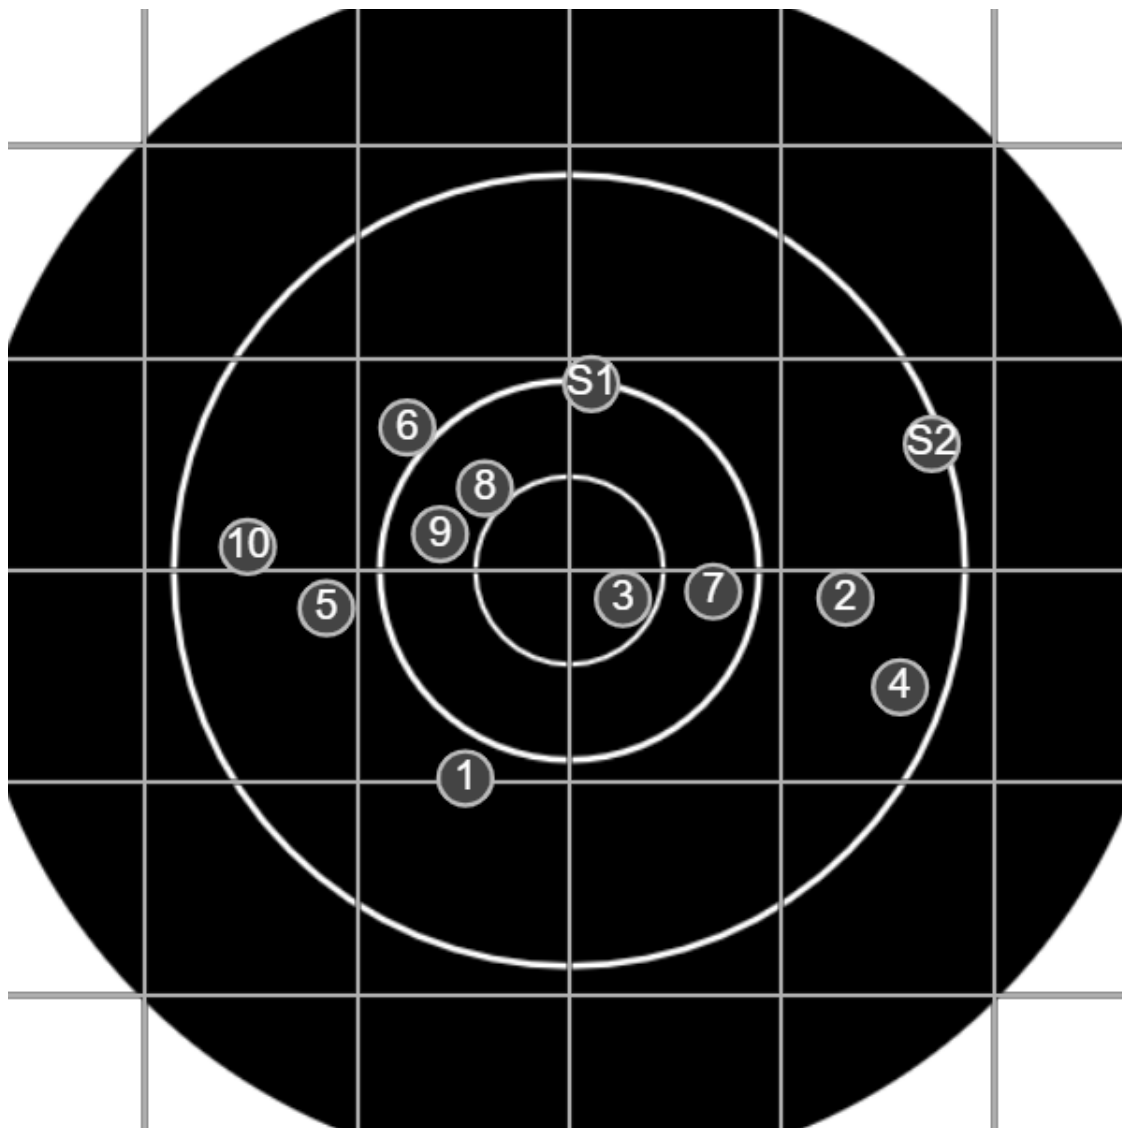

#	fps	score
10	1873	4
9	1878	4
8	1877	V
7	1883	5
6	1866	4
5	1867	4
4	1879	5
3	1890	4
2	1880	4
1	1869	5
S1	1847	(4)

**SILVER
MOUNTAIN
TARGETS**
Made in Canada

true
Sat Nov 21 2020
13:27:55

BRC Club Shoot
W Cutler Cup
600yards

BRC T6 [-62] OK
AU-600y

Group: 502 mm
(491w x 264h)

(Iron)Dennis Lavelle
[m04]

44.1

FINAL
v: 1897, sd: 18.5

#	fps	score
10	1895	4
9	1946	5
8	1884	5
7	1894	5
6	1907	4
5	1890	4
4	1900	4
3	1893	V
2	1894	4
1	1871	4
S2	1896	(4)
S1	1884	(5)