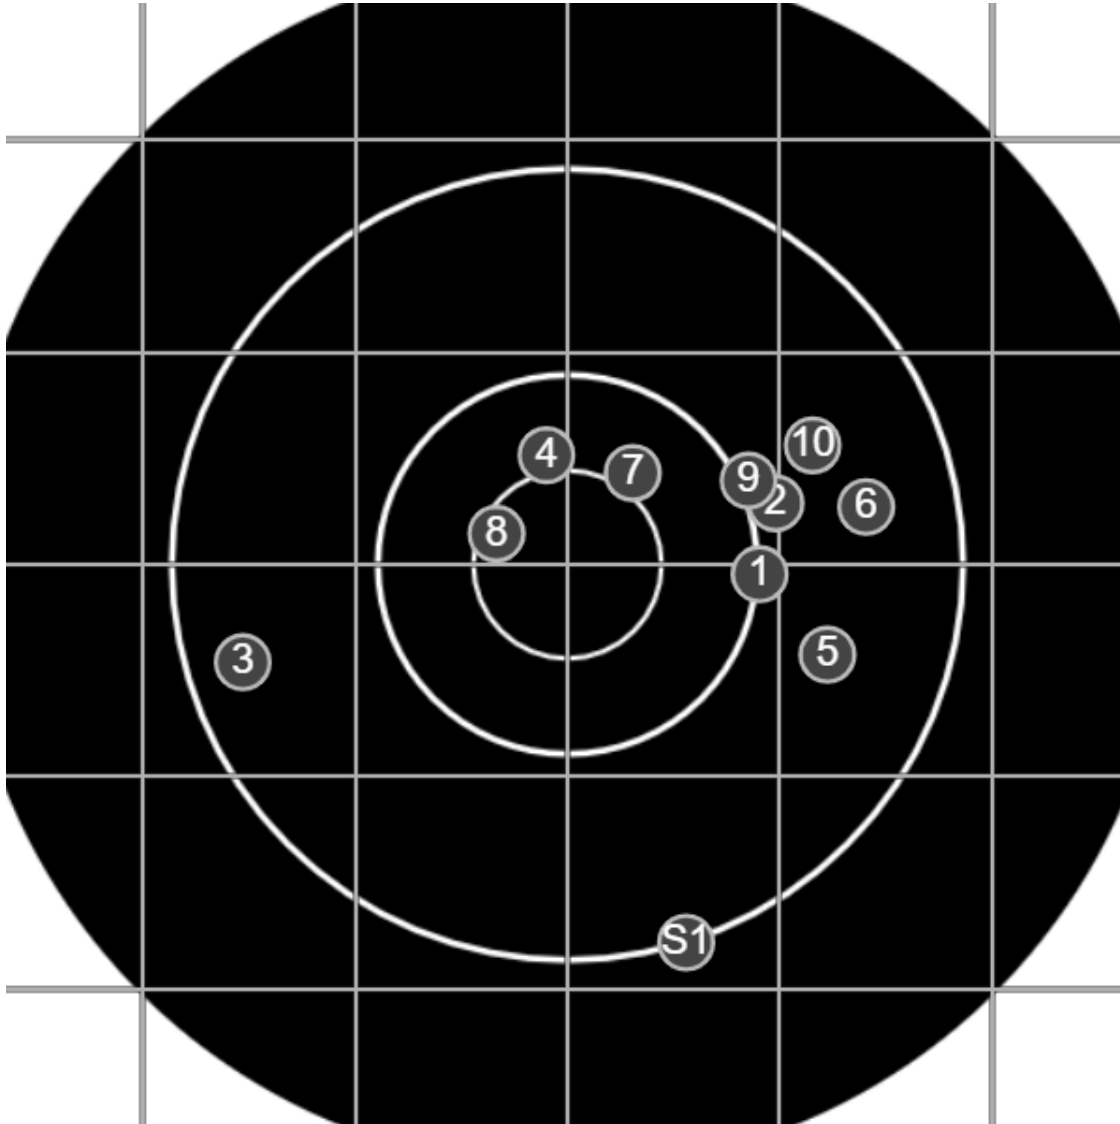

SILVER MOUNTAIN TARGETS
Made in Canada

true
Sat Nov 21 2020
12:43:57

BRC Club Shoot
W Cutler Cup
600yards

BRC T6 [-62] OK
AU-600y

Group: 483 mm
(469w x 163h)

(Iron)Dennis Lavelle
[m04]

44.1

FINAL
v: 1876, sd: 7.1

#	fps	score
10	1873	4
9	1878	4
8	1877	V
7	1883	5
6	1866	4
5	1867	4
4	1879	5
3	1890	4
2	1880	4
1	1869	5
S1	1847	(4)

**SILVER
MOUNTAIN
TARGETS**
Made in Canada

true
Sat Nov 21 2020
13:27:55

BRC Club Shoot
W Cutler Cup
600yards

BRC T6 [-62] OK
AU-600y

Group: 502 mm
(491w x 264h)

(Iron)Dennis Lavelle
[m04]

44.1

FINAL
v: 1897, sd: 18.5

#	fps	score
10	1895	4
9	1946	5
8	1884	5
7	1894	5
6	1907	4
5	1890	4
4	1900	4
3	1893	V
2	1894	4
1	1871	4
S2	1896	(4)
S1	1884	(5)