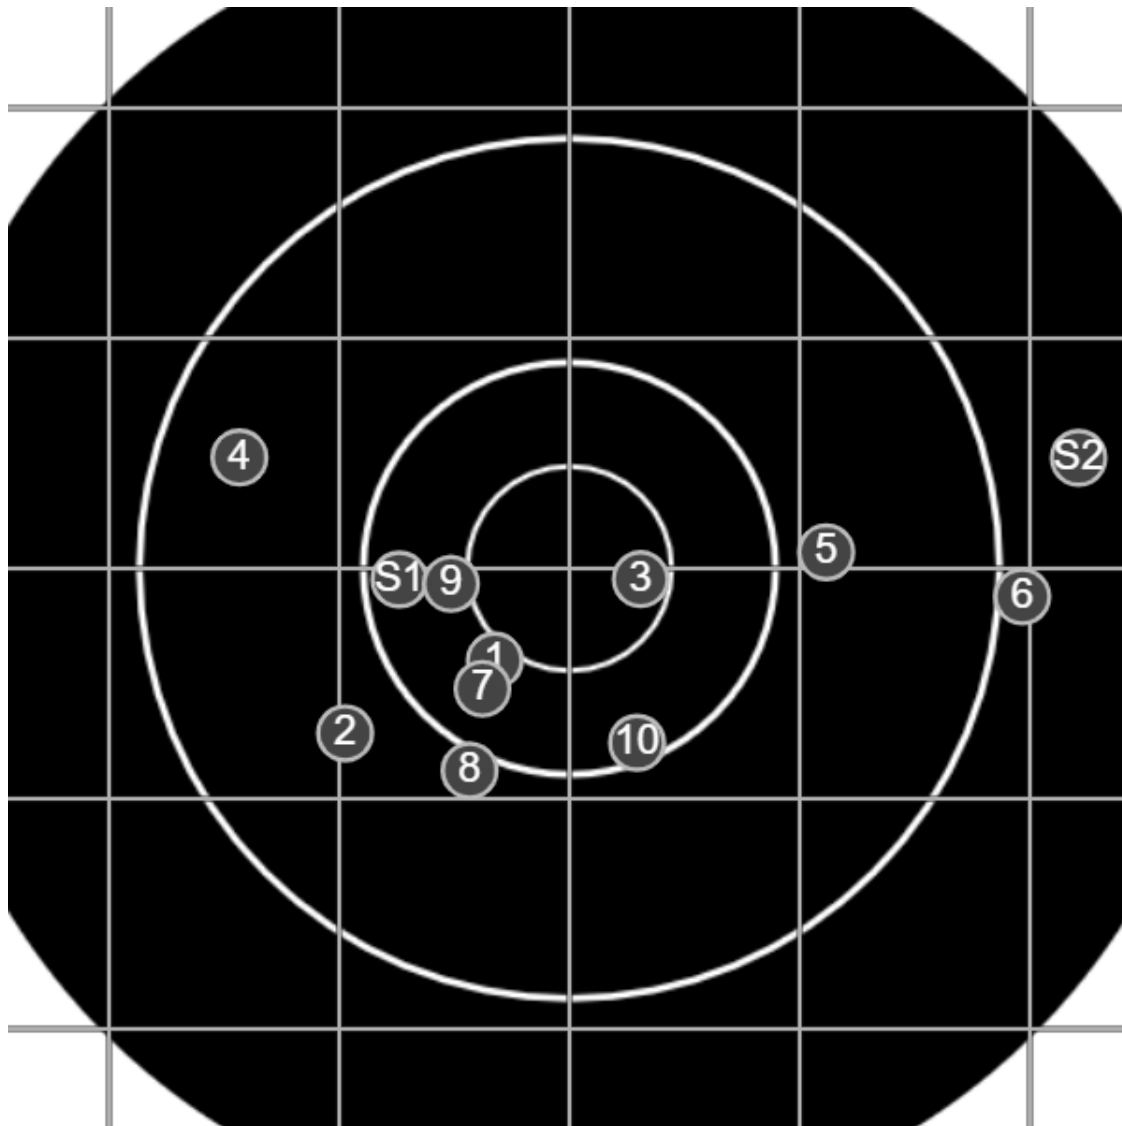

SILVER MOUNTAIN TARGETS
Made in Canada

true
Sat Nov 21 2020
12:27:38

BRC Club Shoot
W Cutler Cup
600yards

BRC T6 [-62] OK
AU-600y

Group: 550 mm
(542w x 217h)

(Iron)Gordon
Shepherd [m02]

44.1

FINAL
v: 1922, sd: 15.3