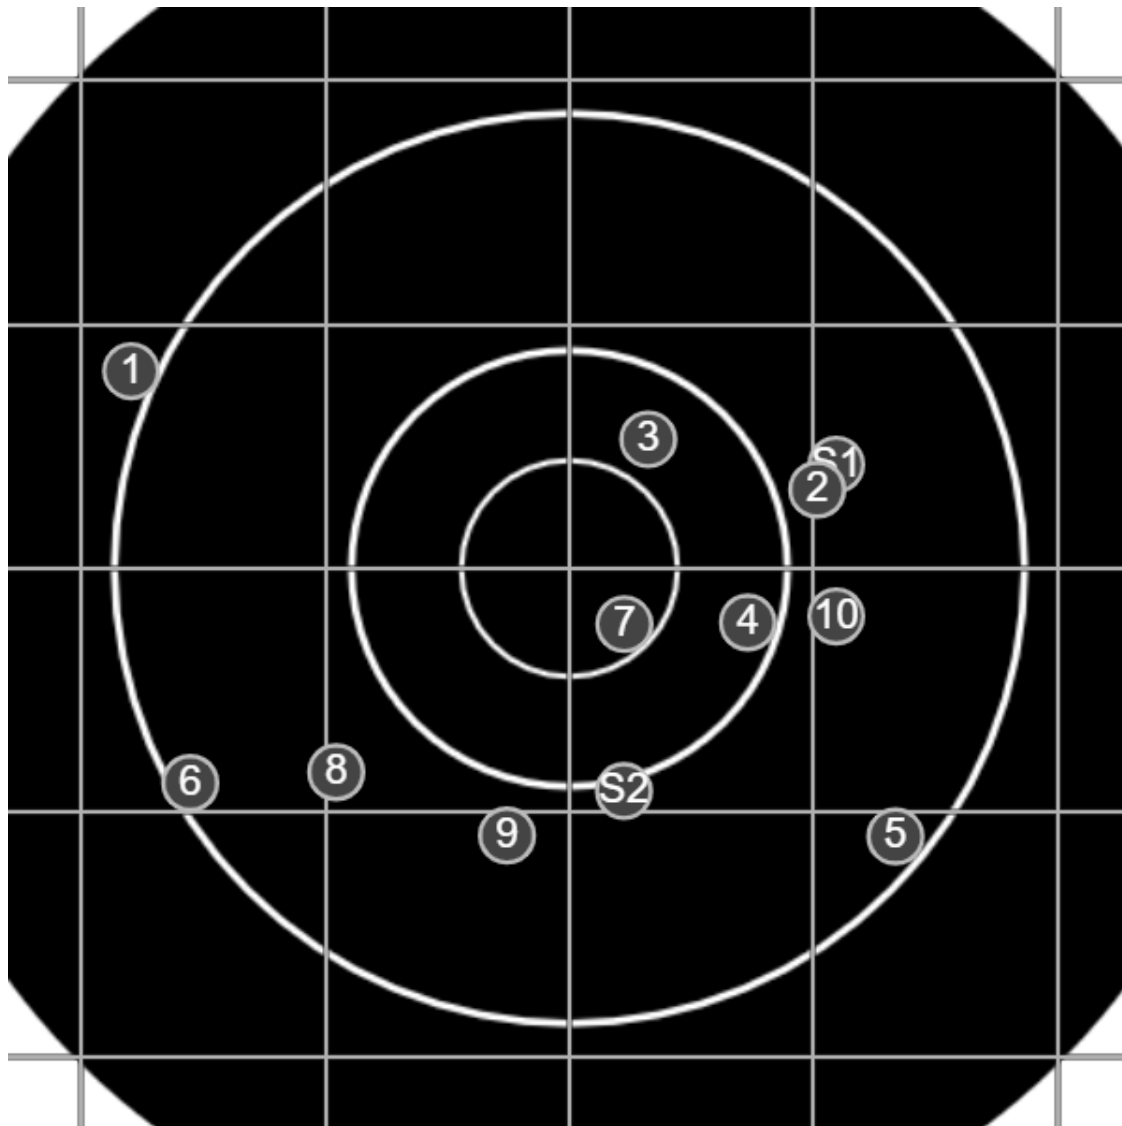

**SILVER
MOUNTAIN
TARGETS**
Made in Canada

true
Sat Nov 21 2020
13:07:55

BRC Club Shoot
W Cutler Cup
600yards

BRC T6 [-62] OK
AU-600y

Group: 585 mm
(500w x 304h)

(Iron)Gordon
Shepherd [m02]

42.1

FINAL
v: 1922, sd: 13.7

#	fps	score
10	1909	4
9	1910	4
8	1938	4
7	1932	V
6	1923	4
5	1899	4
4	1933	5
3	1942	5
2	1909	4
1	1923	3
S2	1930	(4)
S1	1910	(4)