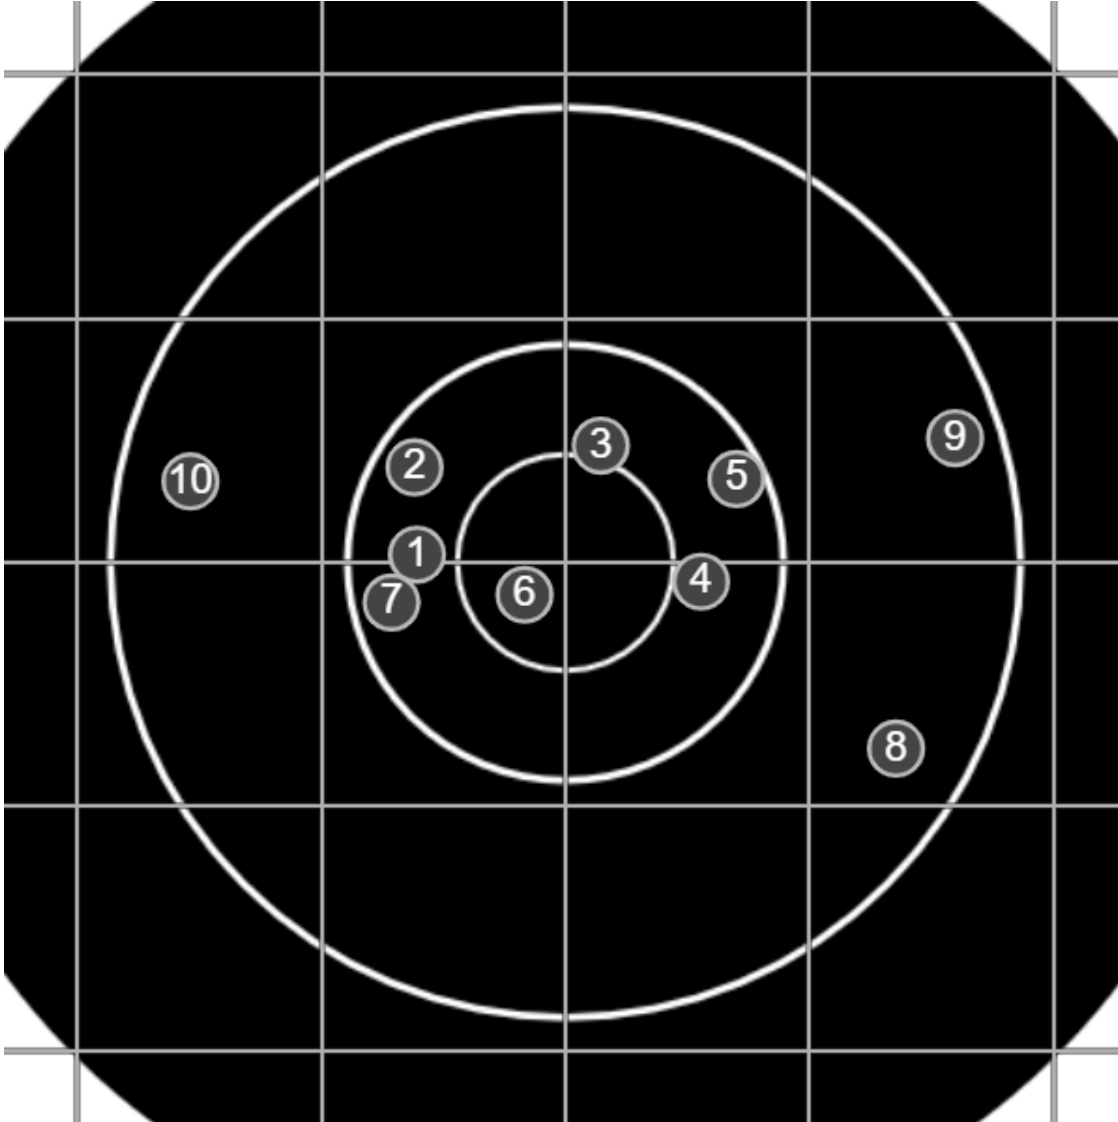

SILVER MOUNTAIN TARGETS
Made in Canada

true
Sat Nov 21 2020
13:46:58

BRC Club Shoot
W Cutler Cup
600yards

BRC T6 [-62] OK
AU-600y

Group: 501 mm
(500w x 203h)

(Iron)Gordon
Shepherd [m02]

47.1

FINAL
v: 1924, sd: 17.9