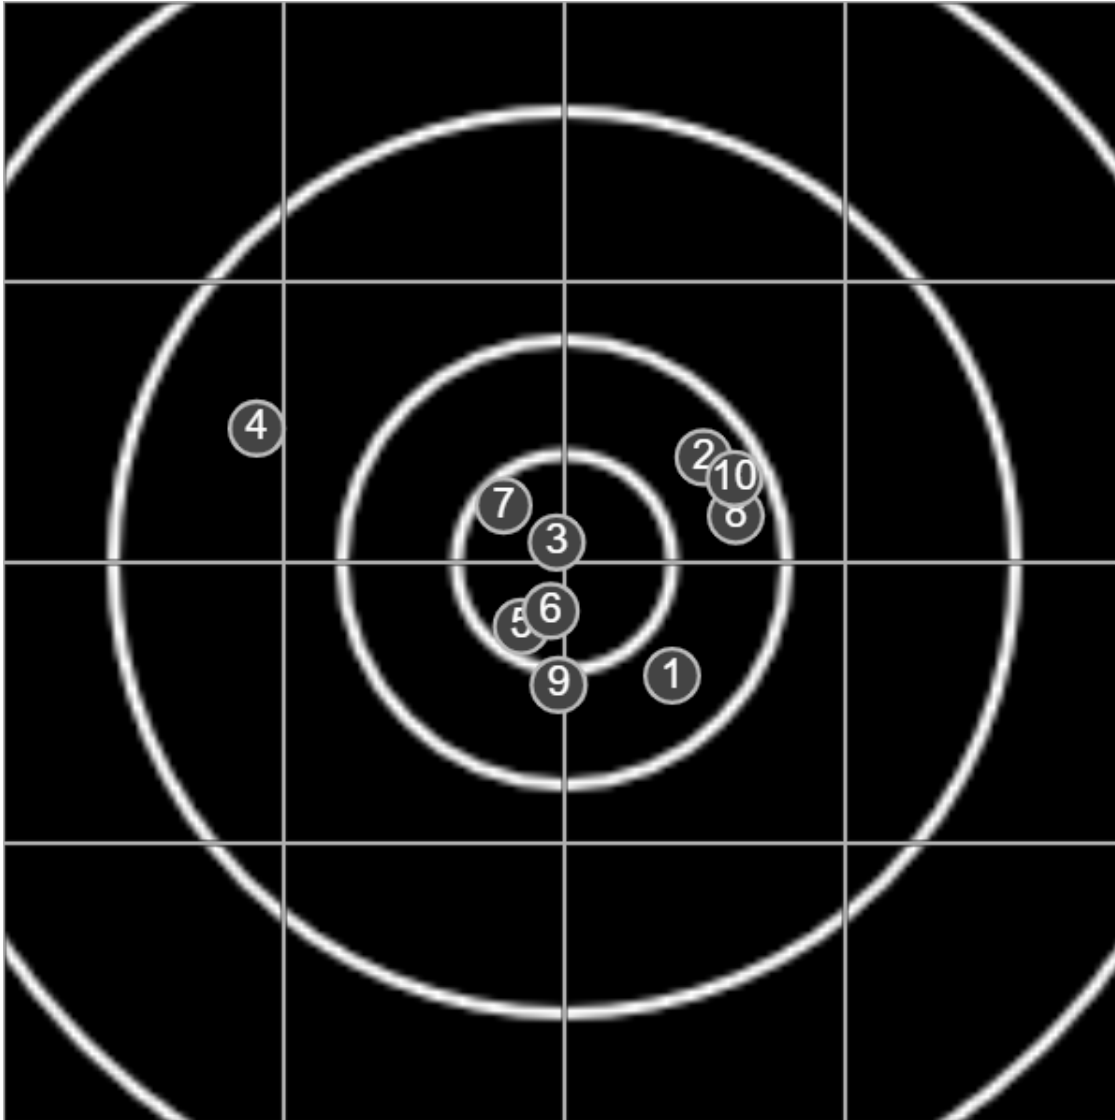

**SILVER MOUNTAIN TARGETS**  
Made in Canada

true  
Sat Oct 31 2020  
13:55:06

**BRC Club Shoot**  
W Cutler Cup  
300yards

**BRC T6 [-66] OK**  
AU-300y

Group: 177 mm  
(165w x 99h)

(Iron)Gordon  
Shepherd [m02]

**48.1**

**FINAL**  
v: 2362, sd: 18.5

#	fps	score
10	2387	5
9	2357	V
8	2370	5
7	2385	4
6	2376	5
5	2367	5
4	2327	5
3	2338	5
2	2353	4
1	2359	5
	2322	4

**SILVER MOUNTAIN TARGETS**  
Made in Canada

true  
Sat Oct 31 2020  
14:38:49

**BRC Club Shoot**  
W Cutler Cup  
300yards

**BRC T6 [-66] OK**  
AU-300y

Group: 138 mm  
(136w x 73h)

(Iron)Gordon  
Shepherd [m02]

**49.5**

**FINAL**  
v: 2365, sd: 20.7

#	fps	score
10	2379	5
9	2349	V
8	2366	5
7	2344	V
6	2345	V
5	2344	V
4	2379	4
3	2349	V
2	2402	5
1	2393	5