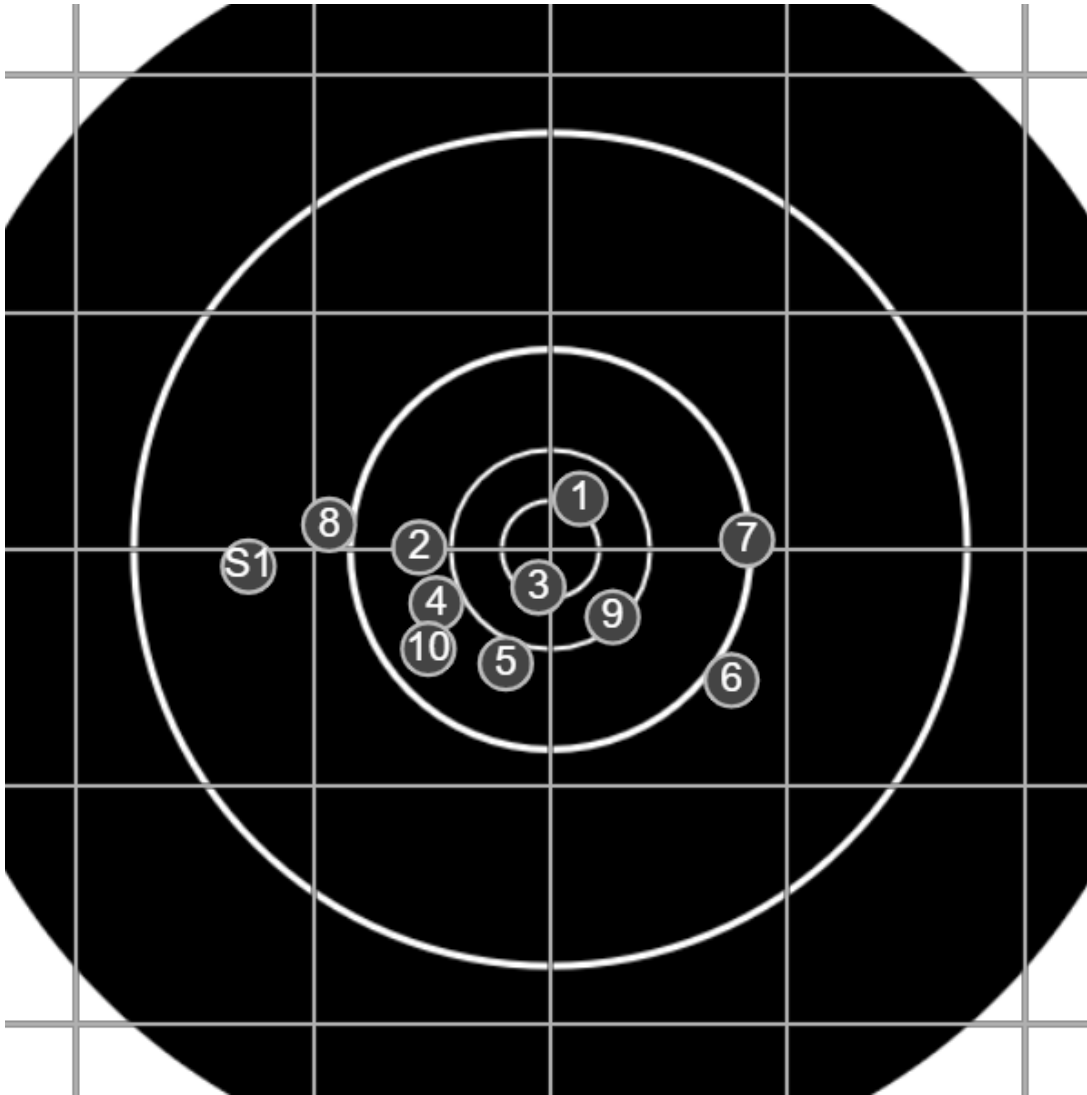

**SILVER
MOUNTAIN
TARGETS**
Made in Canada

true
Sat Sep 05 2020
14:12:56

BRC Club Shoot
J Wilde Memorial Trophy
700yards

BRC T5 [-59]
AU-700y

Group: 338.8 mm
(328.3w x 142.6h)

(F)Jeff Eppleston
[m07]

51.1

FINAL
v: 1697, sd: 11.9

#	fps	score
10	1690	5*
9	1686	6*
8	1700	4*
7	1704	5*
6	1684	4*
5	1687	5*
4	1710	5*
3	1710	X*
2	1716	5*
1	1682	6*
S1	1678	(4)*