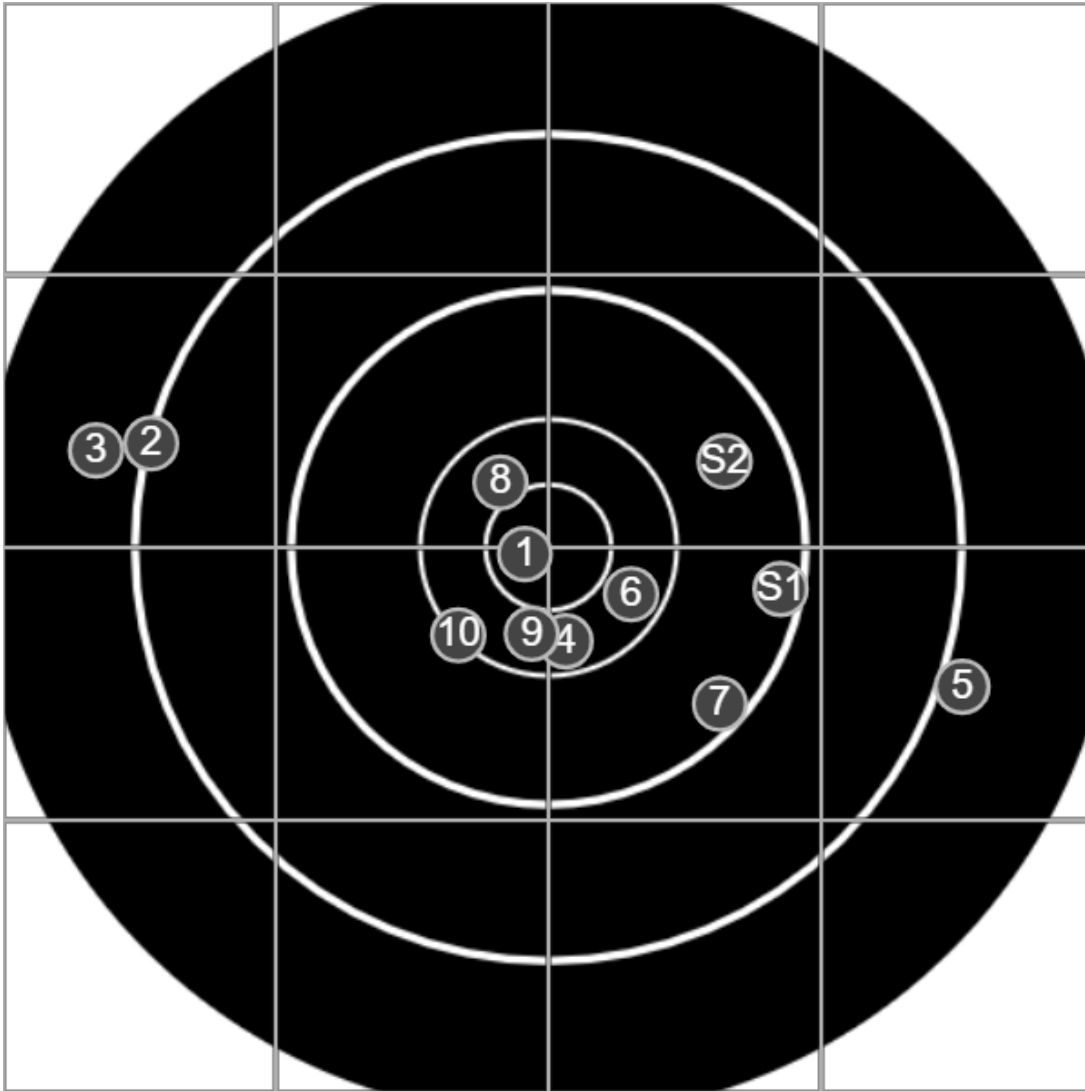

**SILVER
MOUNTAIN
TARGETS**
Made in Canada

true
Sat Sep 12 2020
12:38:04

BRC Club Shoot
J Wilde Trophy & K Redding
800yards

BRC T6 [-63]
AU-LR

Group: 876.1 mm
(845.2w x 254.1h)

(F)Shooter
Auskir Berryman[v1]

51.1
FINAL
v: 1412, sd: 17.0

#	fps	score
10	1409	6
9	1397	6
8	1423	6
7	1395	5
6	1407	6
5	1384	3
4	1430	6
3	1444	3
2	1421	4
1	1411	X
S2	1419	(5)
S1	1401	(5)