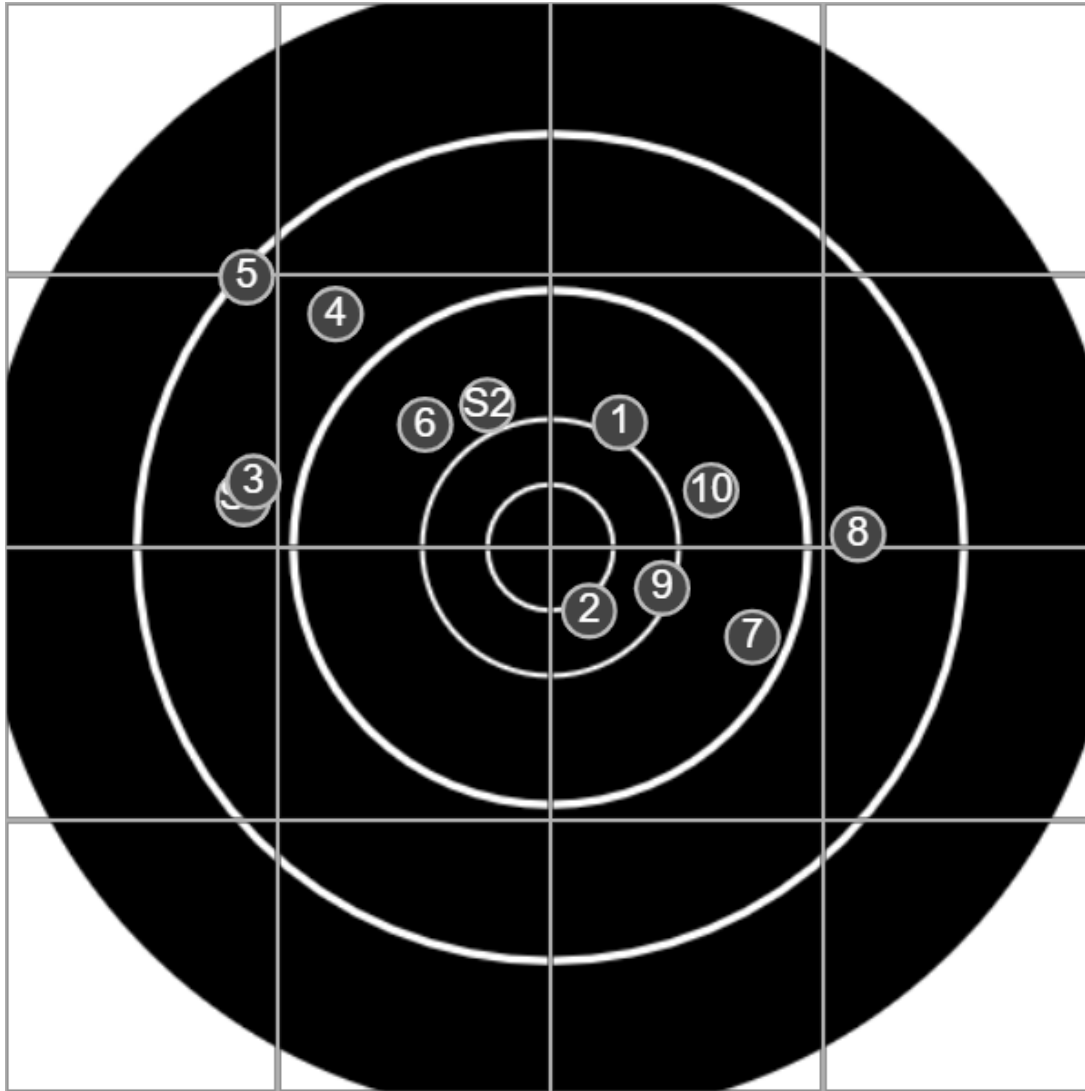

BRC Club Shoot
J Wilde Trophy & K Redding
800yards

**BRC T6 [-63]
AU-LR**

Group: 647.0 mm
(596.3w x 351.1h)

(F)Shooter
Auskir Berryman[v1]

48.0

FINAL
v: 1433, sd: 11.4

#	fps	score
10	1445	5
9	1413	6
8	1433	4
7	1425	5
6	1427	5
5	1430	4
4	1457	4
3	1439	4
2	1435	6
1	1427	5
S2	1429	(5)
S1	1413	(4)

SILVER MOUNTAIN TARGETS
Made in Canada

true
Sat Sep 12 2020
13:49:05

BRC Club Shoot
J Wilde Trophy & K Redding
800yards

BRC T6 [-63]
AU-LR

Group: 311.6 mm
(288.5w x 275.6h)

(F)Shooter
Auskir Berryman[v1]

54.1