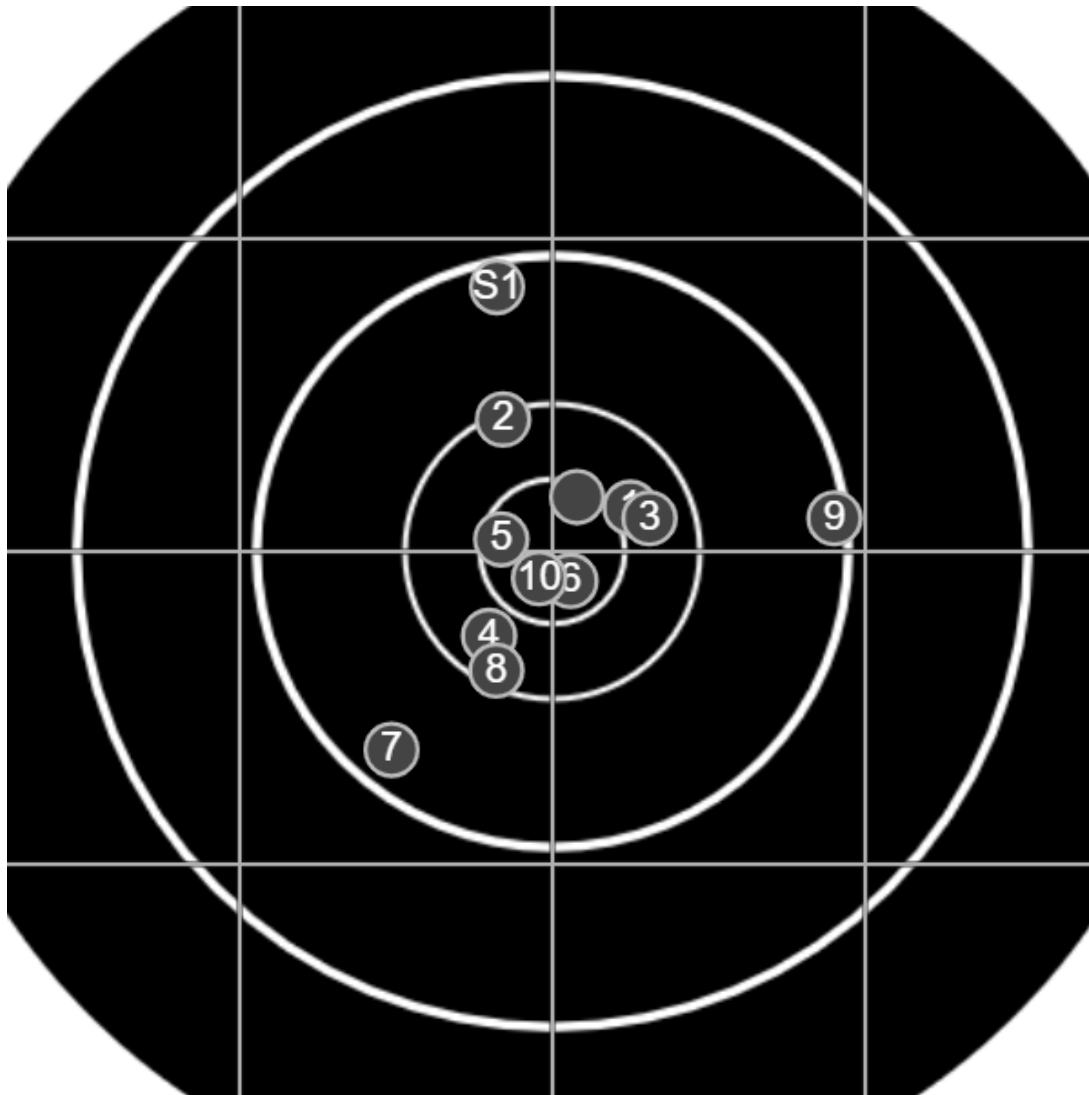

**SILVER
MOUNTAIN
TARGETS**
Made in Canada

true
Sat Sep 12 2020
13:17:02

BRC Club Shoot
J Wilde Trophy & K Redding
800yards

BRC T5 [-61]
AU-LR

Group: 424.0 mm
(375.8w x 280.3h)

(F)Shooter
Jeff Eppleston [m07]

58.3

FINAL
v: 1637, sd: 17.5

#	fps	score
	1628	X
10	1616	X
9	1644	5
8	1628	6
7	1625	5
6	1635	X
5	1657	X
4	1626	6
3	1640	6
2	1623	6
1	1677	6
S1	1662	(5)