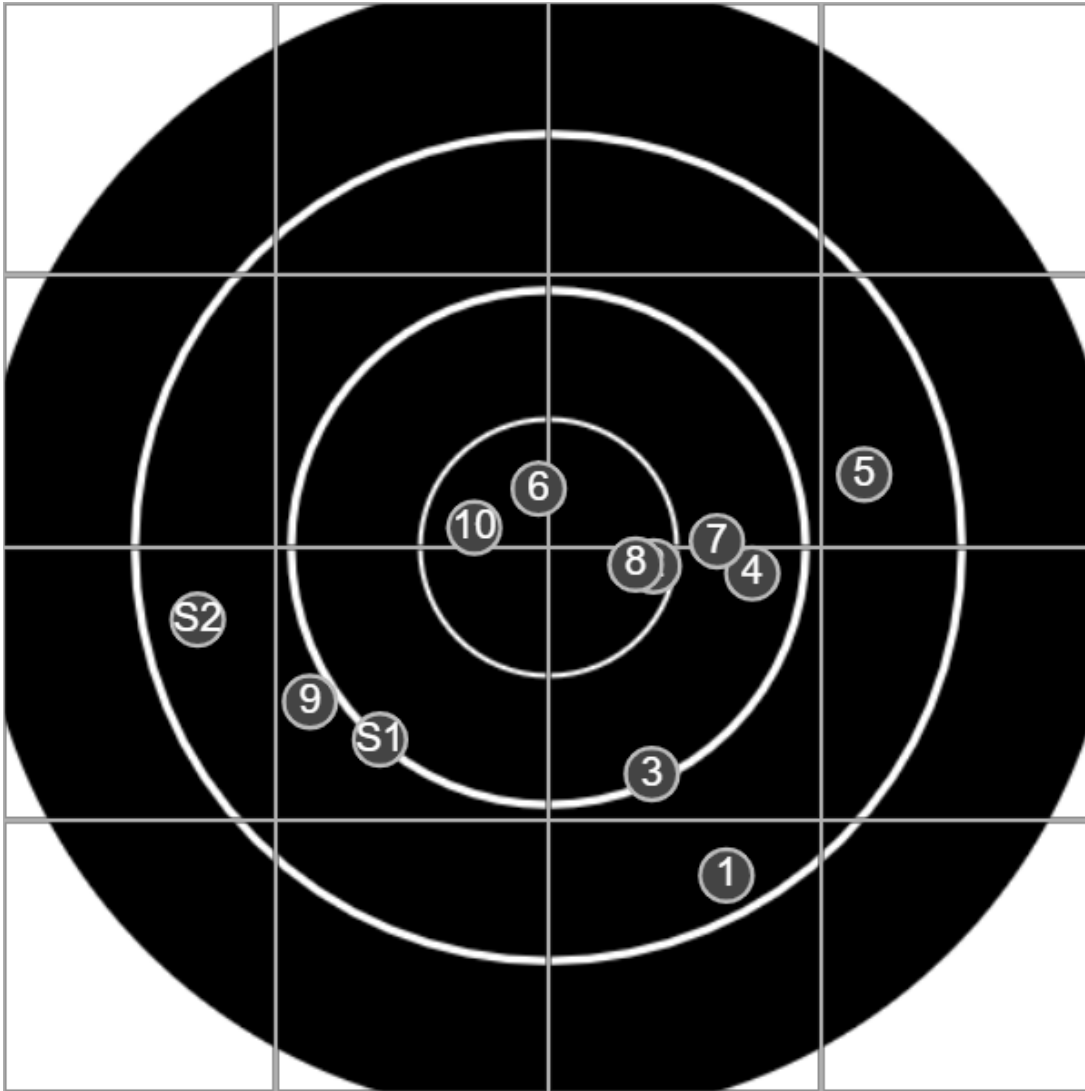

**SILVER
MOUNTAIN
TARGETS**
Made in Canada

true
Sat Sep 12 2020
12:45:49

BRC Club Shoot
J Wilde Trophy & K Redding
800yards

BRC T6 [-63]
AU-LR

Group: 584.6 mm
(540.9w x 391.3h)

(Iron)Shooter
Ron Gibson [m05]

47.4

FINAL
v: 1607, sd: 13.6

#	fps	score
10	1616	V
9	1624	4
8	1596	V
7	1637	5
6	1596	V
5	1596	4
4	1604	5
3	1595	5
2	1602	V
1	1600	4
S2	1597	(4)
S1	1628	(5)

SILVER MOUNTAIN TARGETS
Made in Canada

true
Sat Sep 12 2020
13:21:05