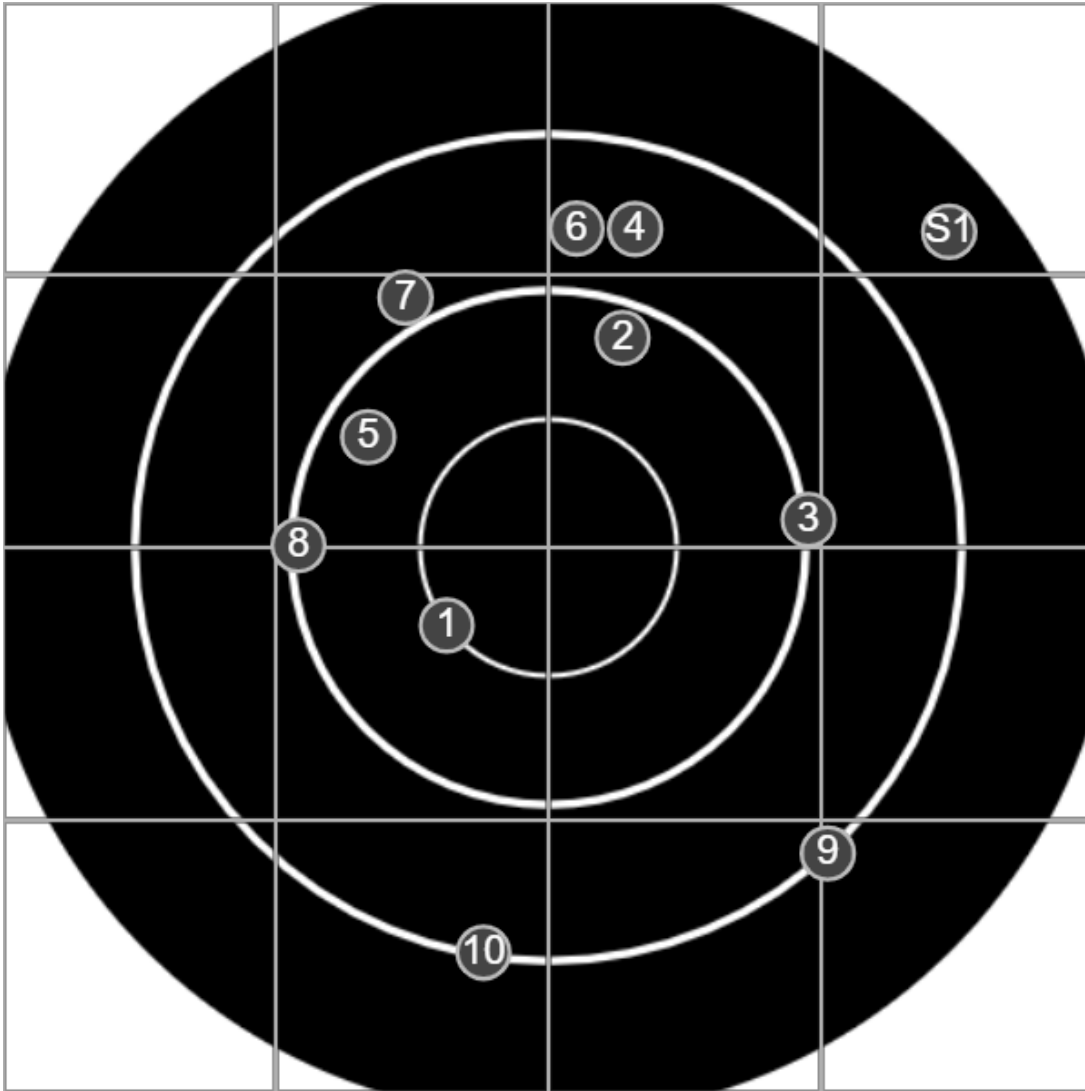

47.4

FINAL
v: 1607, sd: 13.6

#	fps	score
10	1616	V
9	1624	4
8	1596	V
7	1637	5
6	1596	V
5	1596	4
4	1604	5
3	1595	5
2	1602	V
1	1600	4
S2	1597	(4)
S1	1628	(5)

SILVER MOUNTAIN TARGETS
Made in Canada

true
Sat Sep 12 2020
13:21:05

BRC Club Shoot
J Wilde Trophy & K Redding
800yards

BRC T6 [-63]
AU-LR

Group: 721.3 mm
(516.5w x 706.5h)

(Iron)Shooter
Ron Gibson [m05]

45.1
FINAL
v: 1642, sd: 24.1

#	fps	score
10	1630	4
9	1608	4
8	1618	5
7	1663	4
6	1632	4
5	1663	5
4	1666	4
3	1663	5
2	1669	5
1	1607	V
S1	1661	(3)