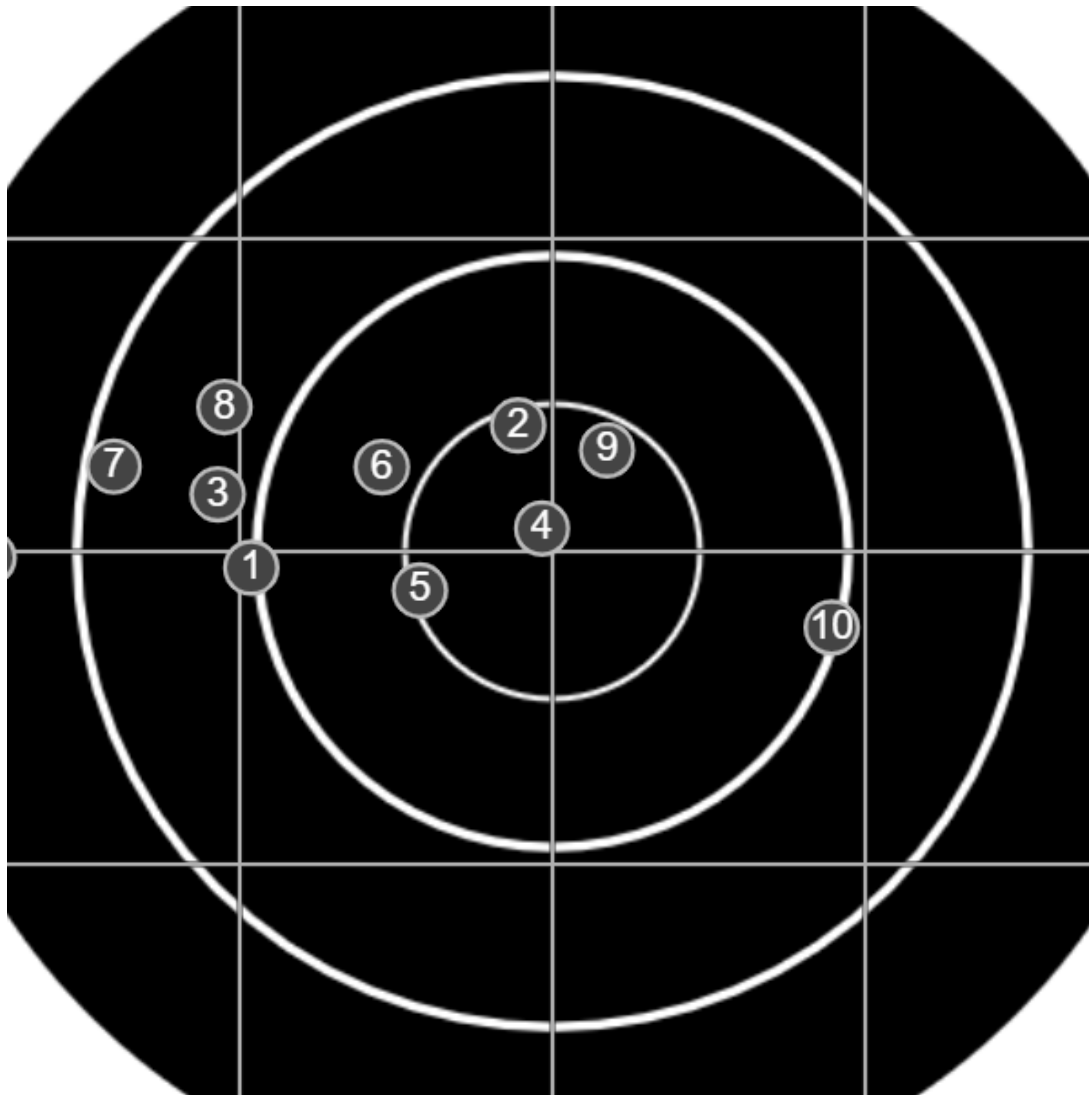

**SILVER
MOUNTAIN
TARGETS**
Made in Canada

true
Sat Sep 12 2020
12:55:02

BRC Club Shoot
J Wilde Trophy & K Redding
800yards

BRC T6 [-63]
AU-LR

Group: 624.3 mm
(609.1w x 187.2h)

(Iron)Shooter
Steve Williams [m03]

47.4

FINAL
v: 1613, sd: 11.0

#	fps	score
10	1612	5
9	1626	V
8	1611	4
7	1607	4
6	1602	5
5	1610	V
4	1592	V
3	1622	4
2	1623	V
1	1629	5
	1555	(3)