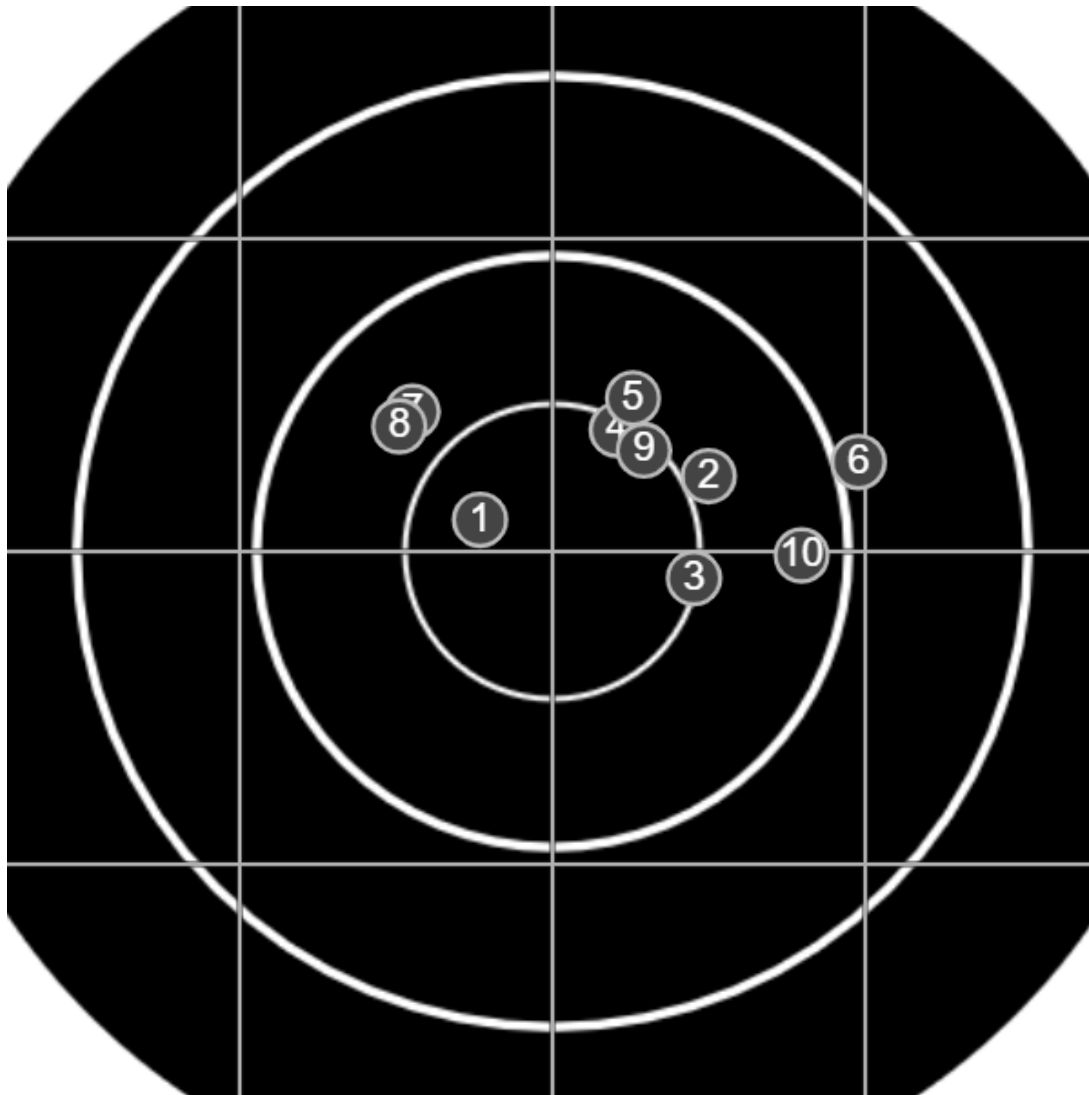

**SILVER
MOUNTAIN
TARGETS**
Made in Canada

true
Sat Sep 12 2020
13:29:06

BRC Club Shoot
J Wilde Trophy & K Redding &
800yards

BRC T6 [-63]
AU-LR

Group: 390.9 mm
(389.7w x 152.6h)

(Iron)Shooter
Steve Williams [m03]

49.4
FINAL
v: 1621, sd: 8.8

#	fps	score
10	1609	5
9	1626	V
8	1613	5
7	1616	5
6	1623	4
5	1615	5
4	1634	V
3	1635	V
2	1623	5
1	1611	V