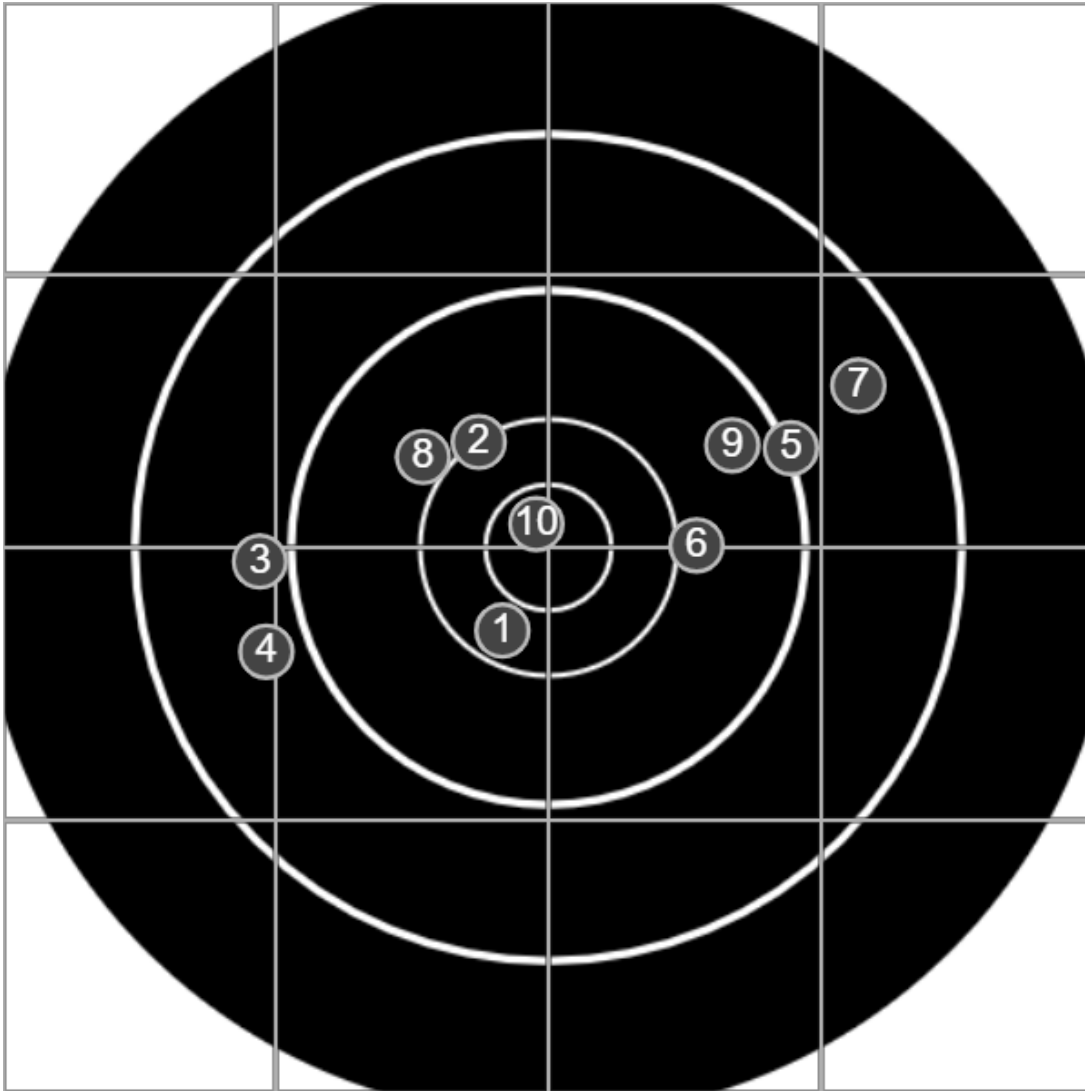

BRC Club Shoot
J Wilde Trophy & K Redding
900yards

BRC T5 [-62]
AU-LR

Group: 633.4 mm
(584.1w x 259.7h)

(F)Shooter
Auskir Berryman[v1]

50.1
FINAL
v: 1326, sd: 9.5

#	fps	score
10	1336	X
9	1321	5
8	1331	5
7	1337	4
6	1335	5
5	1332	5
4	1312	4
3	1323	4
2	1325	6
1	1309	6