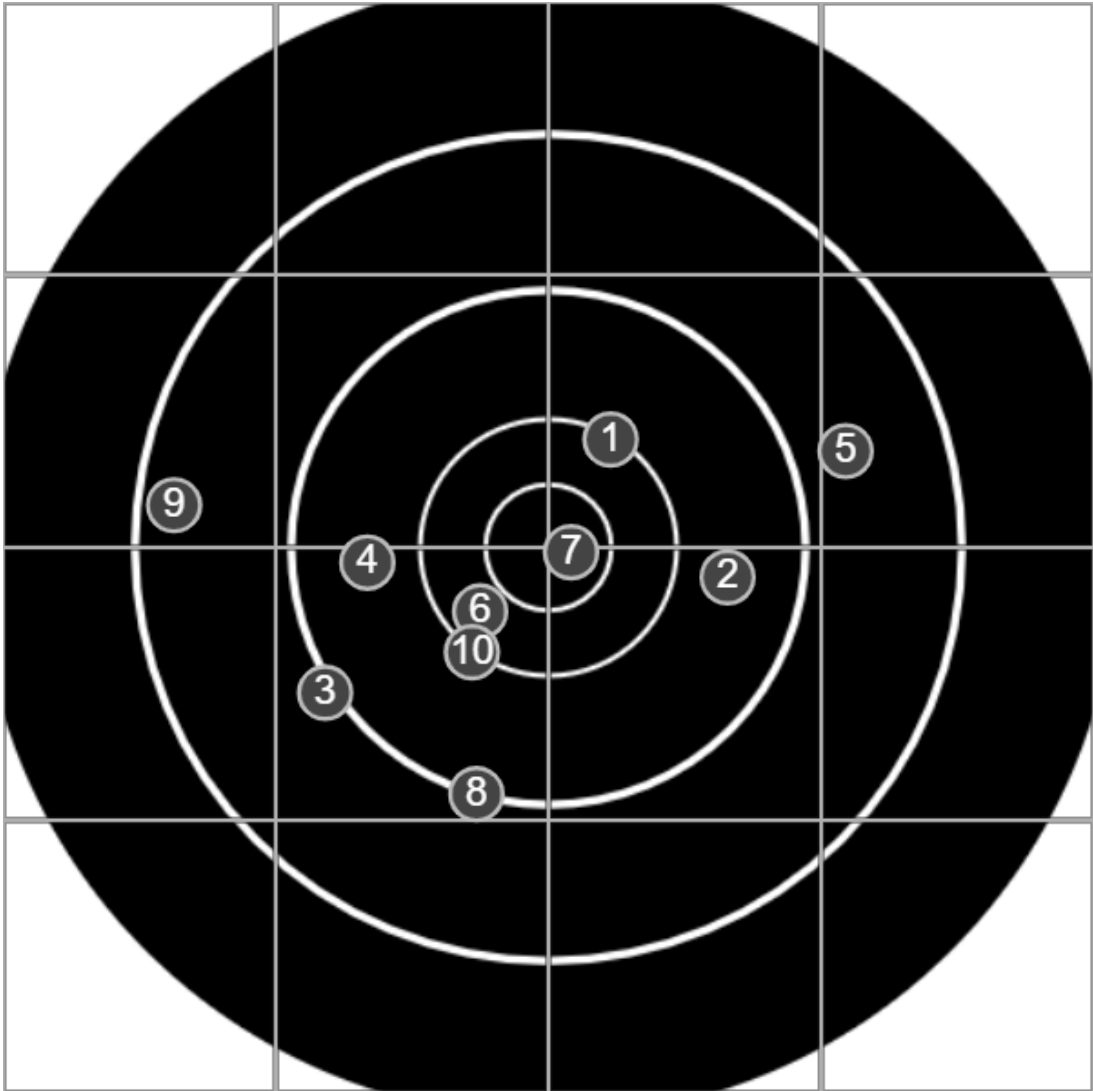

**SILVER
MOUNTAIN
TARGETS**
Made in Canada

true
Sat Sep 19 2020
13:51:01

BRC Club Shoot
J Wilde Trophy & K Redding
900yards

BRC T5 [-62]
AU-LR

Group: 657.5 mm
(655.4w x 346.1h)

(F)Shooter
Auskir Berryman[v1]

51.1
FINAL
v: 1322, sd: 15.0

#	fps	score
10	1306	6
9	1344	4
8	1296	5
7	1325	X
6	1305	6
5	1339	4
4	1317	5
3	1320	4
2	1335	5
1	1329	6