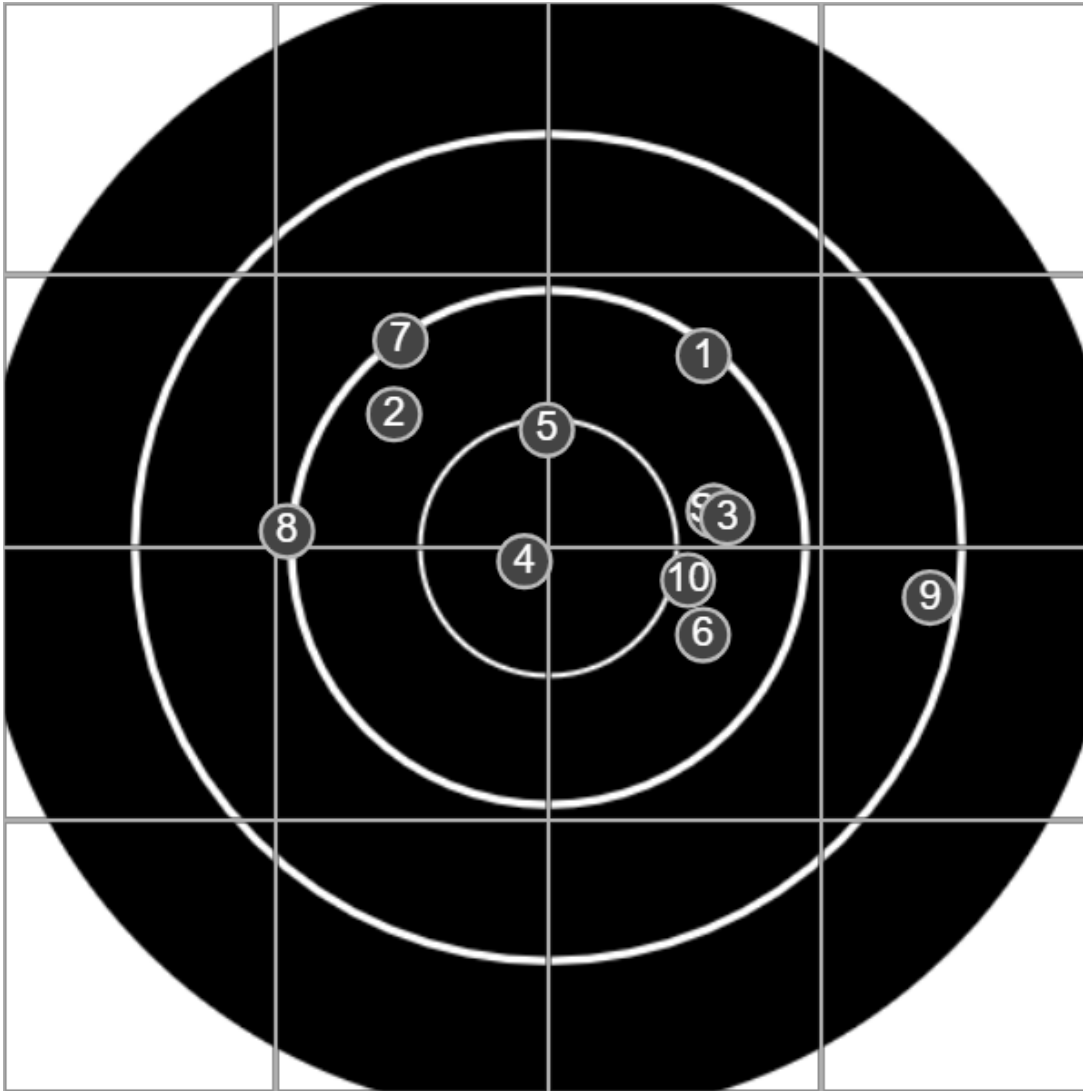

**SILVER
MOUNTAIN
TARGETS**
Made in Canada

true
Sat Sep 19 2020
14:53:29

BRC Club Shoot
J Wilde Trophy & K Redding &
900yards

BRC T6 [-63]
AU-LR

Group: 630.8 mm
(627.5w x 287.1h)

(Iron)Shooter
Gordon Shepherd [m02]

49.2
FINAL
v: 1458, sd: 14.1

#	fps	score
10	1440	5
9	1441	4
8	1472	5
7	1482	5
6	1446	5
5	1466	V
4	1456	V
3	1459	5
2	1473	5
1	1445	5
S2	1433	(2)
S1	1439	(5)