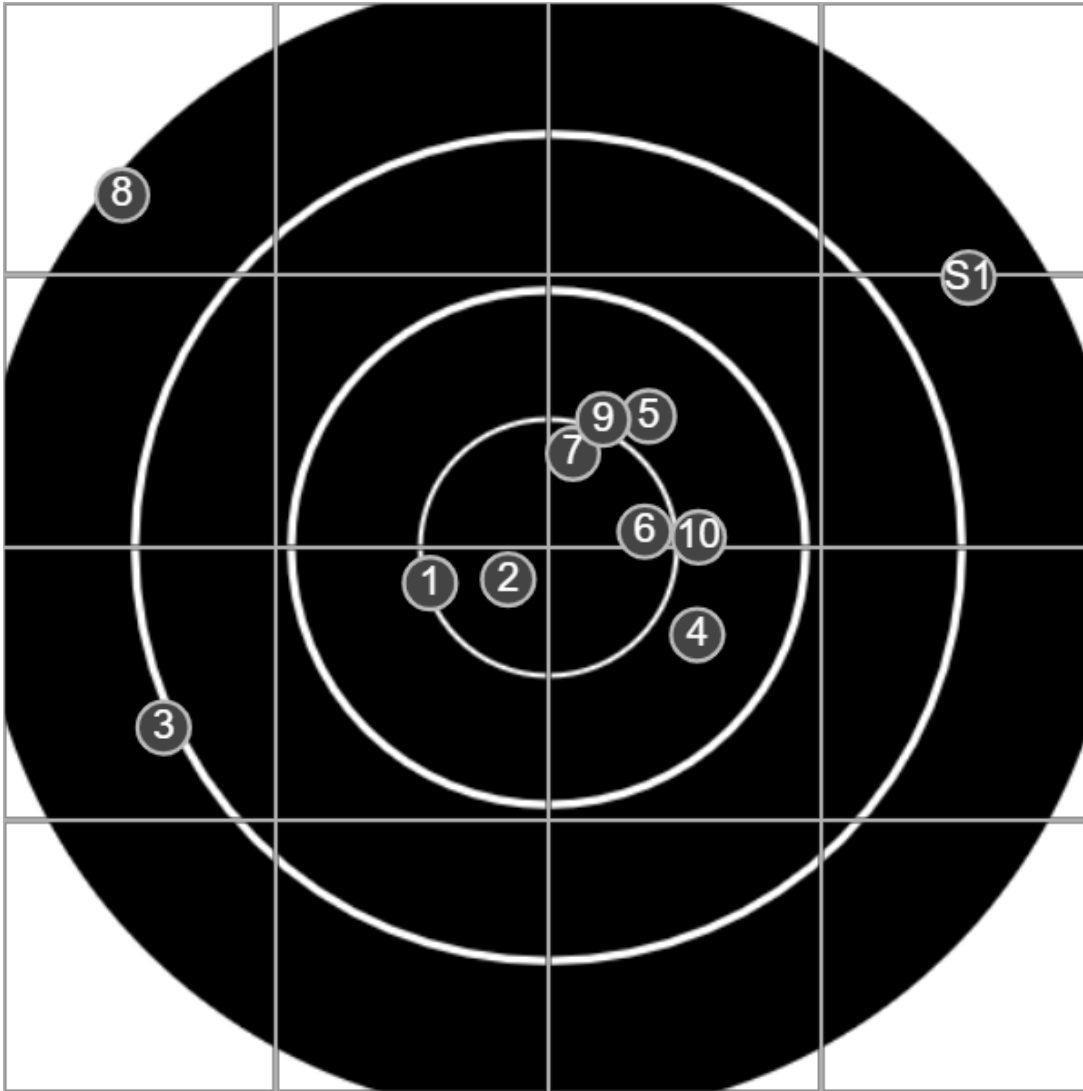

**SILVER
MOUNTAIN
TARGETS**
Made in Canada

true
Sat Sep 19 2020
14:15:15

BRC Club Shoot
J Wilde Trophy & K Redding
900yards

BRC T6 [-63]
AU-LR

Group: 706.4 mm
(562.6w x 519.6h)

(Iron)Shooter
Gordon Shepherd [m02]

46.4
FINAL
v: 1462, sd: 11.1

#	fps	score
10	1483	5
9	1465	5
8	1478	3
7	1456	V
6	1456	V
5	1469	5
4	1460	5
3	1448	3
2	1449	V
1	1457	V
S1	1457	(3)