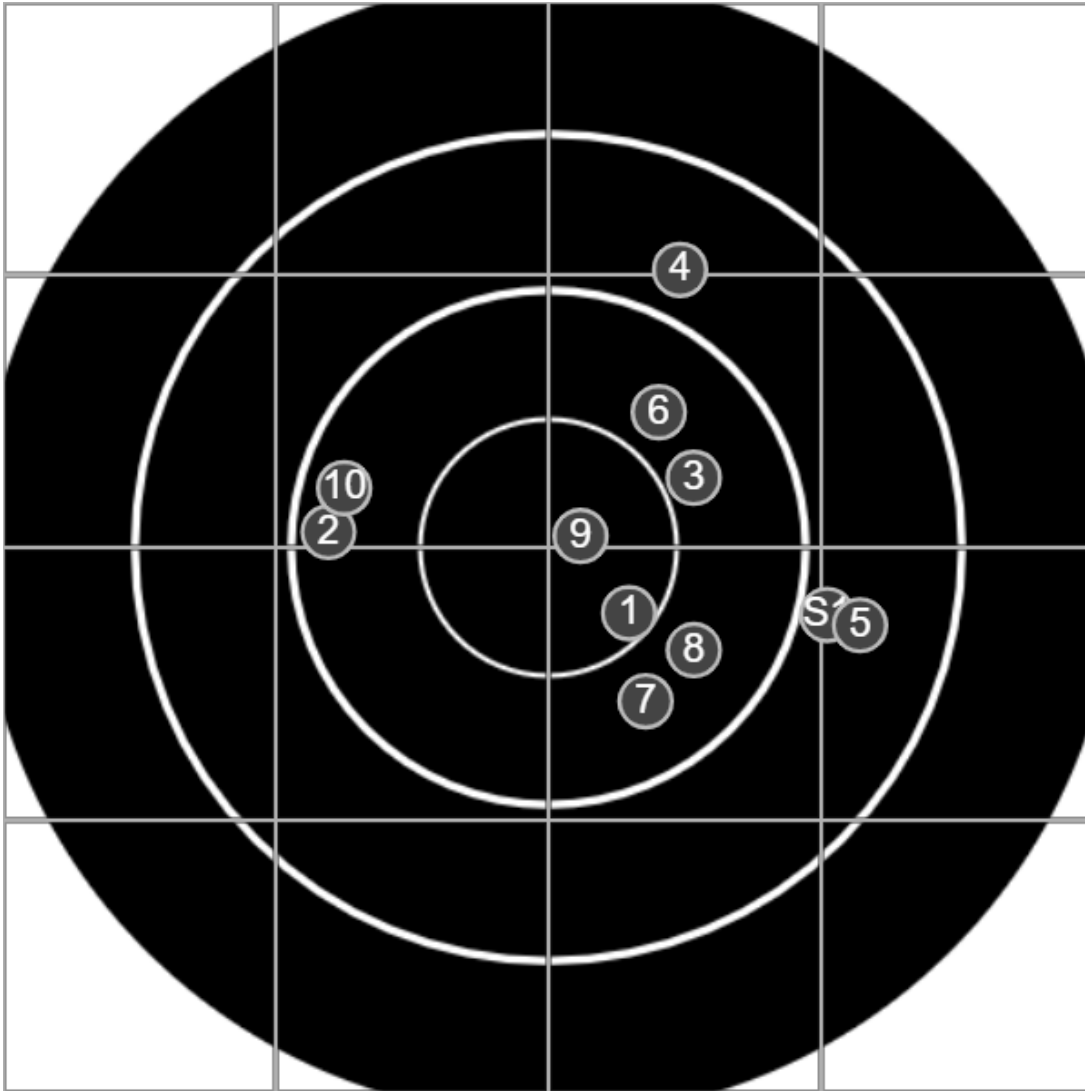

**SILVER
MOUNTAIN
TARGETS**
Made in Canada

true
Sat Sep 19 2020
13:17:14

BRC Club Shoot
J Wilde Trophy & K Redding
900yards

BRC T6 [-63]
AU-LR

Group: 526.6 mm
(518.7w x 420.9h)

(Iron)Shooter
Graeme Bright [m01]

48.2

FINAL
v: 1521, sd: 9.7

#	fps	score
10	1528	5
9	1506	V
8	1509	5
7	1511	5
6	1534	5
5	1521	4
4	1531	4
3	1519	5
2	1517	5
1	1531	V
S1	1508	(4)