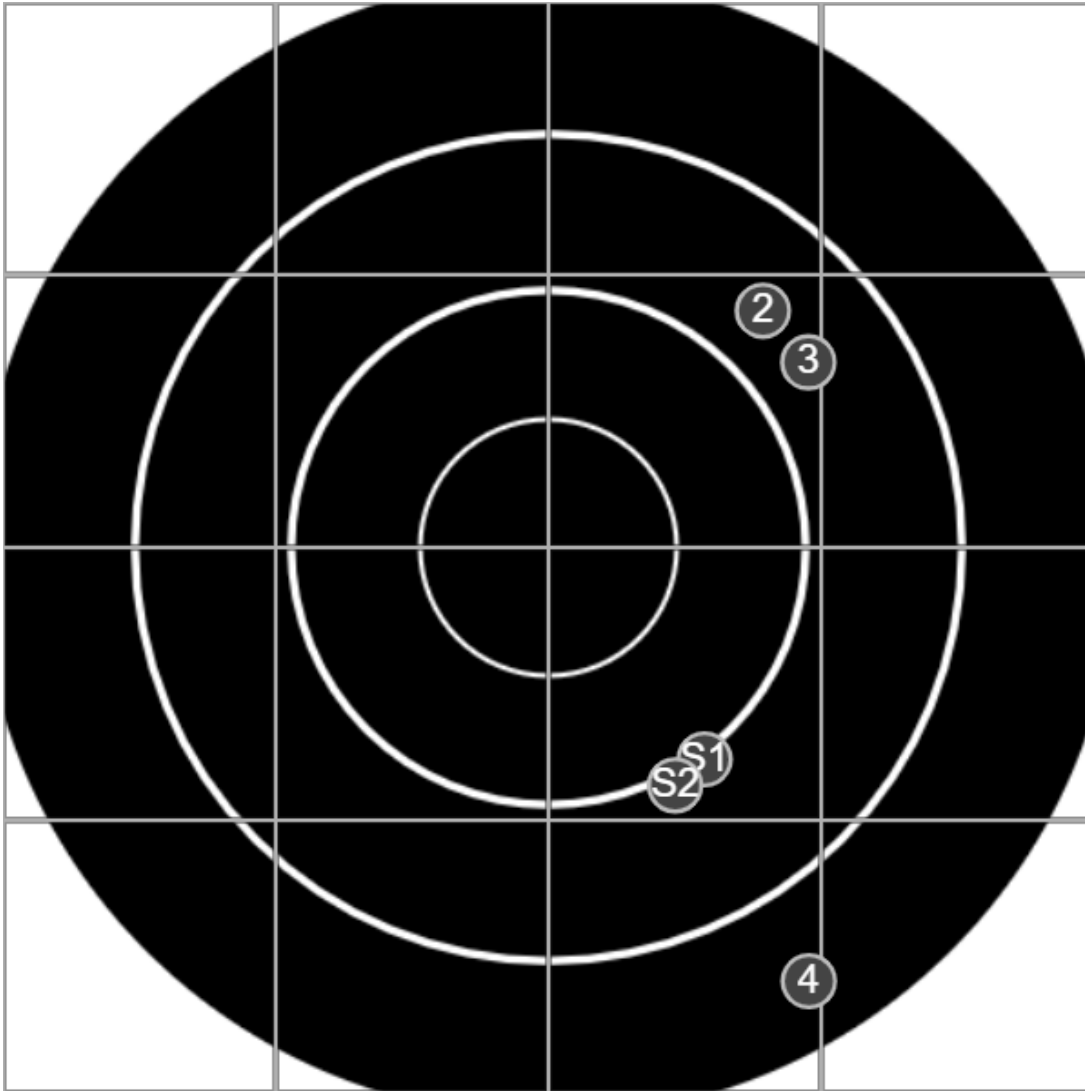

SILVER MOUNTAIN TARGETS
Made in Canada

true
Sat Sep 19 2020
13:52:53

BRC Club Shoot
J Wilde Trophy & K Redding
900yards

BRC T6 [-63]
AU-LR

Group: 685.9 mm
(501.7w x 664.0h)

(Iron)Shooter
Ron Gibson [m05]

44.1

FINAL
v: 1551, sd: 17.2

#	fps	score
10	1551	5
9	1543	4
8	1583	5
7	1550	5
6	1575	V
5	1543	4
4	1549	5
3	1542	5
2	1551	3
1	1517	3
S2	1516	(2)
S1	1530	(2)

**SILVER
MOUNTAIN
TARGETS**
Made in Canada

Sat Sep 19 2020
14:31:28

BRC Club Shoot
J Wilde Trophy & K Redding
900yards

BRC T6 [-63]
AU-LR

Group: 655.7 mm
(373.2w x 654.1h)

(Iron)Shooter
Ron Gibson [m05]
13.0
4 / 10 shots
v: 1548, sd: 14.7

#	fps	score
4	1537	3
3	1571	4
2	1551	4
1	1533	2
S2	1554	(4)
S1	1547	(5)