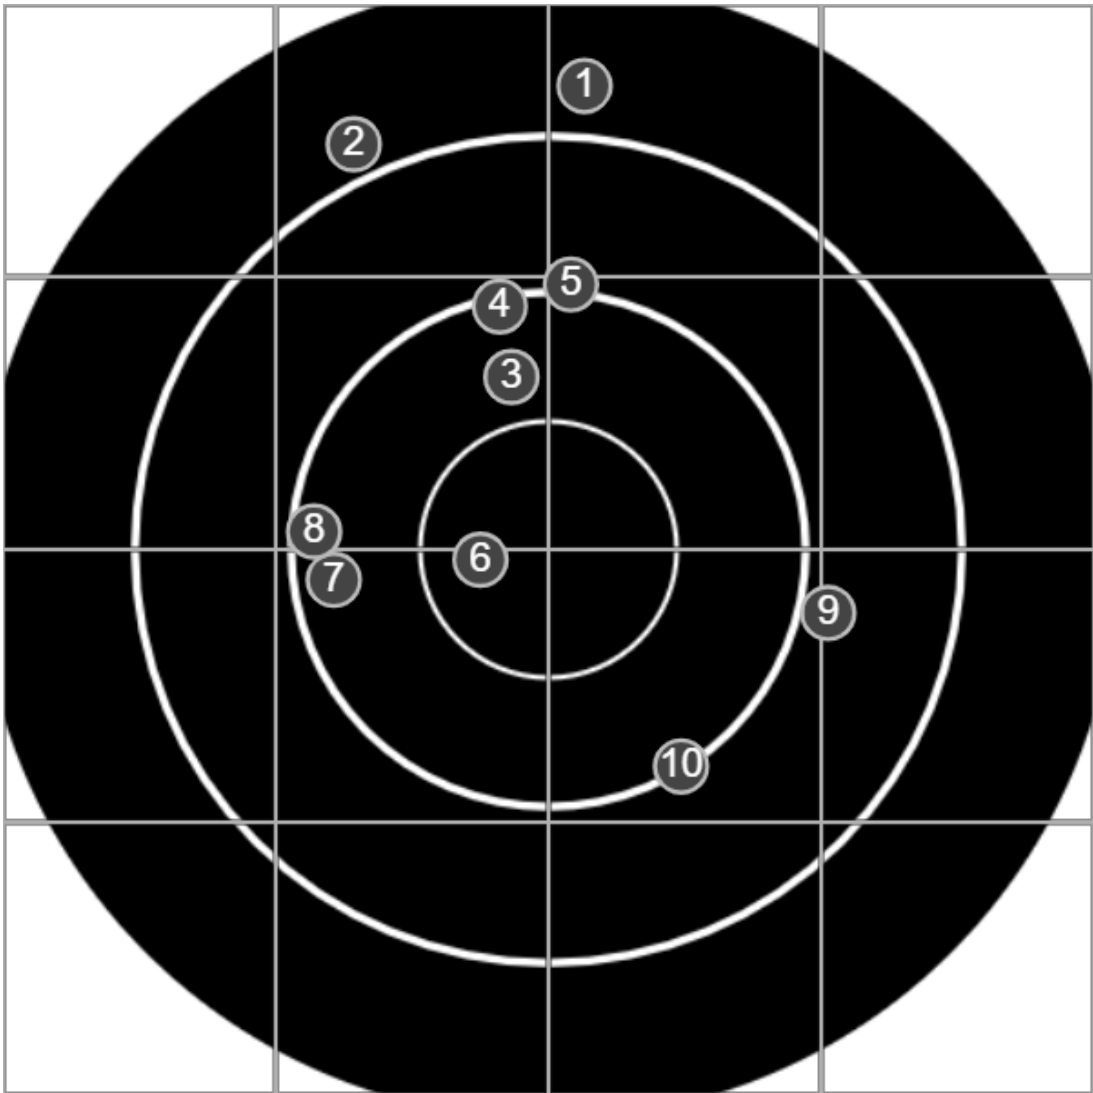

SILVER MOUNTAIN TARGETS
Made in Canada

true
Sat Sep 19 2020
13:52:53

BRC Club Shoot
J Wilde Trophy & K Redding
900yards

BRC T6 [-63]
AU-LR

Group: 685.9 mm
(501.7w x 664.0h)

(Iron)Shooter
Ron Gibson [m05]

44.1

FINAL
v: 1551, sd: 17.2

#	fps	score
10	1551	5
9	1543	4
8	1583	5
7	1550	5
6	1575	V
5	1543	4
4	1549	5
3	1542	5
2	1551	3
1	1517	3
S2	1516	(2)
S1	1530	(2)

**SILVER
MOUNTAIN
TARGETS**
Made in Canada

Sat Sep 19 2020
14:31:28