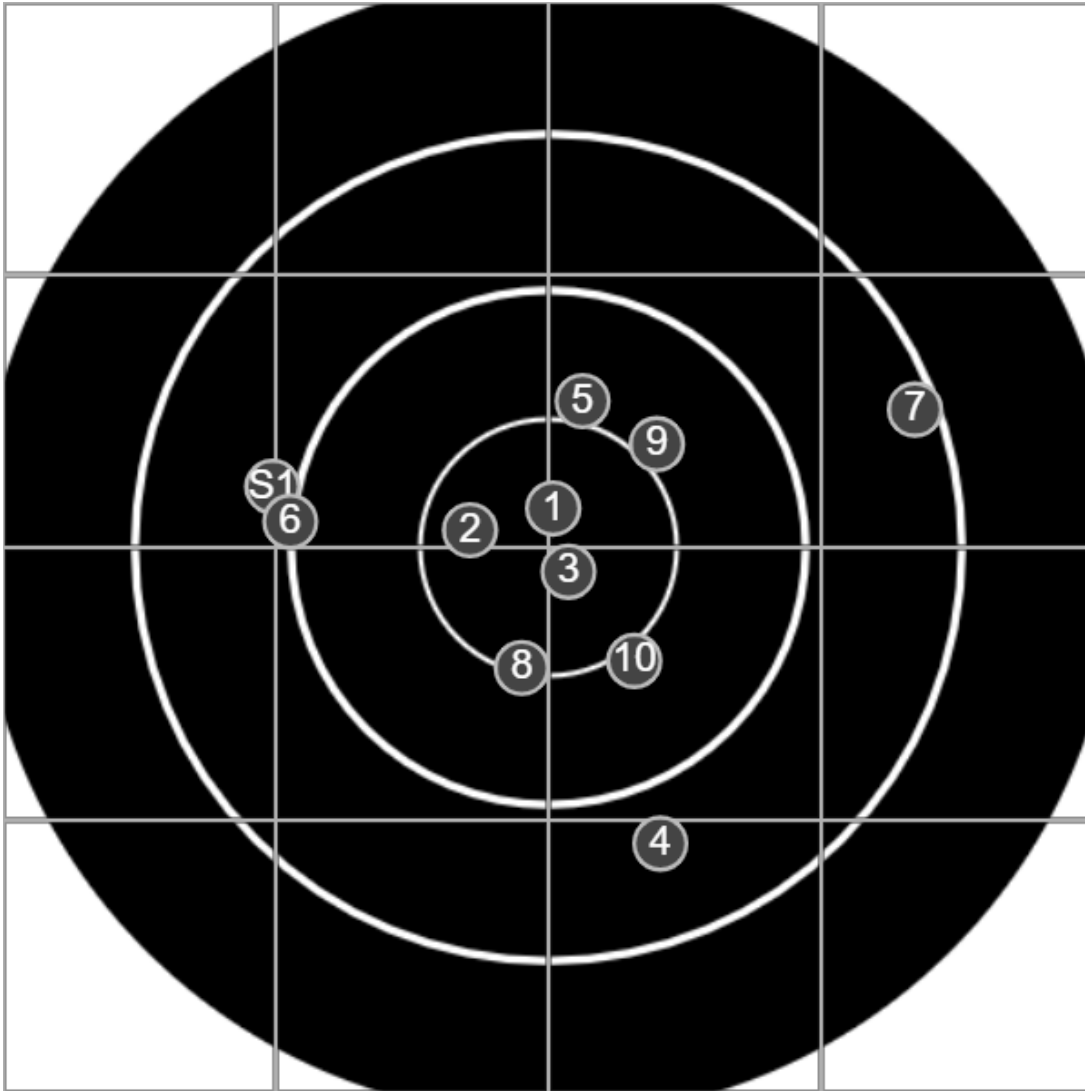

**SILVER
MOUNTAIN
TARGETS**
Made in Canada

true
Sat Sep 19 2020
14:25:00

BRC Club Shoot
J Wilde Trophy & K Redding
900yards

BRC T6 [-63]
AU-LR

Group: 619.4 mm
(609.6w x 431.8h)

(Iron)Shooter
Steve Williams [m03]

48.4
FINAL
v: 1501, sd: 11.5

#	fps	score
10	1483	5
9	1504	5
8	1502	V
7	1516	4
6	1520	5
5	1494	5
4	1489	4
3	1510	V
2	1501	V
1	1490	V
S1	1507	(4)