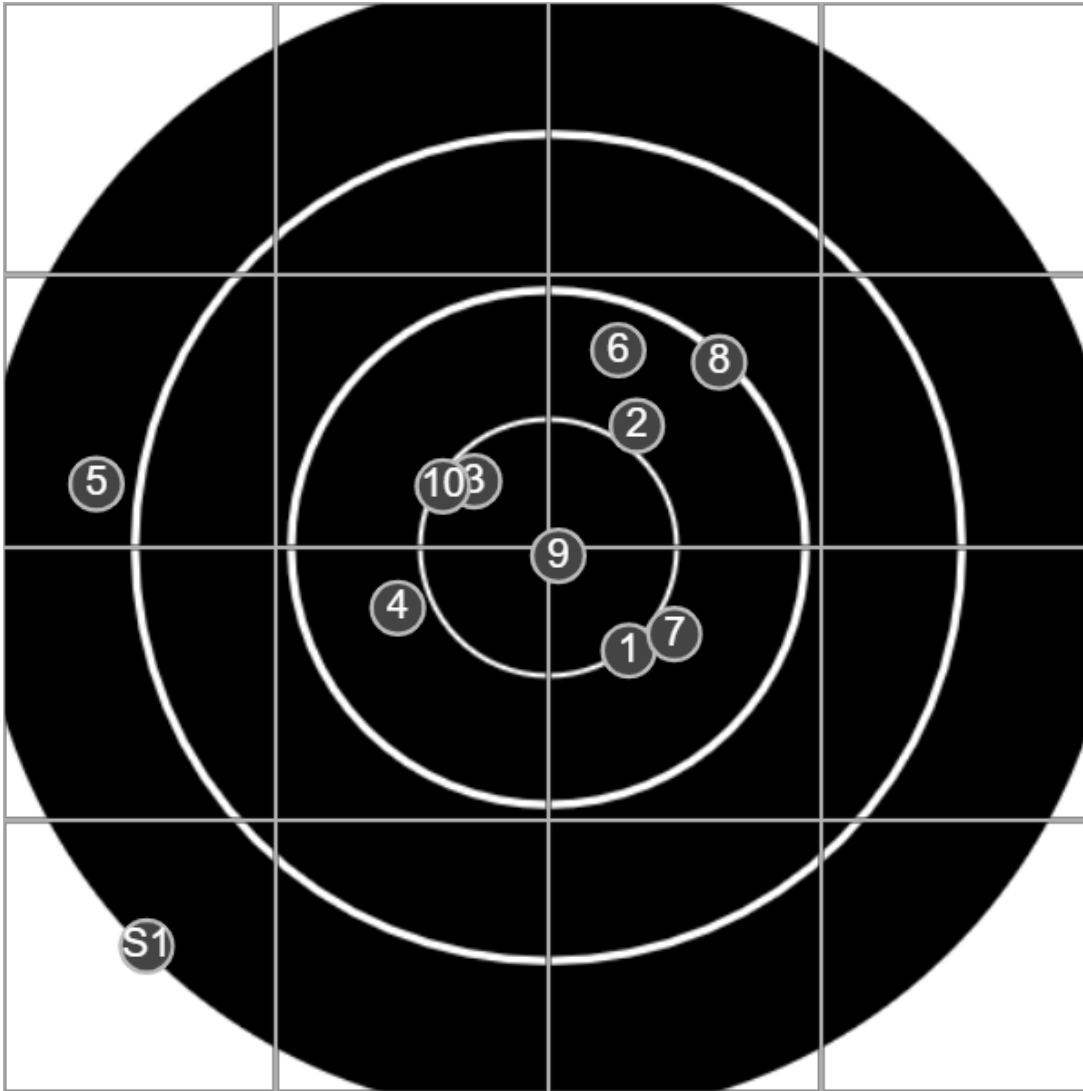

**SILVER
MOUNTAIN
TARGETS**
Made in Canada

true
Sat Sep 19 2020
13:44:06

BRC Club Shoot
J Wilde Trophy & K Redding &
900yards

BRC T6 [-63]
AU-LR

Group: 619.3 mm
(607.8w x 293.2h)

(Iron)Shooter
Steve Williams [m03]

48.4
FINAL
v: 1496, sd: 9.2

#	fps	score
10	1475	V
9	1489	V
8	1510	5
7	1495	5
6	1497	5
5	1505	3
4	1490	5
3	1504	V
2	1496	5
1	1495	V
S1	1476	(3)

**SILVER
MOUNTAIN
TARGETS**
Made in Canada

true
Sat Sep 19 2020
14:25:00