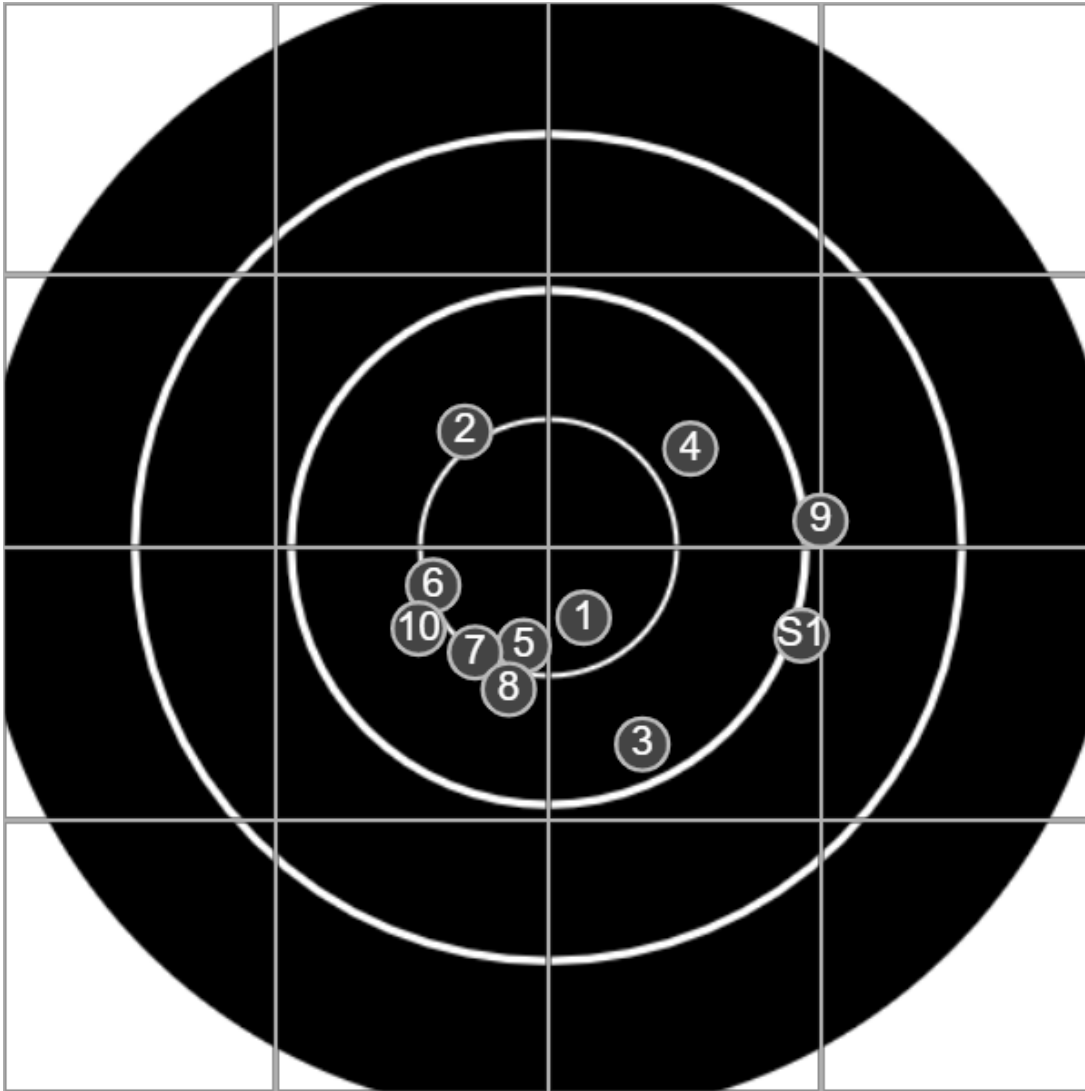

**SILVER
MOUNTAIN
TARGETS**
Made in Canada

true
Sat Sep 19 2020
15:02:44

BRC Club Shoot
J Wilde Trophy & K Redding
900yards

BRC T6 [-63]
AU-LR

Group: 406.0 mm
(392.2w x 305.2h)

(Iron)Shooter
Steve Williams [m03]

49.4
FINAL
v: 1501, sd: 10.2

#	fps	score
10	1509	5
9	1487	4
8	1491	5
7	1508	V
6	1509	V
5	1497	V
4	1498	5
3	1500	5
2	1522	5
1	1490	V
S1	1518	(4)