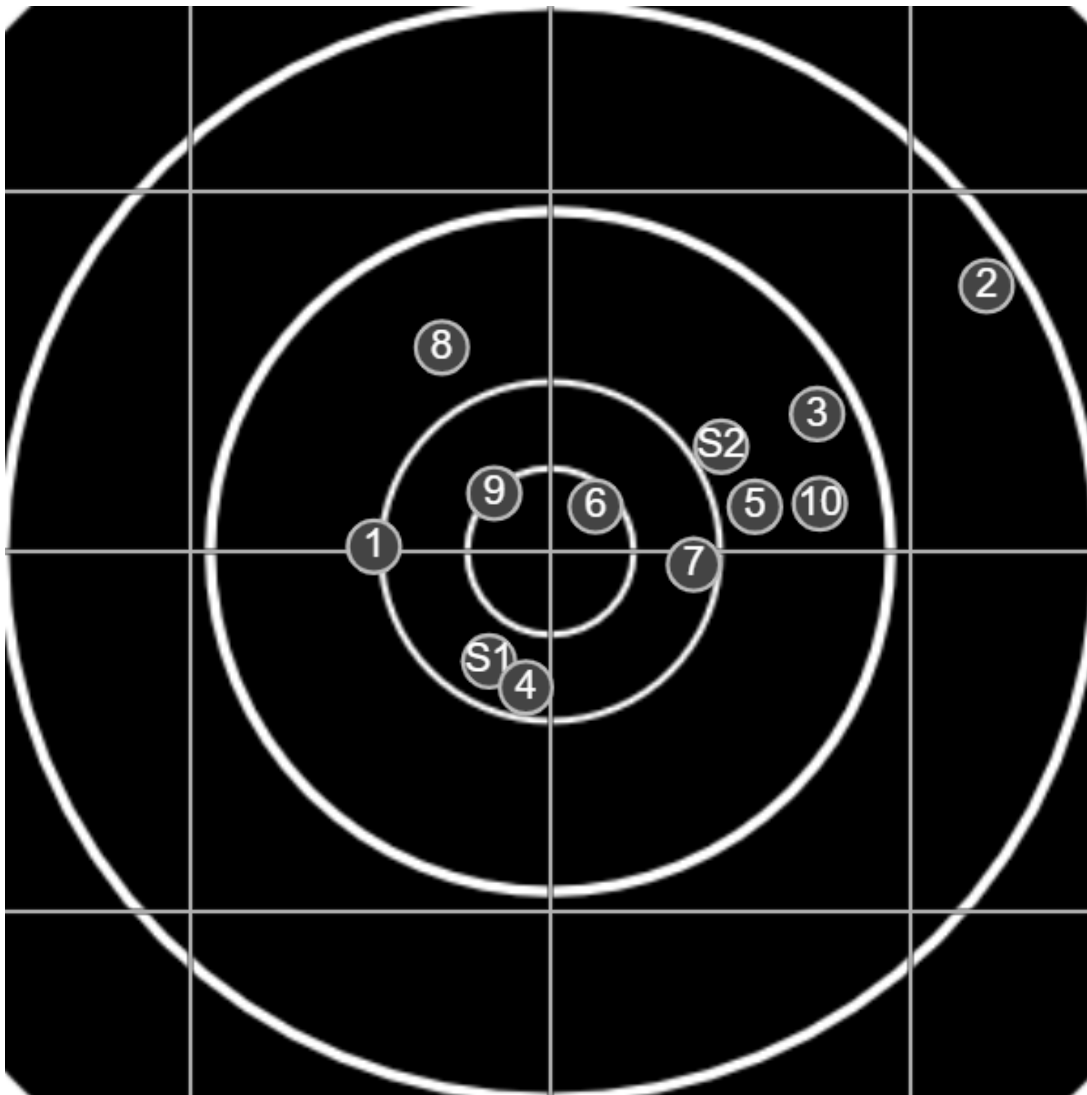

#	fps	score
10	1659	5
9	1646	X
8	1649	6
7	1671	5
6	1633	6
5	1660	6
4	1629	5
3	1618	X
2	1650	5
1	1669	6
S1	1660	(5)

**SILVER
MOUNTAIN
TARGETS**
Made in Canada

true
Sat Apr 10 2021
15:33:22

BRC Club Shoot
C R Kelly Cup
800yards

BRC T5 [-60]
AU-LR

Group: 491.2 mm
(452.0w x 296.2h)

(F)
Shooter
Charlie Bennett [m22]

54.2

FINAL
v: 1630, sd: 9.2

#	fps	score
10	1626	5
9	1629	X
8	1645	5
7	1620	6
6	1627	X
5	1632	5
4	1629	6
3	1628	5
2	1647	4
1	1616	6
S2	1637	(5)
S1	1616	(6)