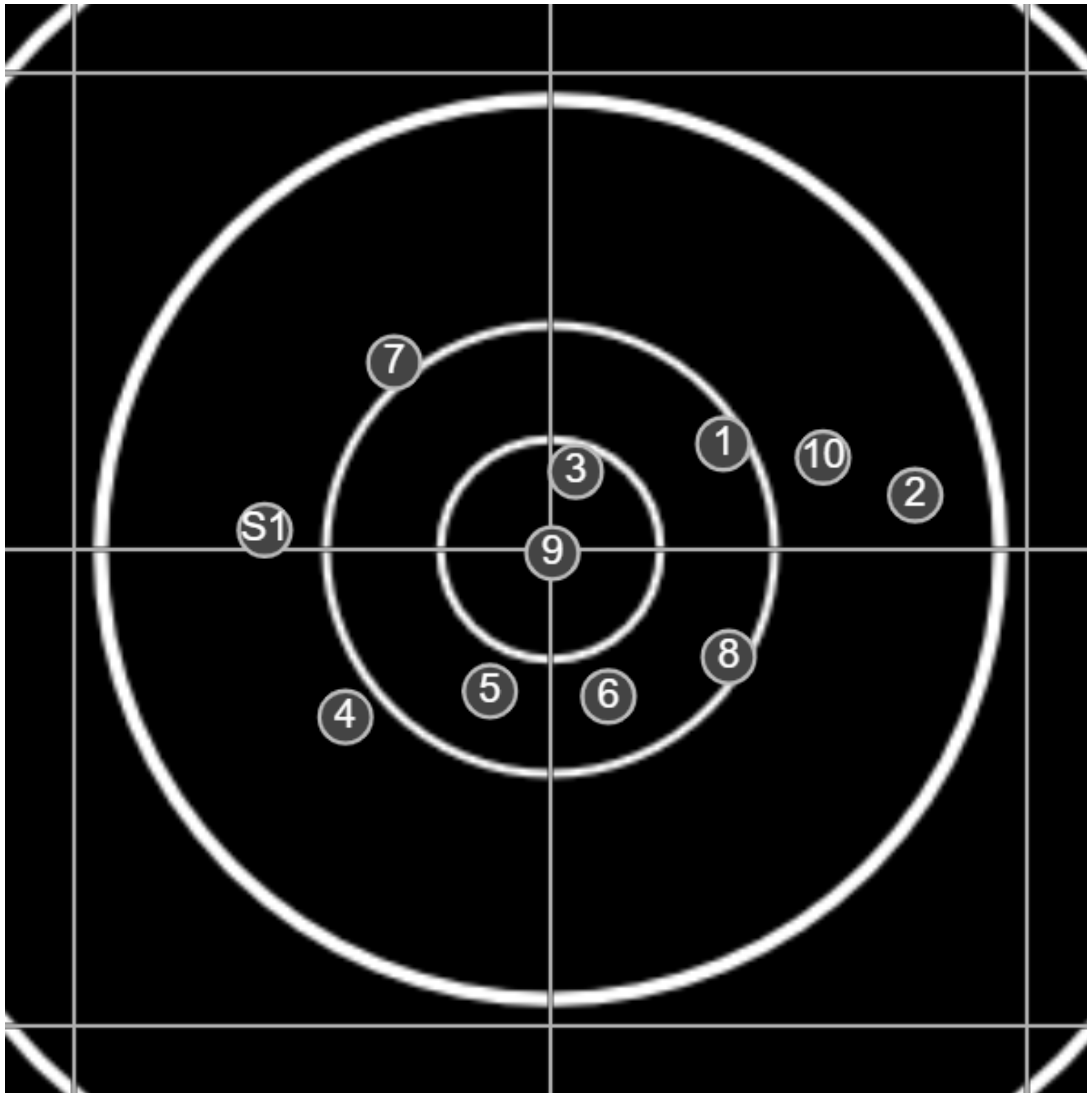

**SILVER
MOUNTAIN
TARGETS**
Made in Canada

true
Sat Apr 10 2021
14:13:02

BRC Club Shoot
C R Kelly Cup
800yards

BRC T5 [-60]
AU-LR

Group: 341.1 mm
(317.8w x 197.9h)

(F)
Shooter
Charlie Bennett [m22]

56.2

FINAL
v: 1648, sd: 16.4

#	fps	score
10	1659	5
9	1646	X
8	1649	6
7	1671	5
6	1633	6
5	1660	6
4	1629	5
3	1618	X
2	1650	5
1	1669	6
S1	1660	(5)

**SILVER
MOUNTAIN
TARGETS**
Made in Canada

true
Sat Apr 10 2021
15:33:22

BRC Club Shoot
C R Kelly Cup
800yards

BRC T5 [-60]
AU-LR

Group: 491.2 mm
(452.0w x 296.2h)

(F)
Shooter
Charlie Bennett [m22]

54.2

FINAL
v: 1630, sd: 9.2

#	fps	score
10	1626	5
9	1629	X
8	1645	5
7	1620	6
6	1627	X
5	1632	5
4	1629	6
3	1628	5
2	1647	4
1	1616	6
S2	1637	(5)
S1	1616	(6)