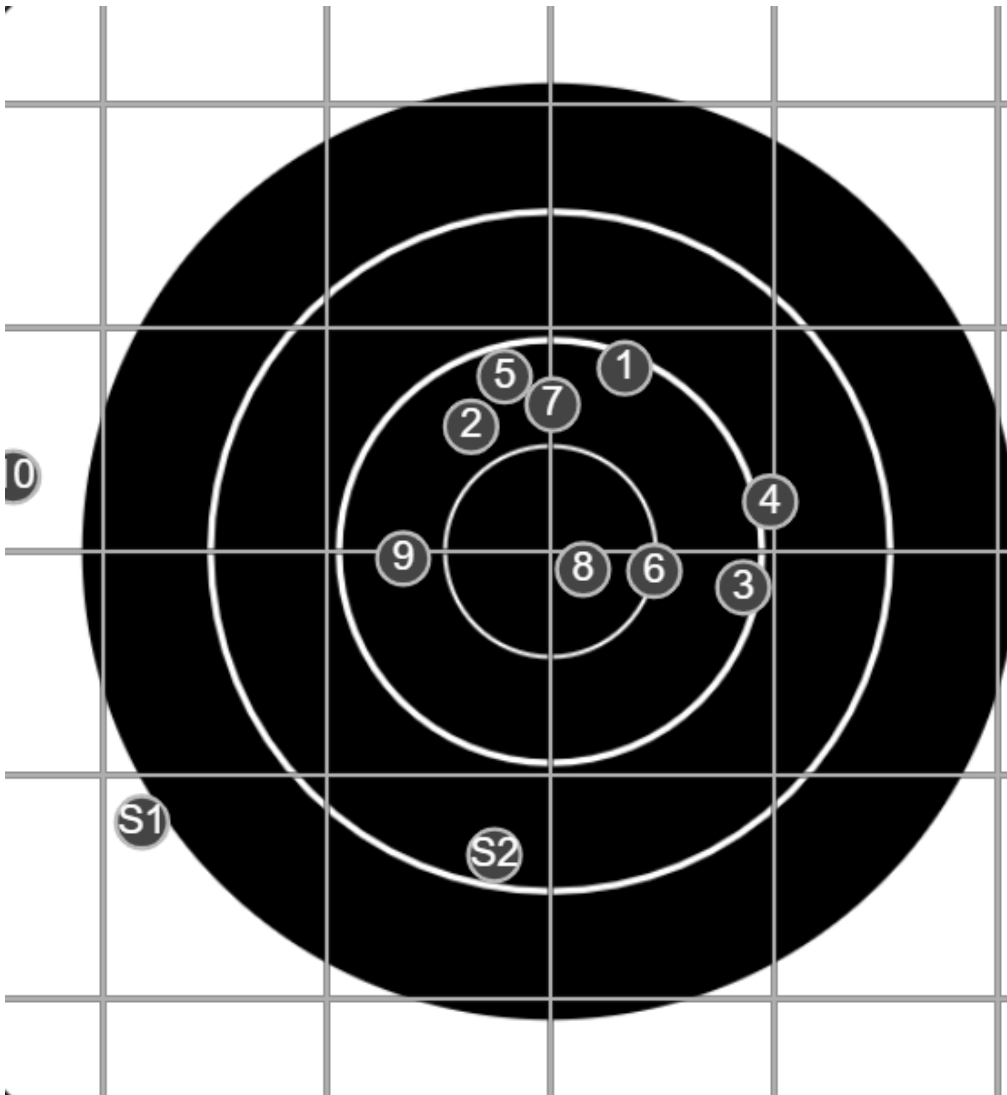

**SILVER
MOUNTAIN
TARGETS**
Made in Canada

true
Sat Apr 10 2021
13:36:16

BRC Club Shoot
C R Kelly Cup
800yards

BRC T6 [-65]
AU-LR

Group: 899.1 mm
(898.7w x 260.3h)

(Iron)
Shooter
Dennis Lavelle [m04]

46.2

FINAL
v: 1611, sd: 23.9

BRC T6 [-65]
AU-LR

Group: 1331.4 mm
(1331.0w x 376.7h)

(Iron)
Shooter
Dennis Lavelle [m04]

37.3

FINAL
v: 1606, sd: 8.1

#	fps	score
10	1598	5
9	1611	V
8	1613	3
7	1621	V
6	1602	3
5	1597	3
4	1606	3
3	1613	3
2	1595	2
1	1602	V
S1	1595	(4)