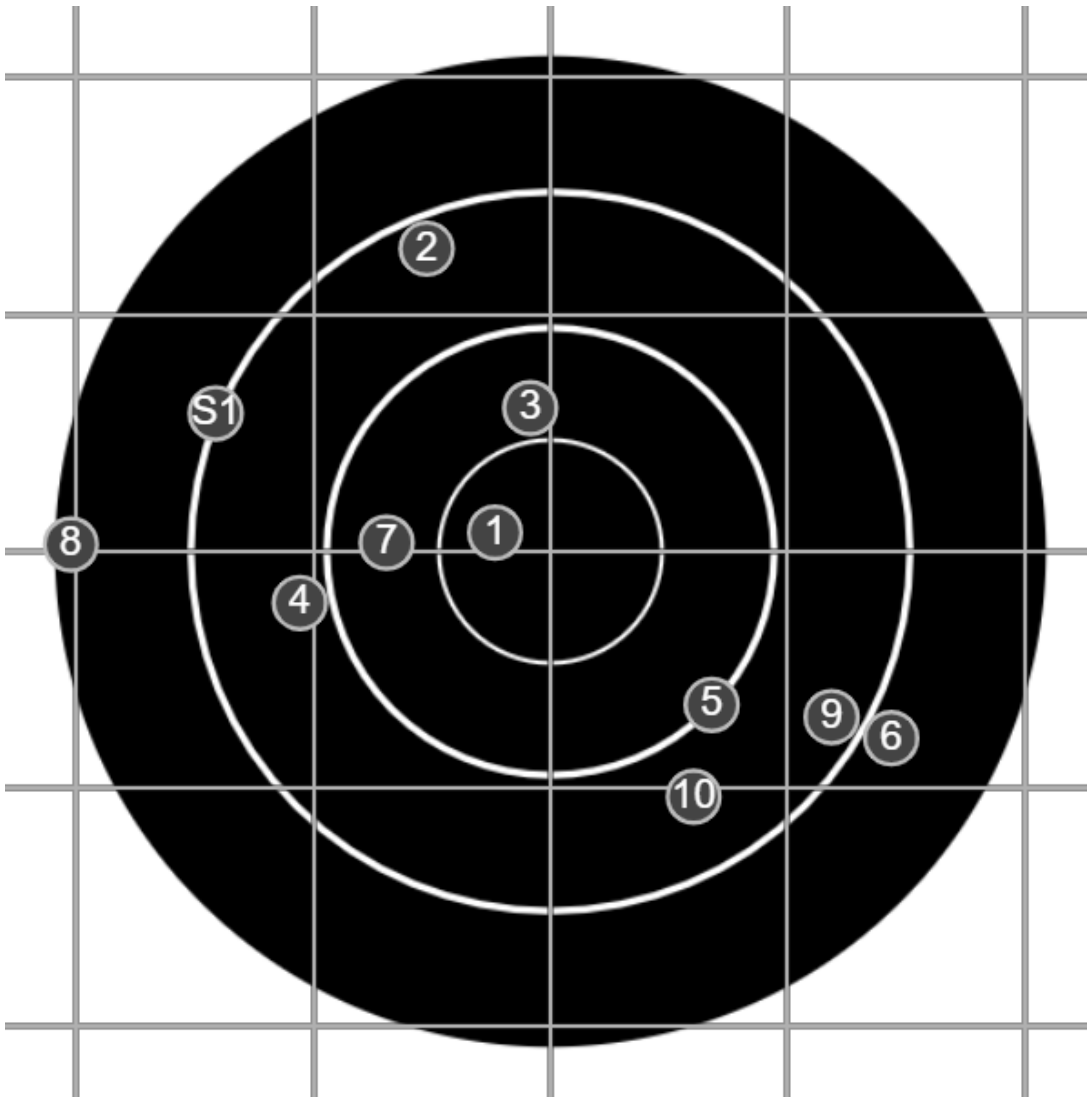

**SILVER  
MOUNTAIN  
TARGETS**  
Made in Canada

true  
Sat Apr 10 2021  
14:01:47

**BRC Club Shoot**  
C R Kelly Cup  
800yards

**BRC T6 [-65]**  
AU-LR

Group: 945.9 mm  
(920.6w x 615.0h)

(Iron)  
**Shooter**  
Gordon Shepherd [m02]

**42.1**

**FINAL**  
v: 1559, sd: 15.4

#	fps	score
10	1535	4
9	1550	4
8	1569	3
7	1565	5
6	1558	3
5	1565	5
4	1541	4
3	1549	5
2	1589	4
1	1573	V
S1	1550	(4)

**SILVER  
MOUNTAIN  
TARGETS**  
Made in Canada

true  
Sat Apr 10 2021  
15:05:18

**BRC Club Shoot**  
C R Kelly Cup  
800yards

**BRC T6 [-65]**  
AU-LR

Group: 614.8 mm  
(614.5w x 239.4h)

(Iron)  
**Shooter**  
Gordon Shepherd [m02]

**48.7**

**FINAL**  
v: 1574, sd: 15.8

#	fps	score
10	1579	V
9	1575	V
8	1597	V
7	1553	V
6	1567	3
5	1601	V
4	1573	5
3	1570	5
2	1571	V
1	1548	V
S1	1554	(3)