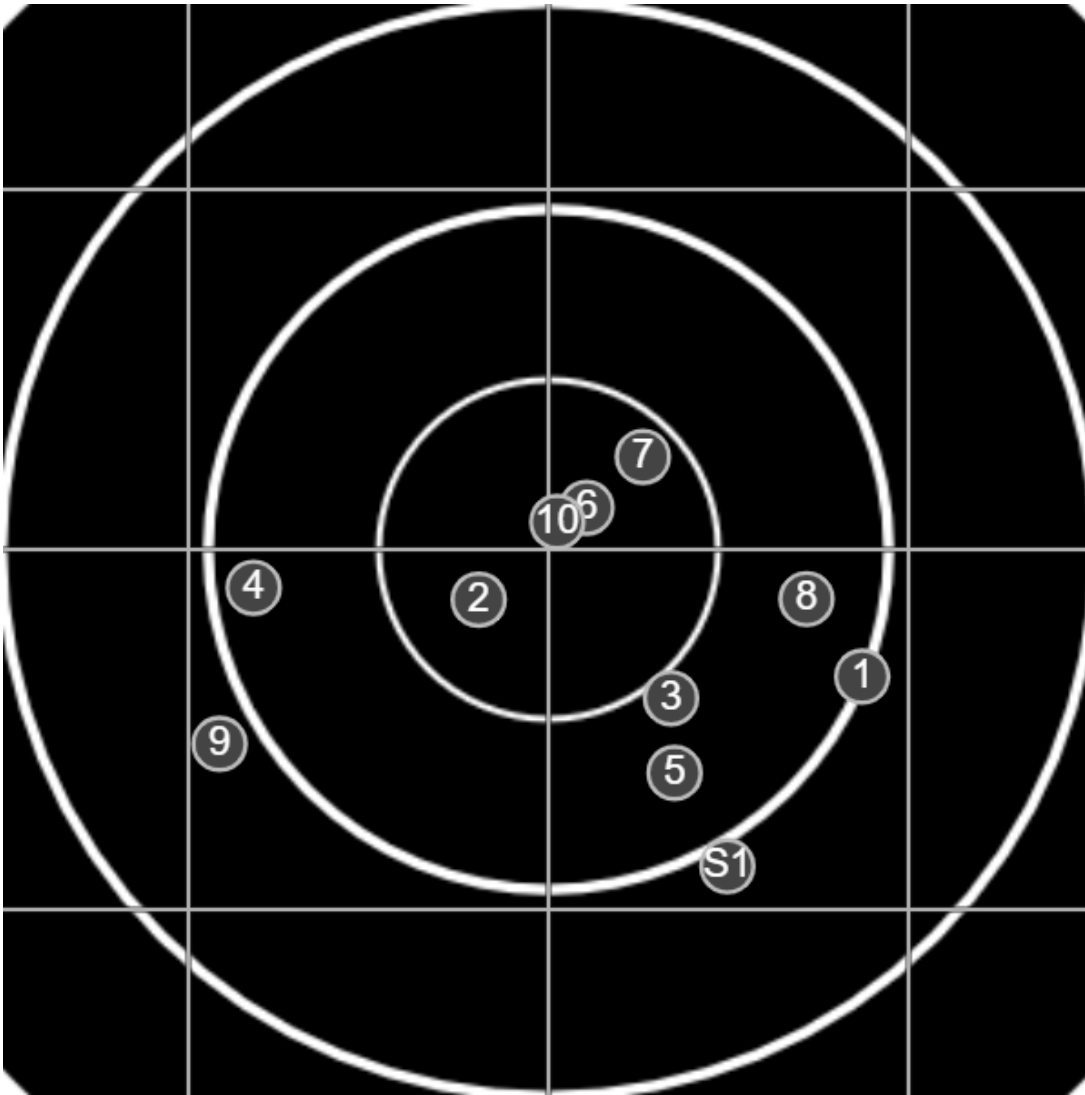

**SILVER
MOUNTAIN
TARGETS**
Made in Canada

true
Sat Apr 10 2021
14:09:38

BRC Club Shoot
C R Kelly Cup
800yards

BRC T6 [-65]
AU-LR

Group: 476.7 mm
(474.1w x 233.2h)

(Iron)
Shooter
Graeme Bright [m01]

49.4

FINAL
v: 1656, sd: 13.3

#	fps	score
10	1687	V
9	1662	4
8	1643	5
7	1636	V
6	1653	V
5	1650	5
4	1649	5
3	1666	5
2	1658	V
1	1653	5
S1	1627	(4)

**SILVER
MOUNTAIN
TARGETS**
Made in Canada

true
Sat Apr 10 2021
15:15:48

BRC Club Shoot
C R Kelly Cup
800yards

BRC T6 [-65]
AU-LR

Group: 352.7 mm
(294.4w x 265.0h)

(Iron)
Shooter
Graeme Bright [m01]

50.3

FINAL
v: 1662, sd: 12.4

#	fps	score
10	1654	5
9	1647	V
8	1655	V
7	1683	5
6	1655	5
5	1682	5
4	1668	5
3	1669	V
2	1663	5
1	1647	5
S1	1652	(4)