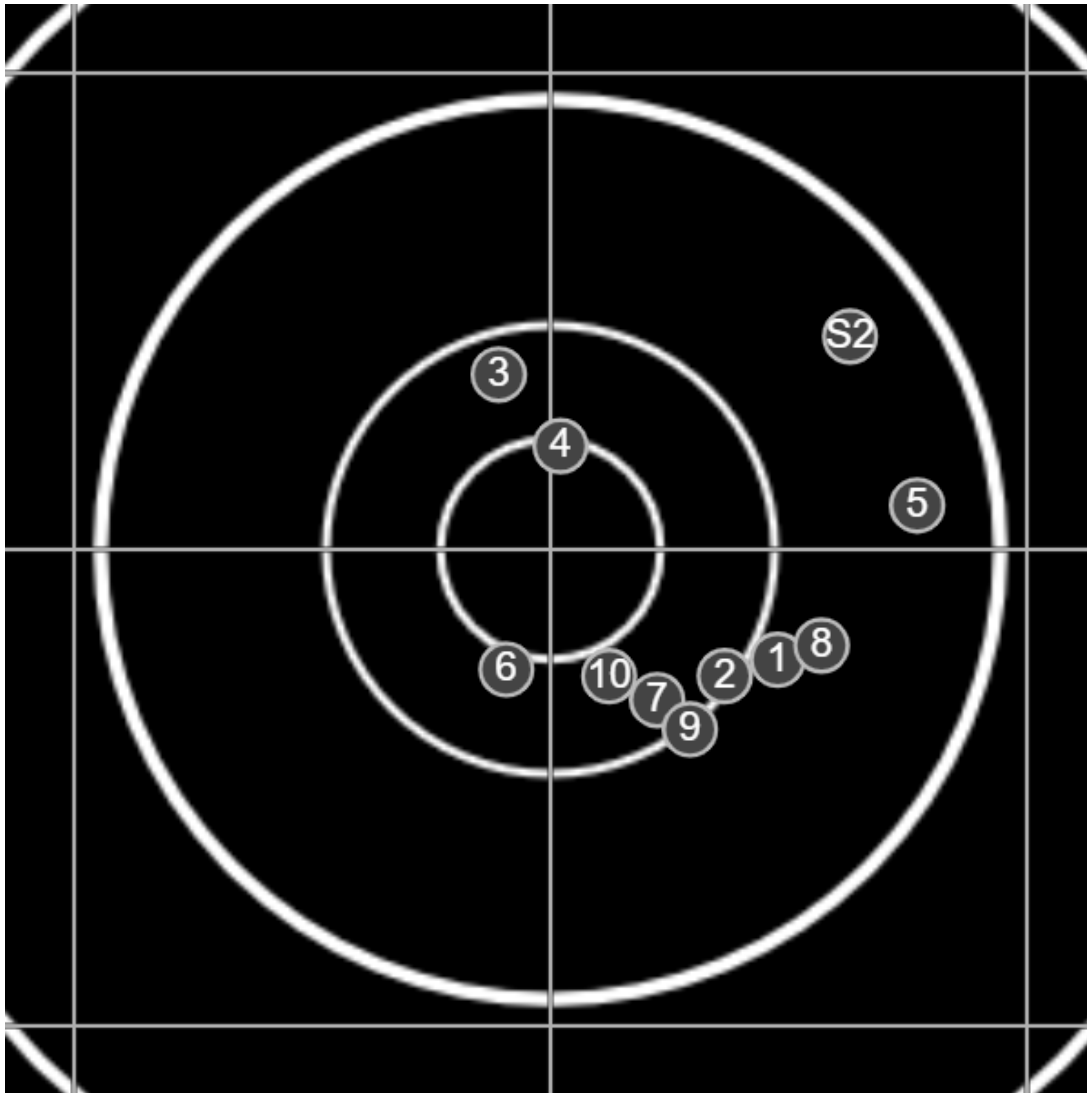

**SILVER
MOUNTAIN
TARGETS**
Made in Canada

true
Sat Apr 10 2021
14:25:14

BRC Club Shoot
C R Kelly Cup
800yards

BRC T5 [-60]
AU-LR

Group: 246.8 mm
(233.5w x 197.9h)

(F)
Shooter
Jeff Eppleston [m07]

57.1

FINAL
v: 1688, sd: 16.6