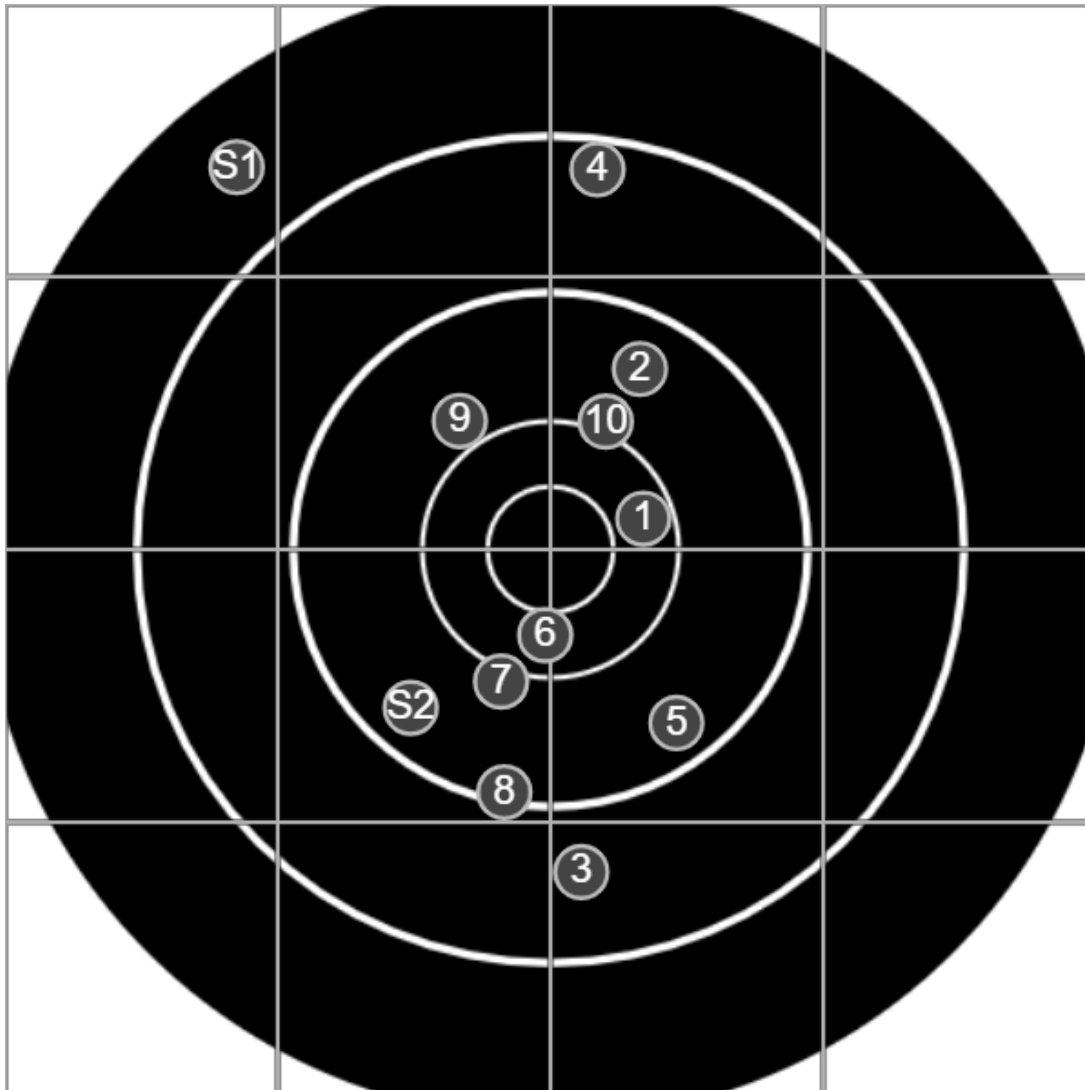

**SILVER
MOUNTAIN
TARGETS**
Made in Canada

true
Sat Apr 17 2021
14:15:53

BRC Club Shoot
C R Kelly Cup
900yards

BRC T5 [-60]
AU-LR

Group: 685.7 mm
(211.5w x 685.5h)

(F)
Shooter
Auskir Berryman [m17]

50.0

FINAL
v: 1309, sd: 8.7