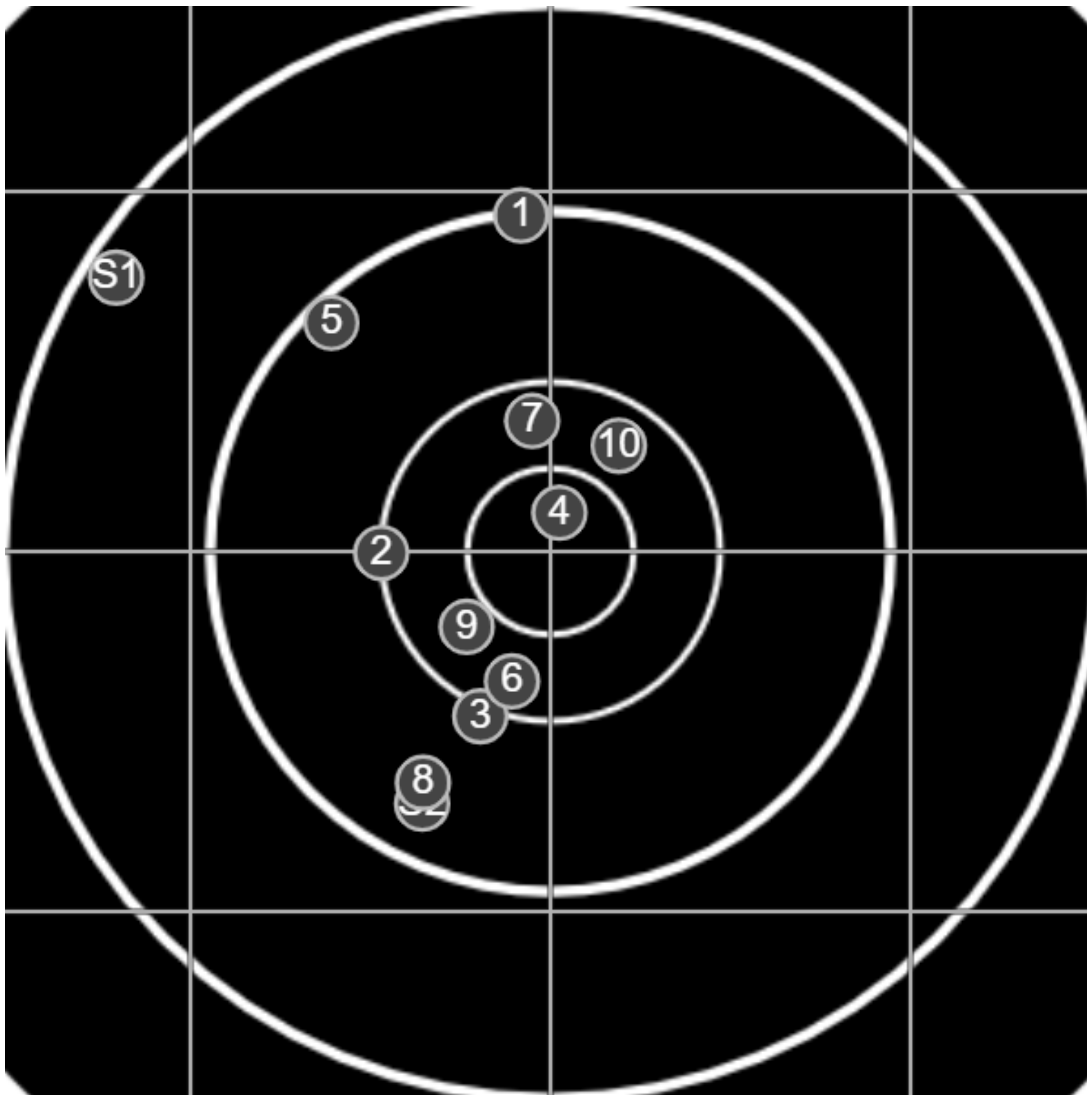

**SILVER
MOUNTAIN
TARGETS**
Made in Canada

true
Sat Apr 17 2021
15:02:03

BRC Club Shoot
C R Kelly Cup
900yards

BRC T5 [-60]
AU-LR

Group: 424.7 mm
(212.0w x 418.5h)

(F)

Shooter
Auskir Berryman [m17]

56.1

FINAL
v: 1311, sd: 15.0

#	fps	score
10	1307	6
9	1303	6
8	1286	5
7	1319	6
6	1303	6
5	1337	5
4	1310	X
3	1296	5
2	1311	6
1	1334	5
S2	1302	(5)
S1	1336	(4)