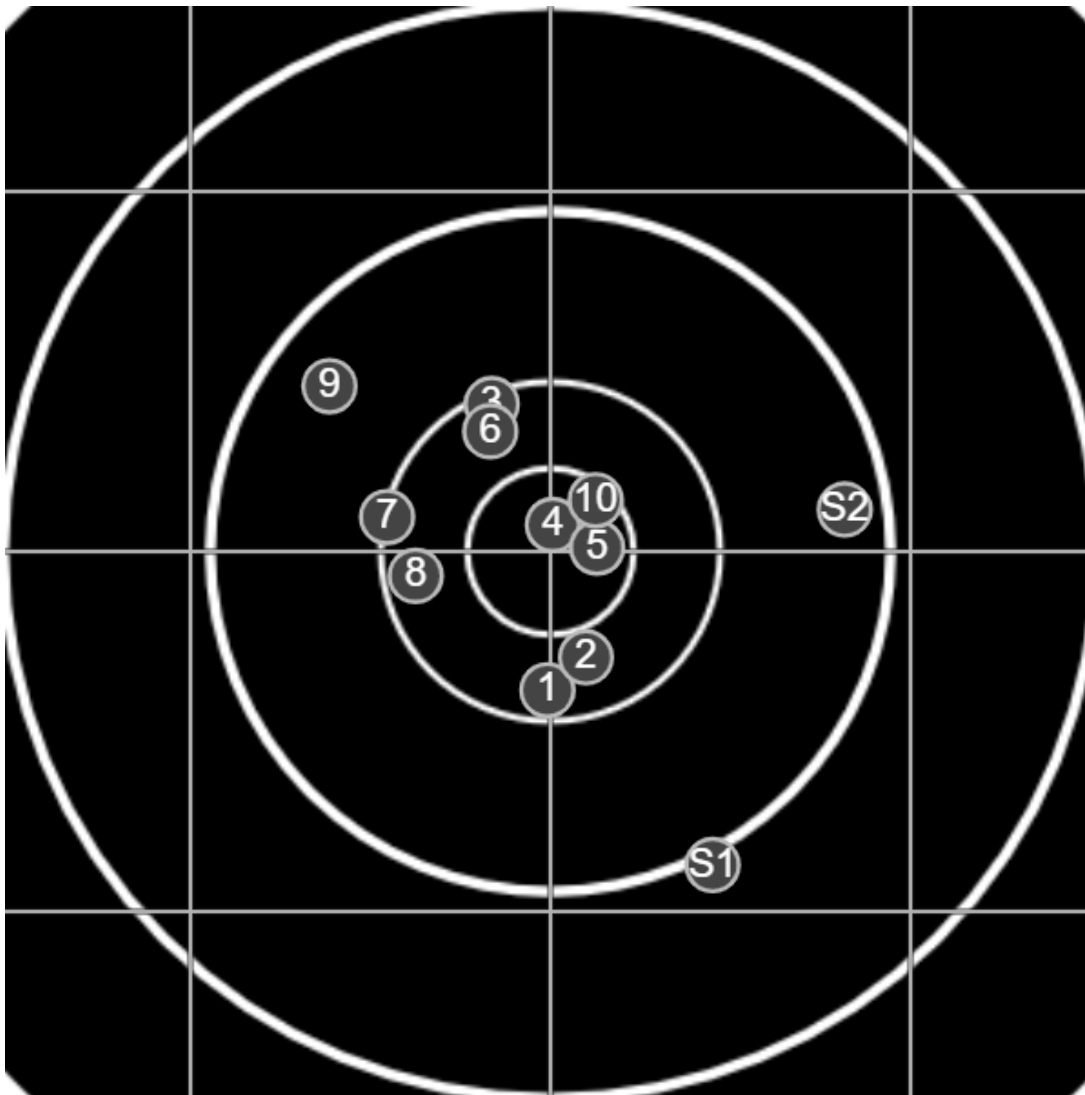

**SILVER
MOUNTAIN
TARGETS**
Made in Canada

true
Sat Apr 17 2021
13:42:27

BRC Club Shoot
C R Kelly Cup
900yards

BRC T6 [-63]
AU-LR

Group: 276.0 mm
(197.4w x 224.4h)

(F)
Shooter
Charlie Bennett [m22]

59.3

FINAL
v: 1472, sd: 10.6

#	fps	score
10	1481	X
9	1483	5
8	1468	6
7	1476	6
6	1484	6
5	1474	X
4	1462	X
3	1482	6
2	1460	6
1	1451	6
S2	1454	(5)
S1	1445	(4)

SILVER MOUNTAIN TARGETS
Made in Canada

true
Sat Apr 17 2021
14:29:47

BRC Club Shoot
C R Kelly Cup
900yards

BRC T6 [-63]
AU-LR

Group: 976.2 mm
(924.5w x 370.9h)

(F)
Shooter
Charlie Bennett [m22]

49.1

FINAL
v: 1481, sd: 14.8

#	fps	score
10	1453	4
9	1482	5
8	1489	5
7	1506	6
6	1462	2
5	1493	5
4	1477	6
3	1491	5
2	1474	X
1	1487	5
S2	1467	(4)
S1	1467	(5)