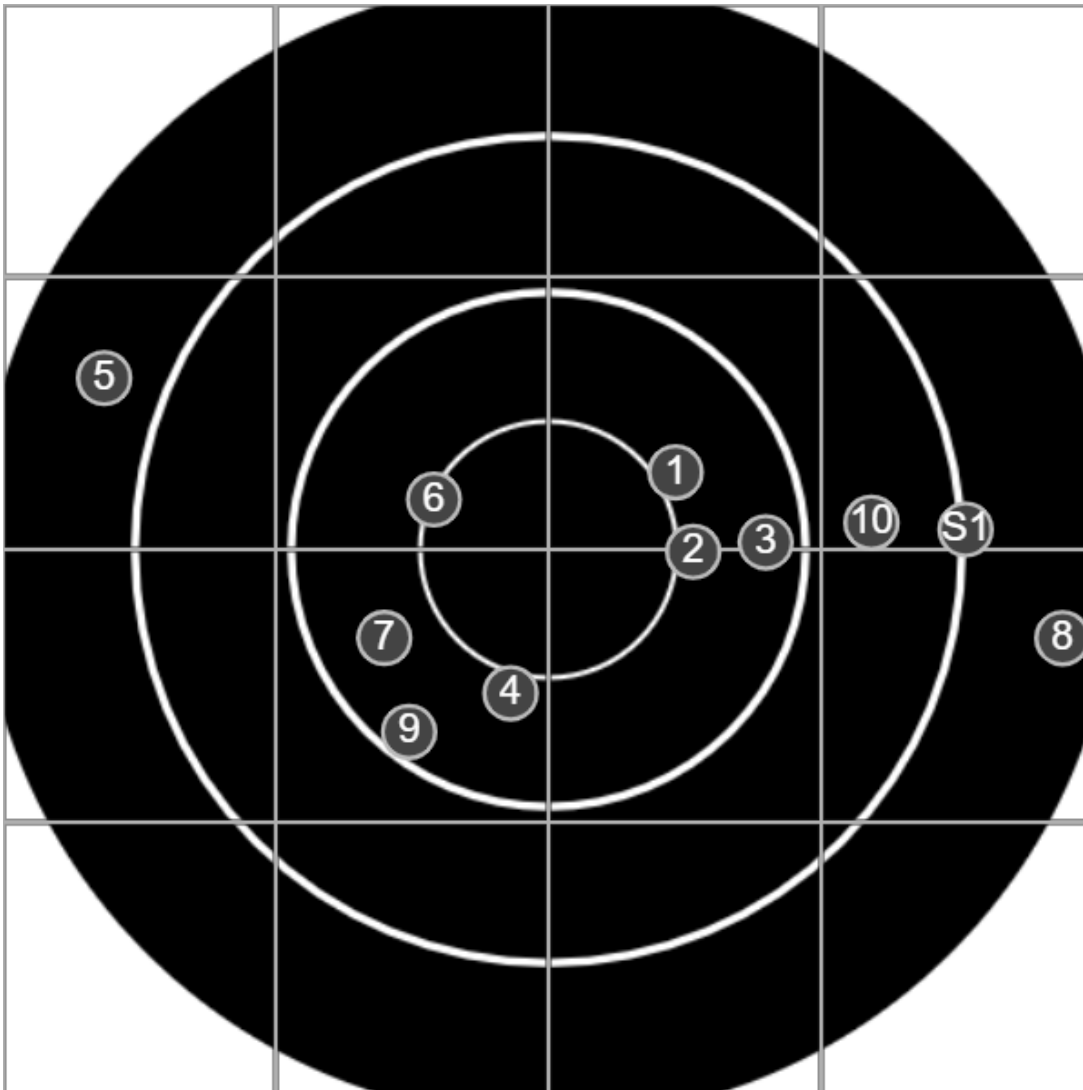

**SILVER
MOUNTAIN
TARGETS**
Made in Canada

true
Sat Apr 17 2021
14:57:22

BRC Club Shoot
C R Kelly Cup
900yards

BRC T6 [-63]
AU-LR

Group: 968.9 mm
(935.1w x 345.3h)

(Iron)
Shooter
Gordon Shepherd [m02]

45.1

FINAL
v: 1456, sd: 11.9