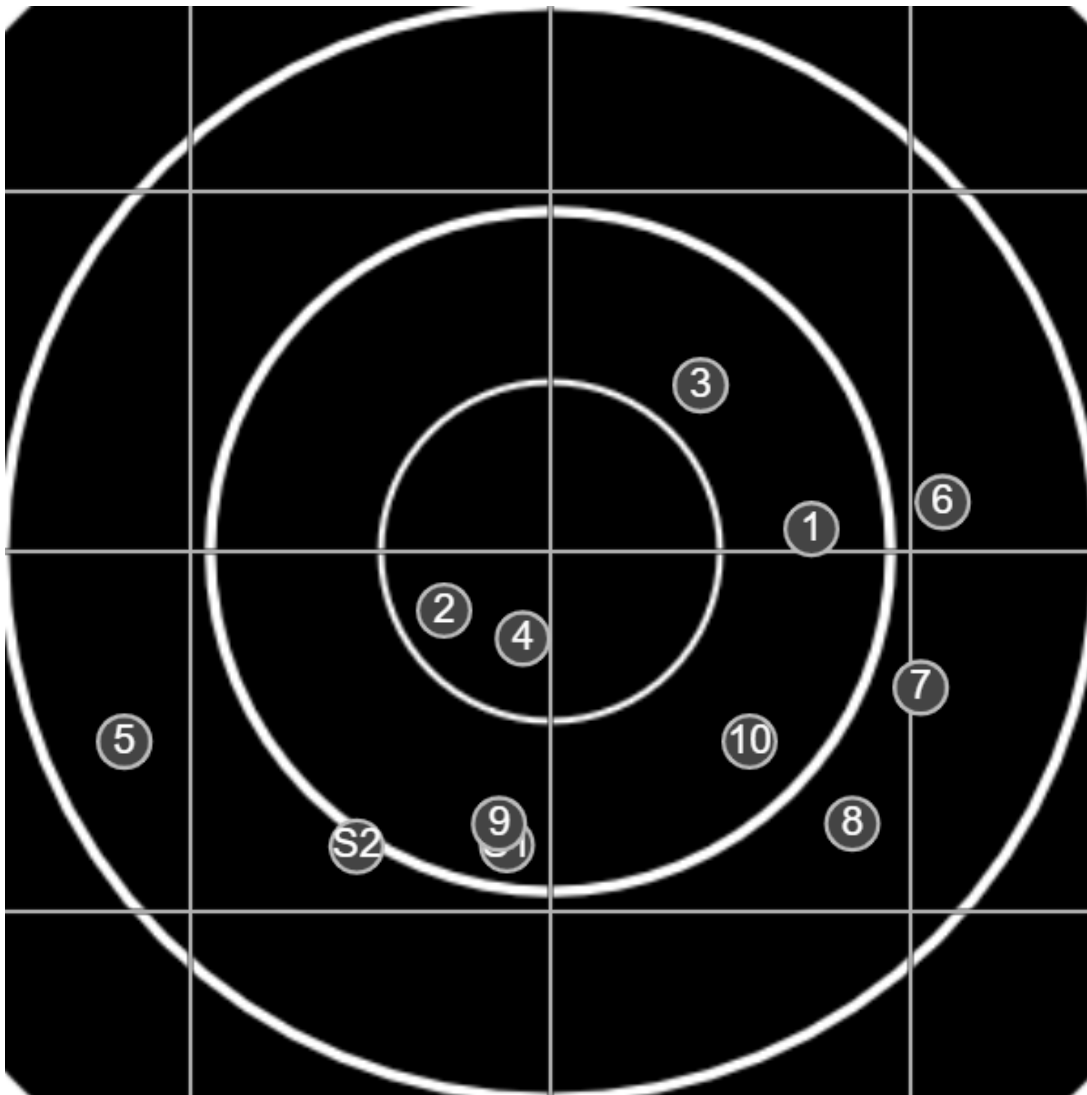

**SILVER
MOUNTAIN
TARGETS**
Made in Canada

true
Sat Apr 17 2021
13:32:56

BRC Club Shoot
C R Kelly Cup
900yards

BRC T6 [-63]
AU-LR

Group: 629.2 mm
(603.8w x 323.7h)

(Iron)
Shooter
Gordon Shepherd [m02]

46.2

FINAL
v: 1432, sd: 9.7