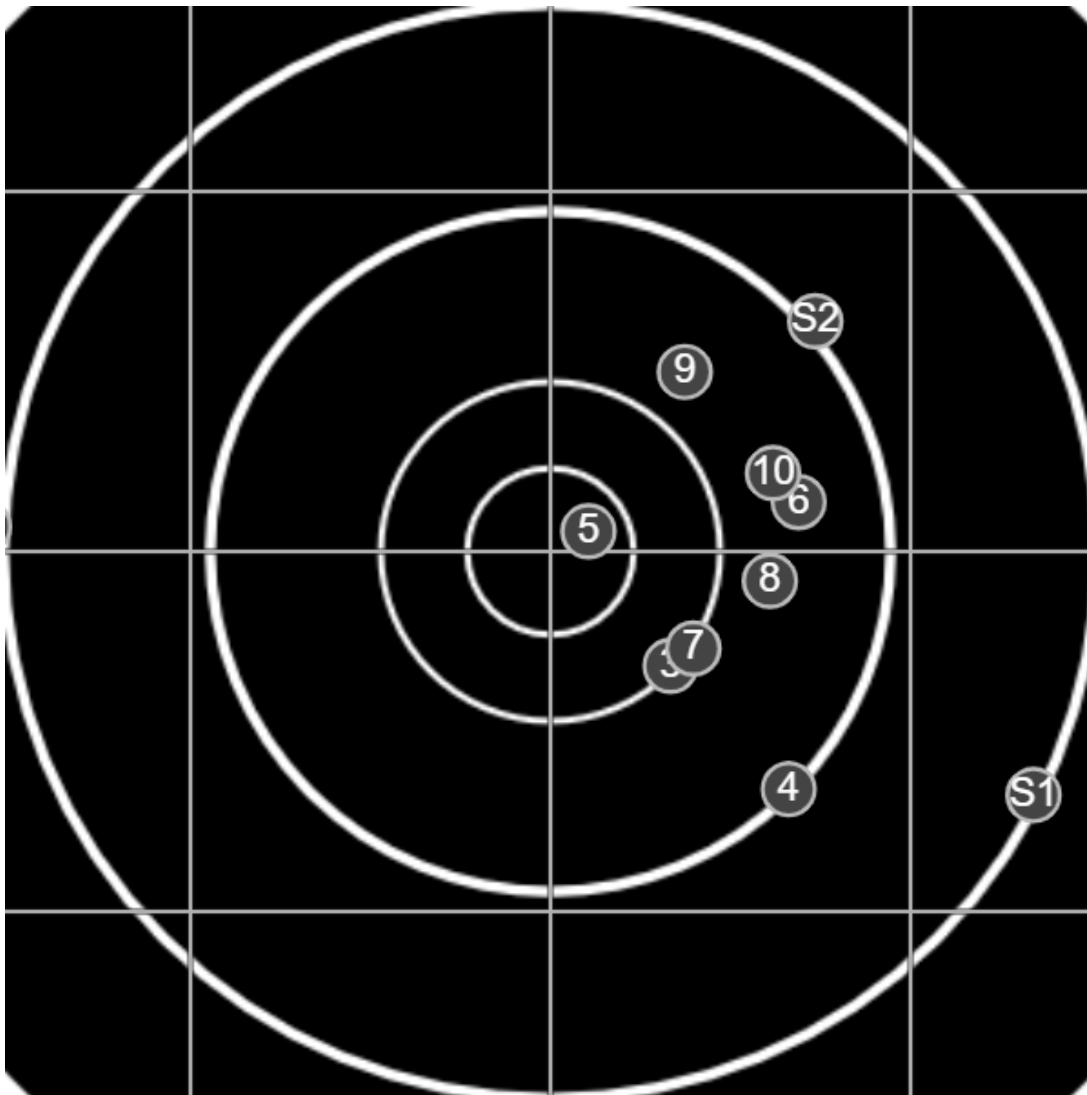

**SILVER
MOUNTAIN
TARGETS**
Made in Canada

true
Sat Apr 17 2021
13:31:16

BRC Club Shoot
C R Kelly Cup
900yards

BRC T5 [-60]
AU-LR

Group: 679.0 mm
(665.4w x 307.9h)

(F)
Shooter
Mal Wright [v3]

49.1

FINAL
v: 1806, sd: 9.1

#	fps	score
10	1806	5
9	1811	5
8	1811	5
7	1796	6
6	1788	5
5	1815	X
4	1803	5
3	1814	6
2	1800	3
1	1818	3
S2	1800	(5)
S1	1766	(4)

**SILVER
MOUNTAIN
TARGETS**
Made in Canada

true
Sat Apr 17 2021
14:06:19

BRC Club Shoot
C R Kelly Cup
900yards

BRC T5 [-60]
AU-LR

Group: 330.4 mm
(330.2w x 186.1h)

(F)

Shooter
Mal Wright [v3]

53.1

FINAL
v: 1796, sd: 23.9

#	fps	score
10	1797	X
9	1736	6
8	1819	5
7	1774	5
6	1815	5
5	1810	5
4	1804	5
3	1808	5
2	1809	5
1	1784	6
S1	1807	(2)
	1615	(5)