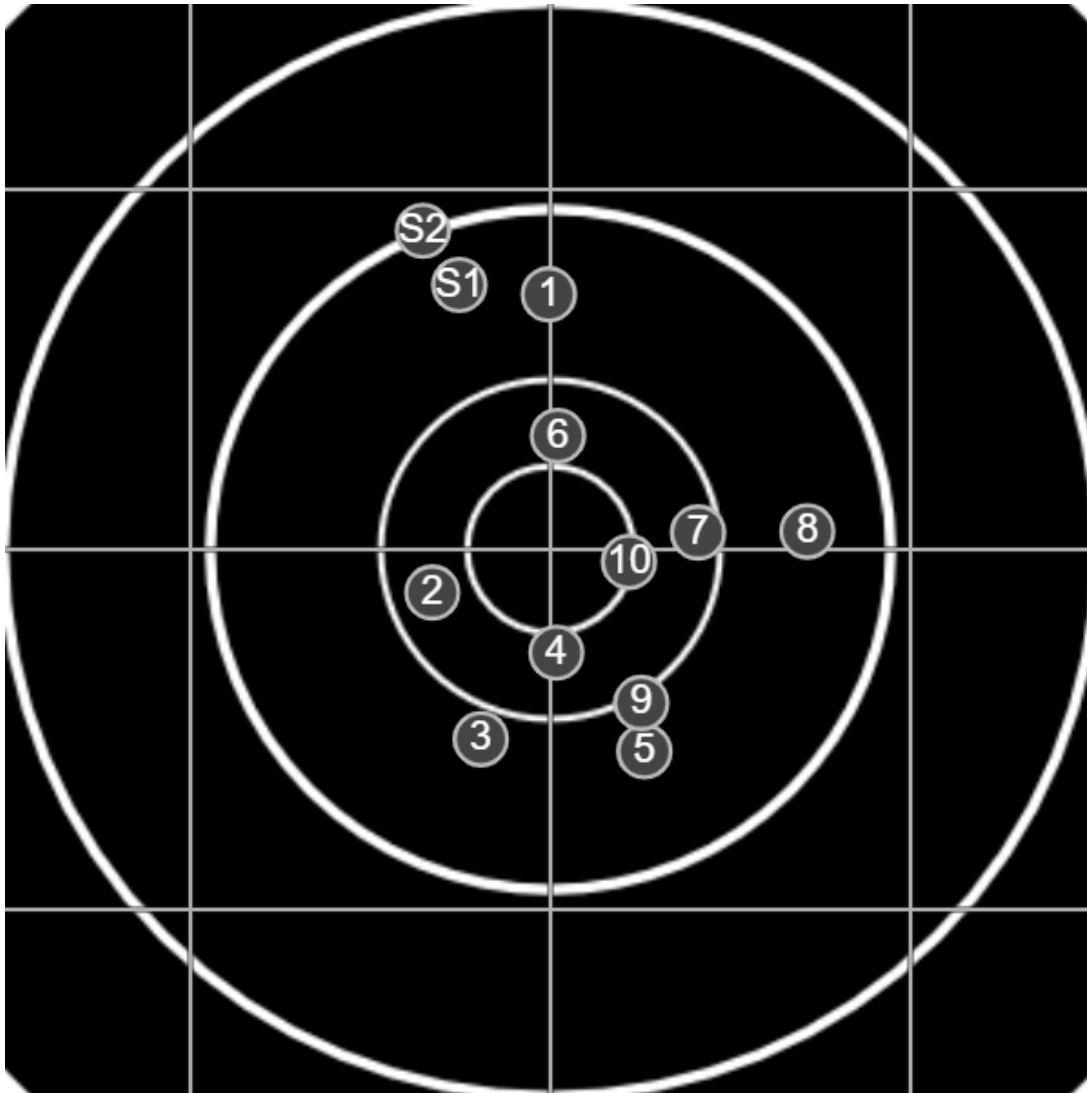

**SILVER
MOUNTAIN
TARGETS**
Made in Canada

true
Sat Apr 17 2021
13:57:20

BRC Club Shoot
C R Kelly Cup
900yards

BRC T5 [-60]
AU-LR

Group: 344.5 mm
(276.7w x 337.2h)

(F)
Shooter
Nick Webster [m12]

55.1

FINAL
v: 1559, sd: 9.2

BRC T5 [-60]
AU-LR

Group: 297.0 mm
(293.9w x 180.0h)

(F)
Shooter
Nick Webster [m12]

58.1

FINAL
v: 1550, sd: 8.5

#	fps	score
10	1534	X
9	1558	6
8	1555	5
7	1550	6
6	1552	6
5	1538	6
4	1555	6
3	1563	5
2	1544	6
1	1546	6
S1	1545	(5)

**SILVER
MOUNTAIN
TARGETS**
Made in Canada

true
Sat Apr 17 2021
14:57:35

BRC Club Shoot
C R Kelly Cup
900yards

BRC T5 [-60]
AU-LR

Group: 477.7 mm
(406.7w x 389.5h)

(F)

Shooter
Nick Webster [m12]

52.0