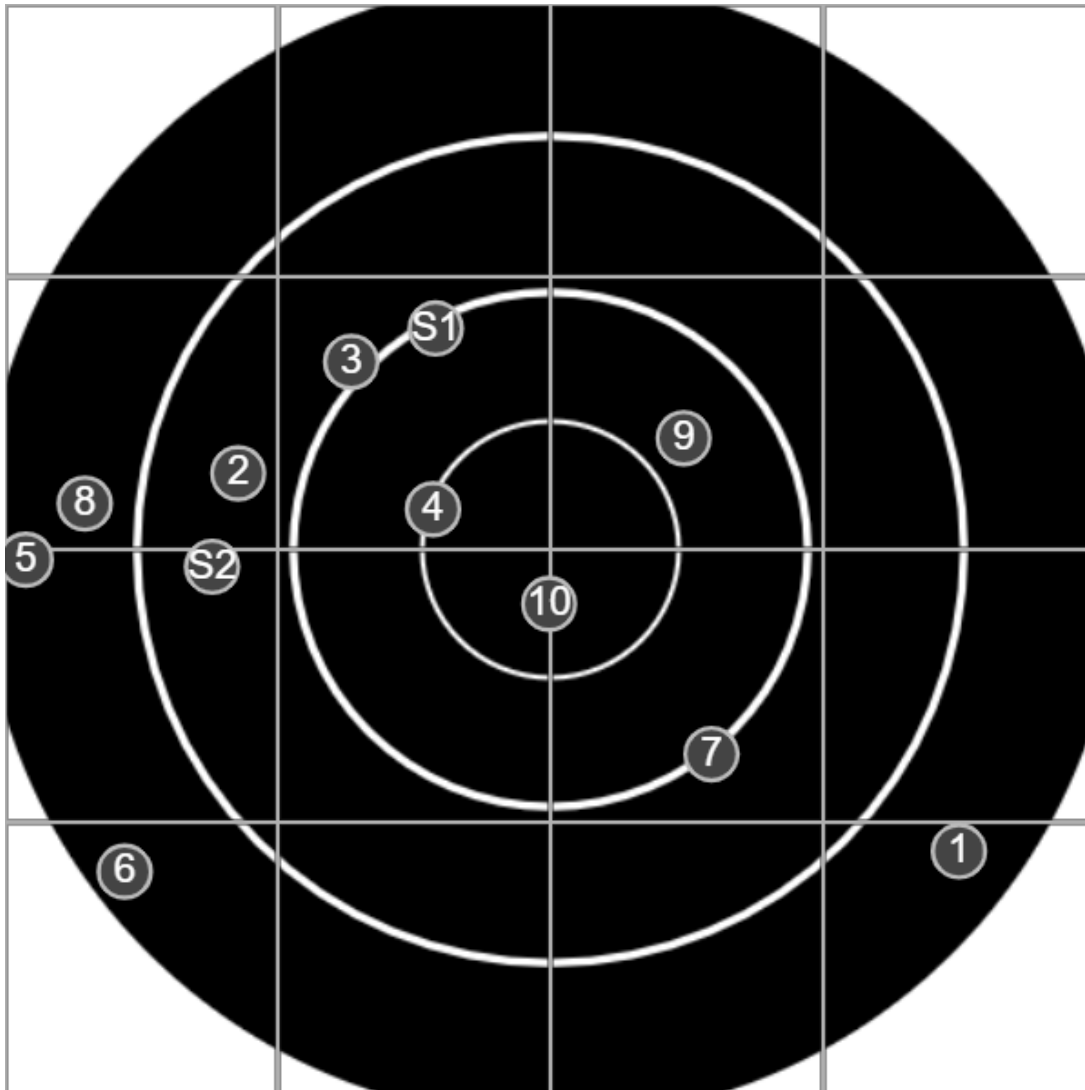

**SILVER
MOUNTAIN
TARGETS**
Made in Canada

true
Sat Apr 17 2021
13:53:47

BRC Club Shoot
C R Kelly Cup
900yards

BRC T6 [-63]
AU-LR

Group: 1120.1 mm
(614.4w x 977.1h)

(Iron)
Shooter
Ron Gibson [m05]

39.1

FINAL
v: 1528, sd: 7.4

BRC T6 [-63]
AU-LR

Group: 954.0 mm
(910.6w x 497.3h)

(Iron)
Shooter
Ron Gibson [m05]

40.2

FINAL
v: 1534, sd: 8.3

#	fps	score
10	1532	V
9	1540	5
8	1532	3
7	1542	5
6	1537	3
5	1540	3
4	1526	V
3	1544	4
2	1532	4
1	1515	3
S2	1517	(4)
S1	1539	(5)