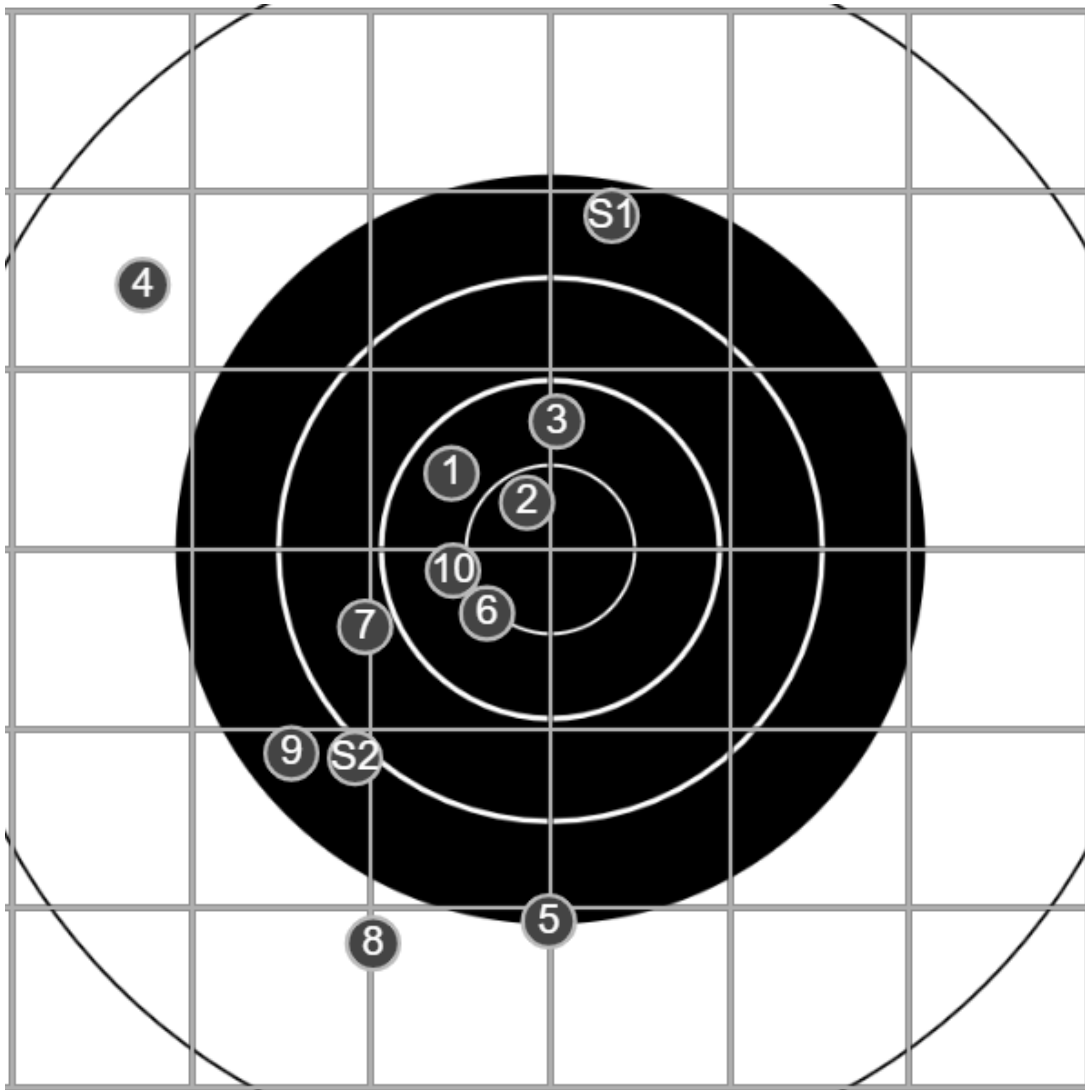

**SILVER
MOUNTAIN
TARGETS**
Made in Canada

true
Sat Apr 17 2021
13:53:47

BRC Club Shoot
C R Kelly Cup
900yards

BRC T6 [-63]
AU-LR

Group: 1120.1 mm
(614.4w x 977.1h)

(Iron)
Shooter
Ron Gibson [m05]

39.1

FINAL
v: 1528, sd: 7.4

#	fps	score
10	1524	5
9	1520	3
8	1533	2
7	1523	4
6	1540	5
5	1516	3
4	1538	2
3	1523	5
2	1528	V
1	1531	5
S2	1534	(3)
S1	1541	(3)

SILVER MOUNTAIN TARGETS
Made in Canada

true
Sat Apr 17 2021
14:39:13

BRC Club Shoot
C R Kelly Cup
900yards

BRC T6 [-63]
AU-LR

Group: 954.0 mm
(910.6w x 497.3h)

(Iron)
Shooter
Ron Gibson [m05]

40.2

FINAL
v: 1534, sd: 8.3

#	fps	score
10	1532	V
9	1540	5
8	1532	3
7	1542	5
6	1537	3
5	1540	3
4	1526	V
3	1544	4
2	1532	4
1	1515	3
S2	1517	(4)
S1	1539	(5)