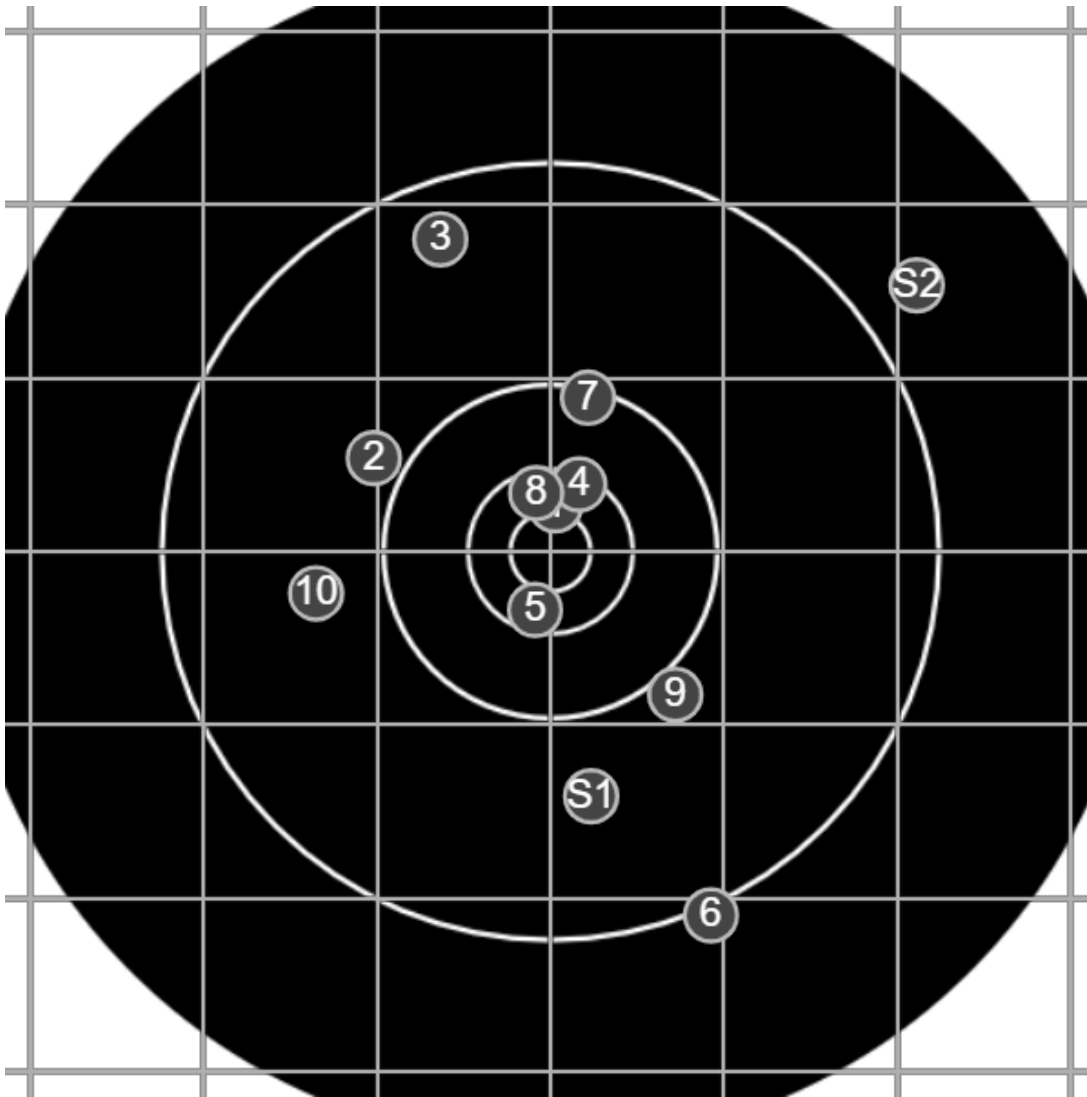

**SILVER
MOUNTAIN
TARGETS**
Made in Canada

true
Sat Apr 24 2021
10:28:05

BRC Club Shoot
J Sibera Trophy
500yards

BRC T6 [-59]
AU-500y

Group: 558.5 mm
(302.8w x 518.6h)

(F)
Shooter
Charlie Bennett [m22]

48.1

FINAL
v: 2006, sd: 14.7

#	fps	score
10	1986	4
9	1982	4
8	2005	6
7	2017	5
6	1990	3
5	2009	6
4	2028	6
3	2019	4
2	2011	4
1	2015	X
S2	2021	(3)
S1	2015	(4)