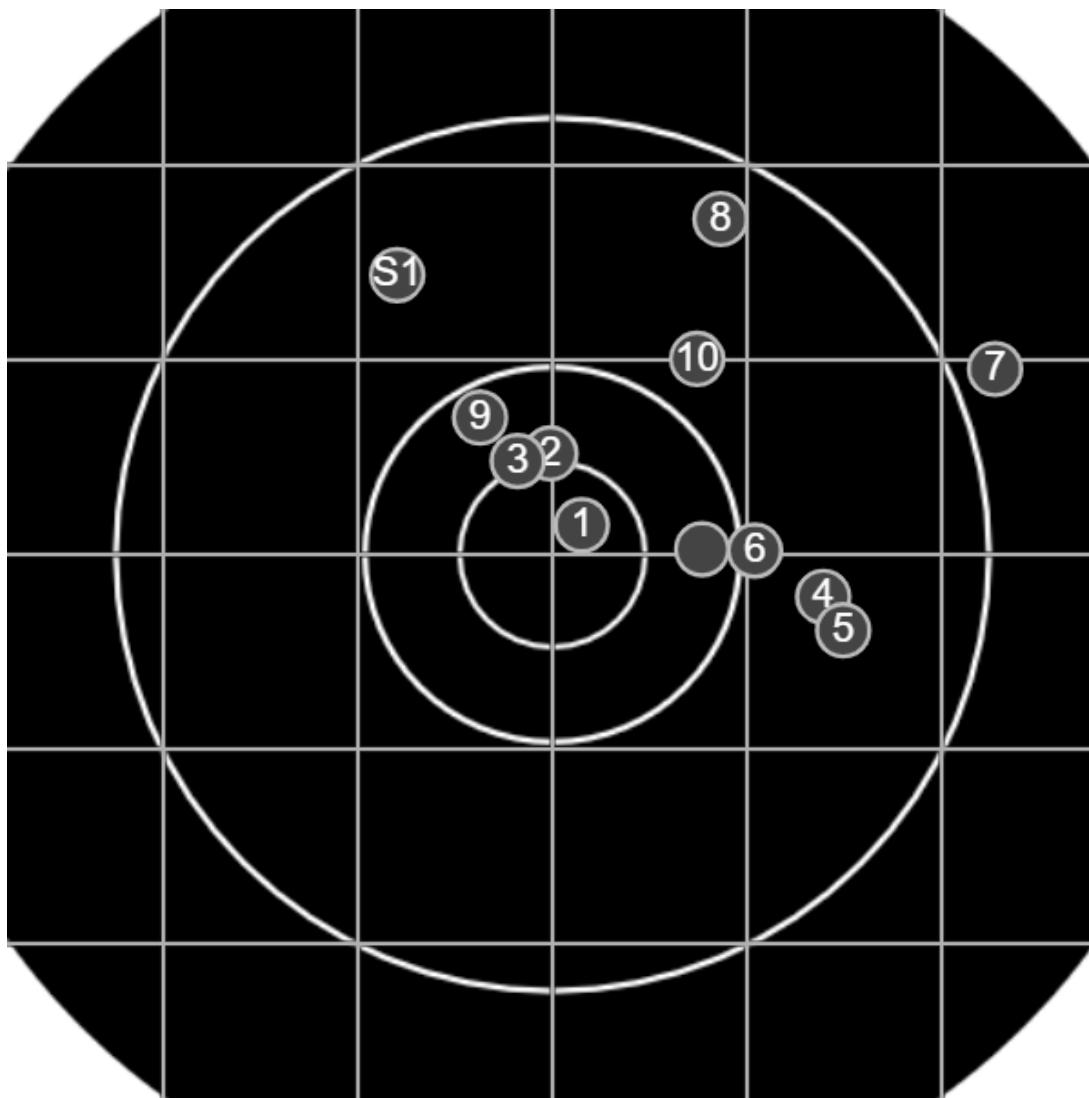

**SILVER
MOUNTAIN
TARGETS**
Made in Canada

true
Sat Aug 14 2021
15:04:32

BRC Club Shoot
Gilmour Cup
500yards

BRC T6 [-86]
AU-500y

Group: 353.1 mm
(351.5w x 280.8h)

(Iron)
Shooter
Dennis Lavelle [m04]

43.2

FINAL
v: 2079, sd: 8.2