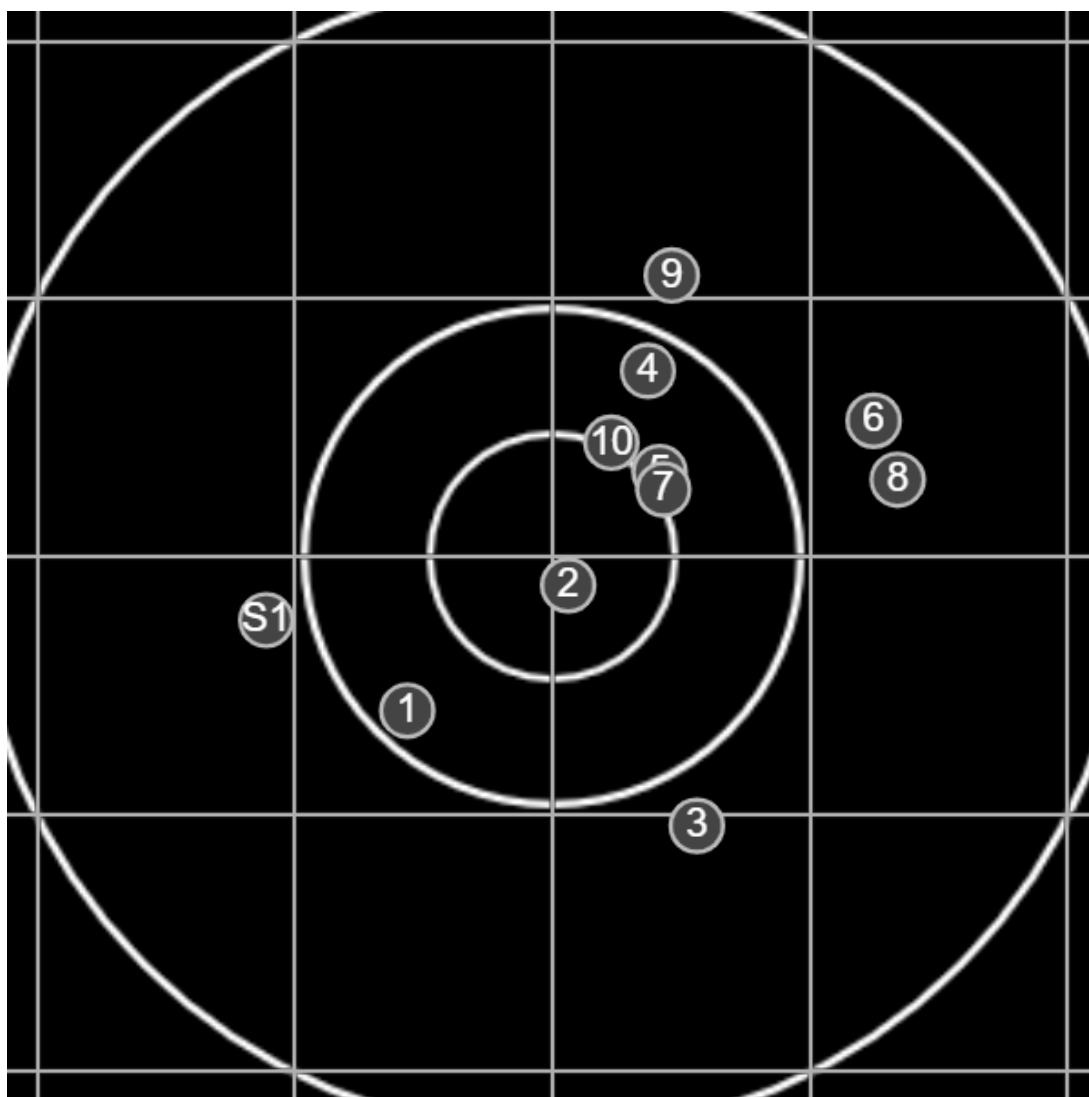

**SILVER
MOUNTAIN
TARGETS**
Made in Canada

true
Sat Aug 14 2021
14:22:32

BRC Club Shoot
Gilmour Cup
500yards

BRC T6 [-86]
AU-500y

Group: 284.4 mm
(253.1w x 284.1h)

(Iron)
Shooter
Dennis Lavelle [m04]

46.3

FINAL
v: 2071, sd: 21.7

#	fps	score
10	2098	V
9	2089	4
8	2036	4
7	2080	V
6	2066	4
5	2102	5
4	2067	5
3	2071	4
2	2060	V
1	2036	5
S1	2058	(4)