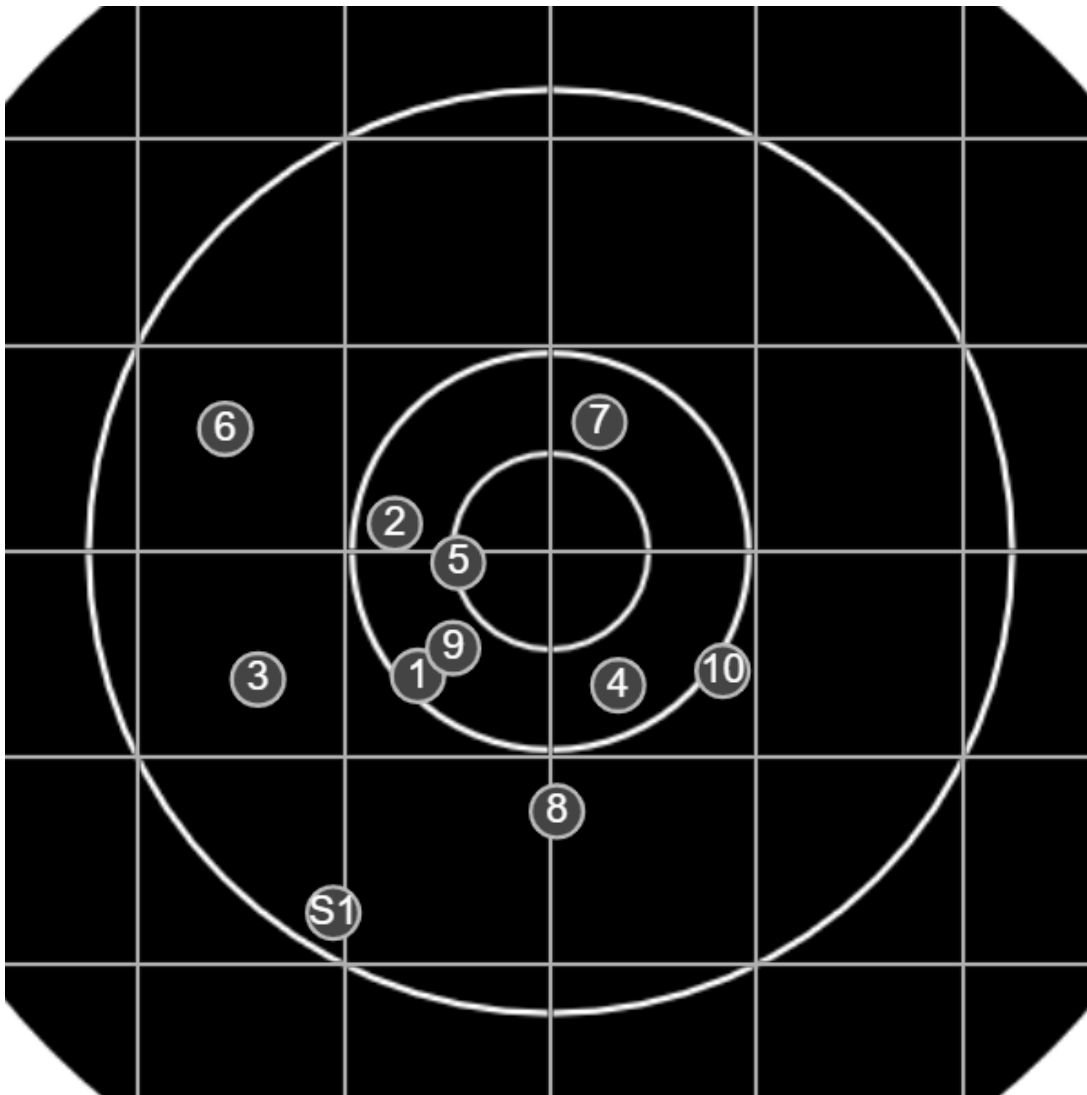

**SILVER
MOUNTAIN
TARGETS**
Made in Canada

true
Sat Aug 14 2021
14:04:31

BRC Club Shoot
Gilmour Cup
500yards

BRC T4 [-94]
AU-500y

Group: 357.0 mm
(321.0w x 251.1h)

(Iron)
Shooter
Gordon Shepherd [m02]

46.1

FINAL
v: 2016, sd: 22.9

BRC T4 [-94]
AU-500y

Group: 324.2 mm
(302.8w x 165.4h)

(Iron)
Shooter
Gordon Shepherd [m02]

47.3

FINAL
v: 2042, sd: 16.5

#	fps	score
10	2039	V
9	2010	5
8	2049	4
7	2035	5
6	2040	5
5	2070	V
4	2060	4
3	2033	4
2	2029	V
1	2057	5