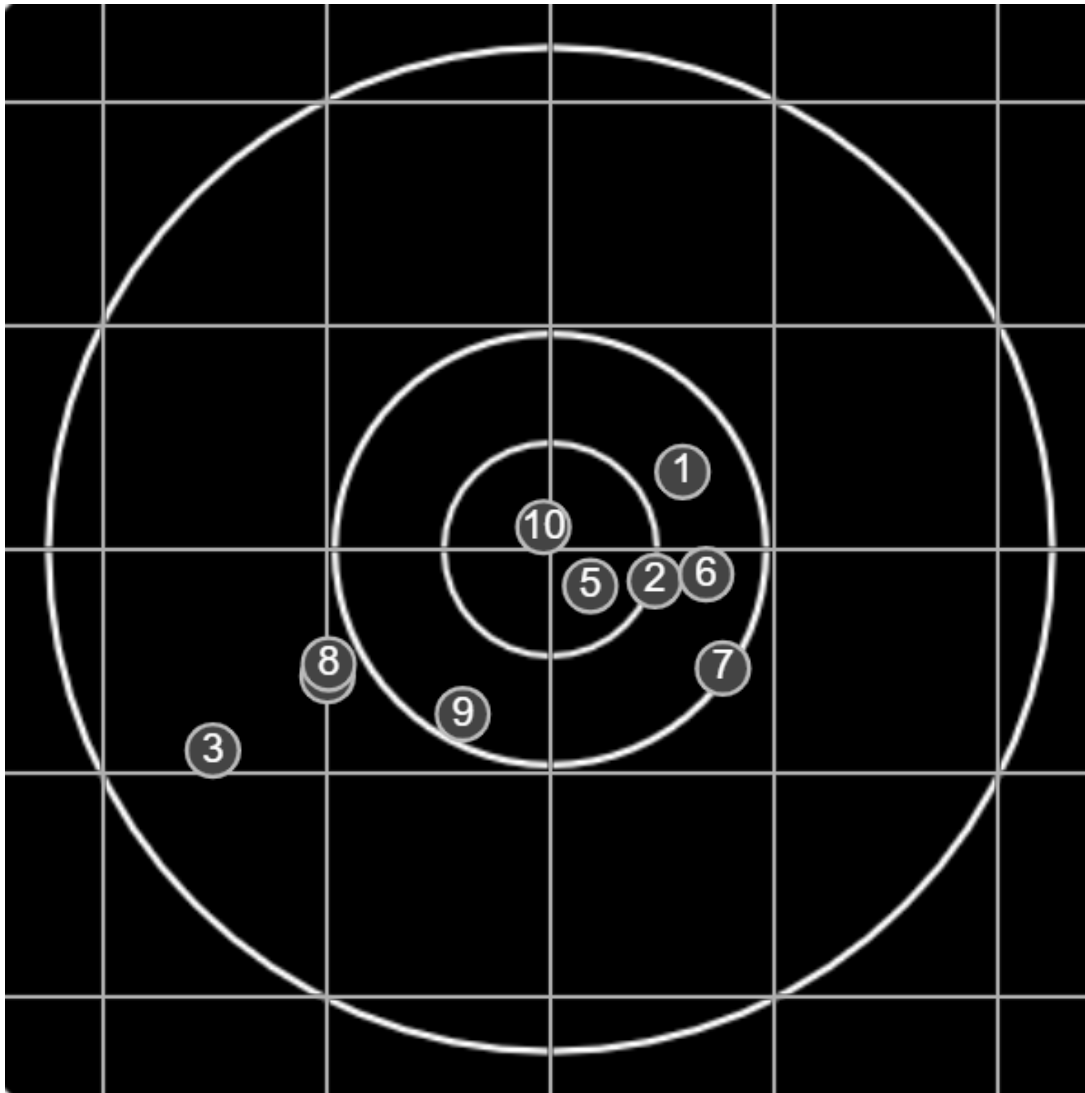

**SILVER
MOUNTAIN
TARGETS**
Made in Canada

true
Sat Aug 14 2021
14:04:31

BRC Club Shoot
Gilmour Cup
500yards

BRC T4 [-94]
AU-500y

Group: 357.0 mm
(321.0w x 251.1h)

(Iron)
Shooter
Gordon Shepherd [m02]

46.1

FINAL
v: 2016, sd: 22.9

#	fps	score
10	2048	4
9	2006	5
8	2017	4
7	2038	5
6	2025	4
5	2038	V
4	2001	5
3	2000	4
2	2016	5
1	1965	5
S1	1942	(4)

**SILVER
MOUNTAIN
TARGETS**
Made in Canada

true
Sat Aug 14 2021
14:49:36

BRC Club Shoot
Gilmour Cup
500yards

BRC T4 [-94]
AU-500y

Group: 324.2 mm
(302.8w x 165.4h)

(Iron)
Shooter
Gordon Shepherd [m02]

47.3

FINAL
v: 2042, sd: 16.5

#	fps	score
10	2039	V
9	2010	5
8	2049	4
7	2035	5
6	2040	5
5	2070	V
4	2060	4
3	2033	4
2	2029	V
1	2057	5