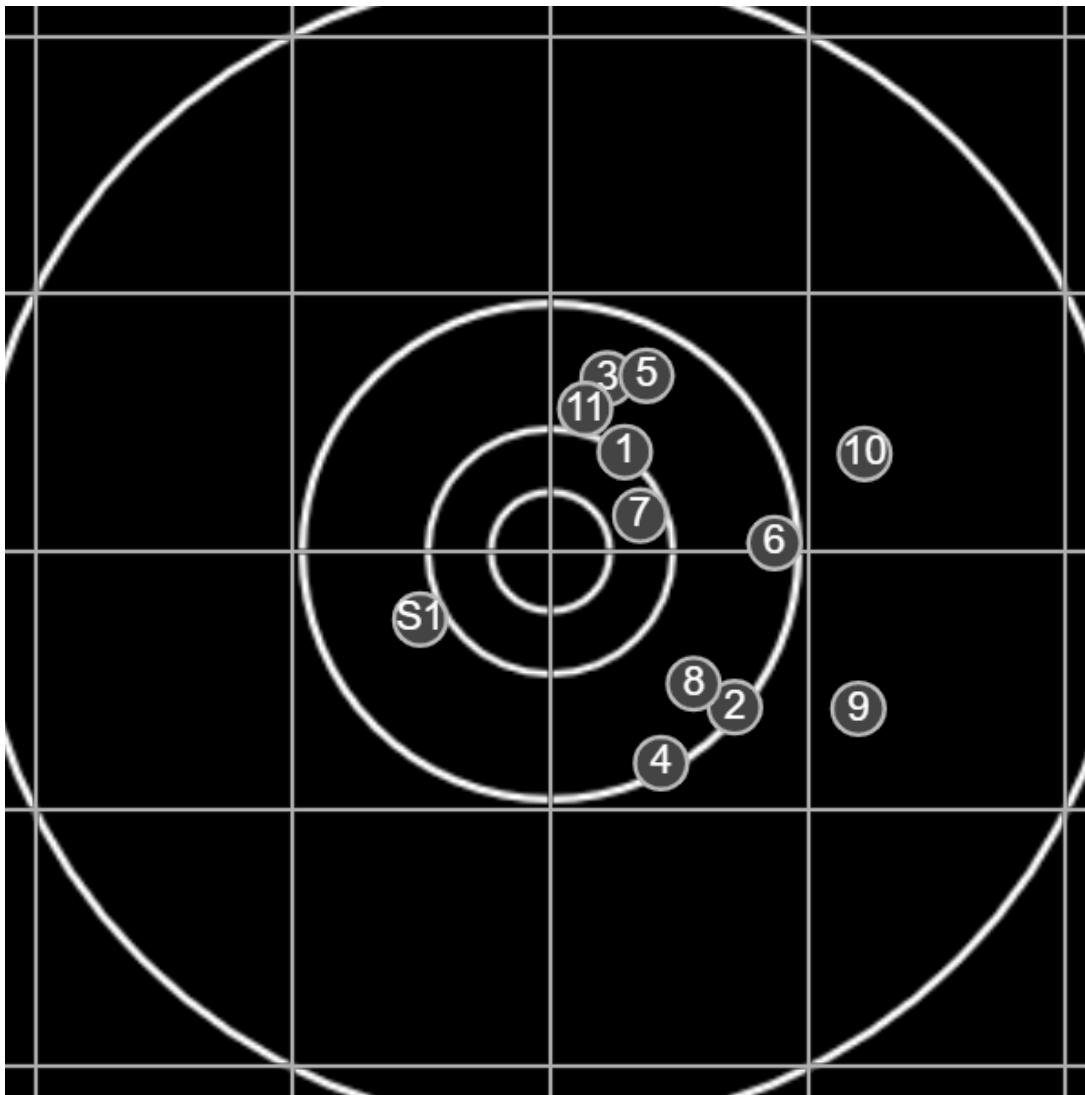

BRC T4 [-94]
AU-500y

Group: 214.1 mm
(132.8w x 200.0h)

(F)

Shooter

Mal Wright [m24]

TOO MANY SHOTS!

v: 2192, sd: 13.4

#	fps	score
11	2226	5
10	2197	4
9	2189	4
8	2197	5
7	2188	6
6	2191	5
5	2183	5
4	2166	5
3	2188	5
2	2194	5
1	2193	6
S1	2170	(5)

**SILVER
MOUNTAIN
TARGETS**
Made in Canada

Sat Aug 14 2021
15:04:24

BRC Club Shoot
Gilmour Cup
500yards

BRC T4 [-94]
AU-500y

Group: 46.3 mm
(39.9w x 27.8h)

(F)

Shooter
Mal Wright [m24]

12.1