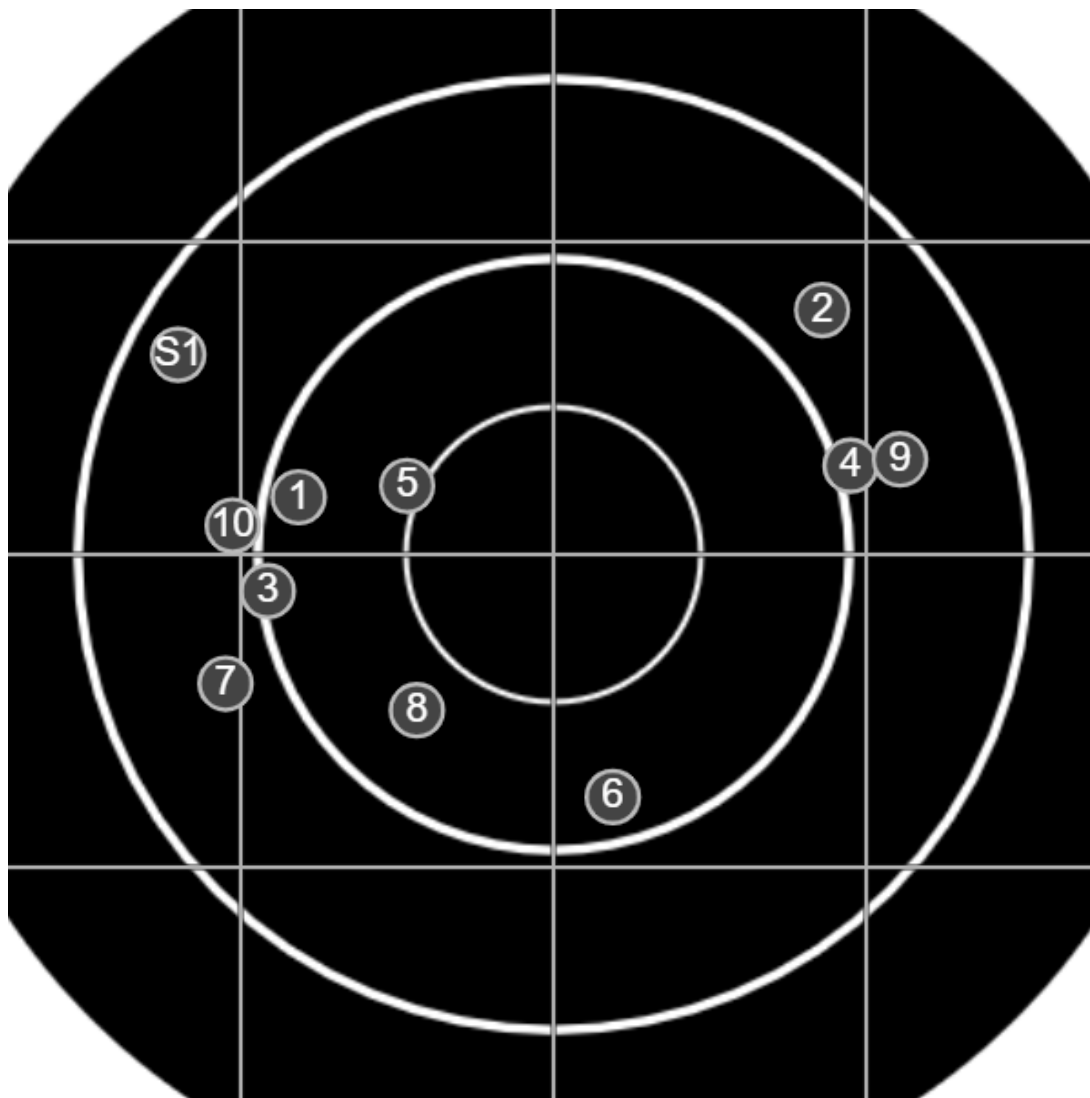

**SILVER
MOUNTAIN
TARGETS**
Made in Canada

Sat Dec 18 2021
14:29:12

BRC Club Shoot
Captains Trophy
900yards

BRC T6 [-61]
AU-LR

Group: 1142.0 mm
(1091.0w x 512.8h)

(Iron)
Shooter
Gordon Shepherd [m02]
37.1
9 / 10 shots
v: 1450, sd: 10.3

#	fps	score
10	1439	5
9	1448	2
8	1461	5
7	1459	5
6	1443	3
5	1450	3
4	1443	V
3	1468	4
2	0	0
1	1435	5
S1	1458	(3)

**SILVER
MOUNTAIN
TARGETS**
Made in Canada

true
Sat Dec 18 2021
15:21:43

BRC Club Shoot
Captains Trophy
900yards

BRC T6 [-61]
AU-LR

Group: 603.0 mm
(572.2w x 413.2h)

(Iron)
Shooter
Gordon Shepherd [m02]

45.0

FINAL
v: 1437, sd: 13.6

#	fps	score
10	1450	4
9	1438	4
8	1417	5
7	1420	4
6	1443	5
5	1426	5
4	1461	4
3	1429	5
2	1450	4
1	1432	5
S1	1446	(4)