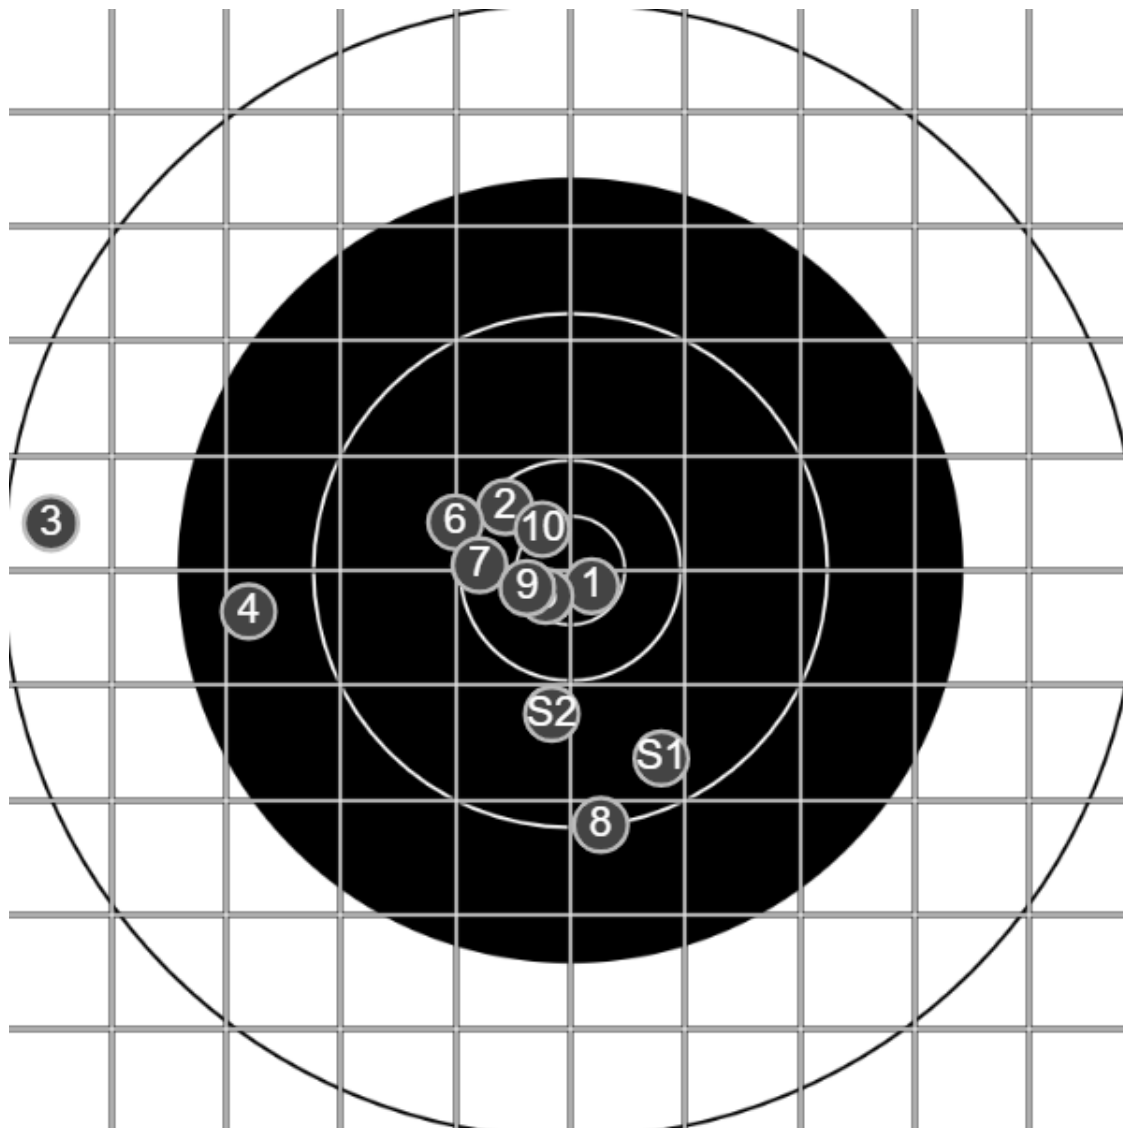

**SILVER
MOUNTAIN
TARGETS**
Made in Canada

true
Tue Feb 02 2021
10:30:28

BRC T6 [-58]
AU-500y

Group: 727.5 mm
(637.8w x 368.7h)

(Iron)
Shooter
Dennis Lavelle [m04]

43.4

FINAL
v: 2022, sd: 36.0

#	fps	score
10	2036	V
9	1967	V
8	1940	4
7	2044	5
6	2048	4
5	2032	V
4	2035	3
3	2023	2
2	2056	5
1	2041	V
S2	2010	(4)
S1	2001	(4)

**SILVER
MOUNTAIN
TARGETS**
Made in Canada

true
Tue Feb 02 2021
11:00:56

BRC T6 [-58]
AU-500y

Group: 335.3 mm
(156.4w x 326.7h)

(Iron)

Shooter
Dennis Lavelle [m04]

49.2

FINAL
v: 2036, sd: 18.8

#	fps	score
10	2044	V
9	2052	5
8	2026	4
7	2033	V
6	2070	5
5	2039	5
4	2032	5
3	2017	5
2	1998	5
1	2045	5
S2	2029	(5)
S1	2004	(V)