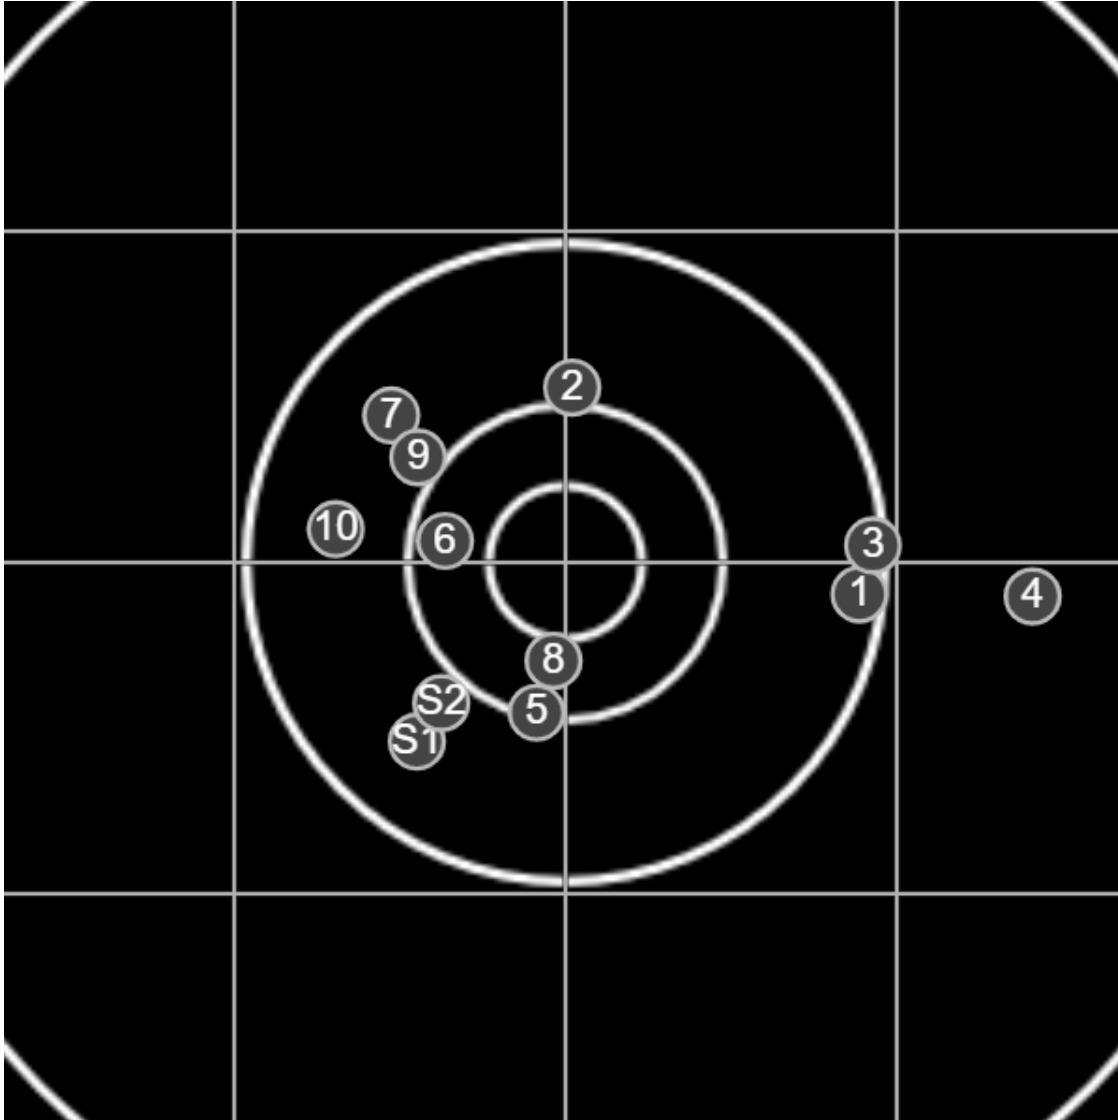

SILVER MOUNTAIN TARGETS
Made in Canada

true
Tue Feb 02 2021
14:59:56

BRC T6 [-58]
AU-500y

Group: 280.9 mm
(279.6w x 130.4h)

(F)

Shooter
Nick Webster [m12]

52.0

FINAL
v: 2086, sd: 21.5