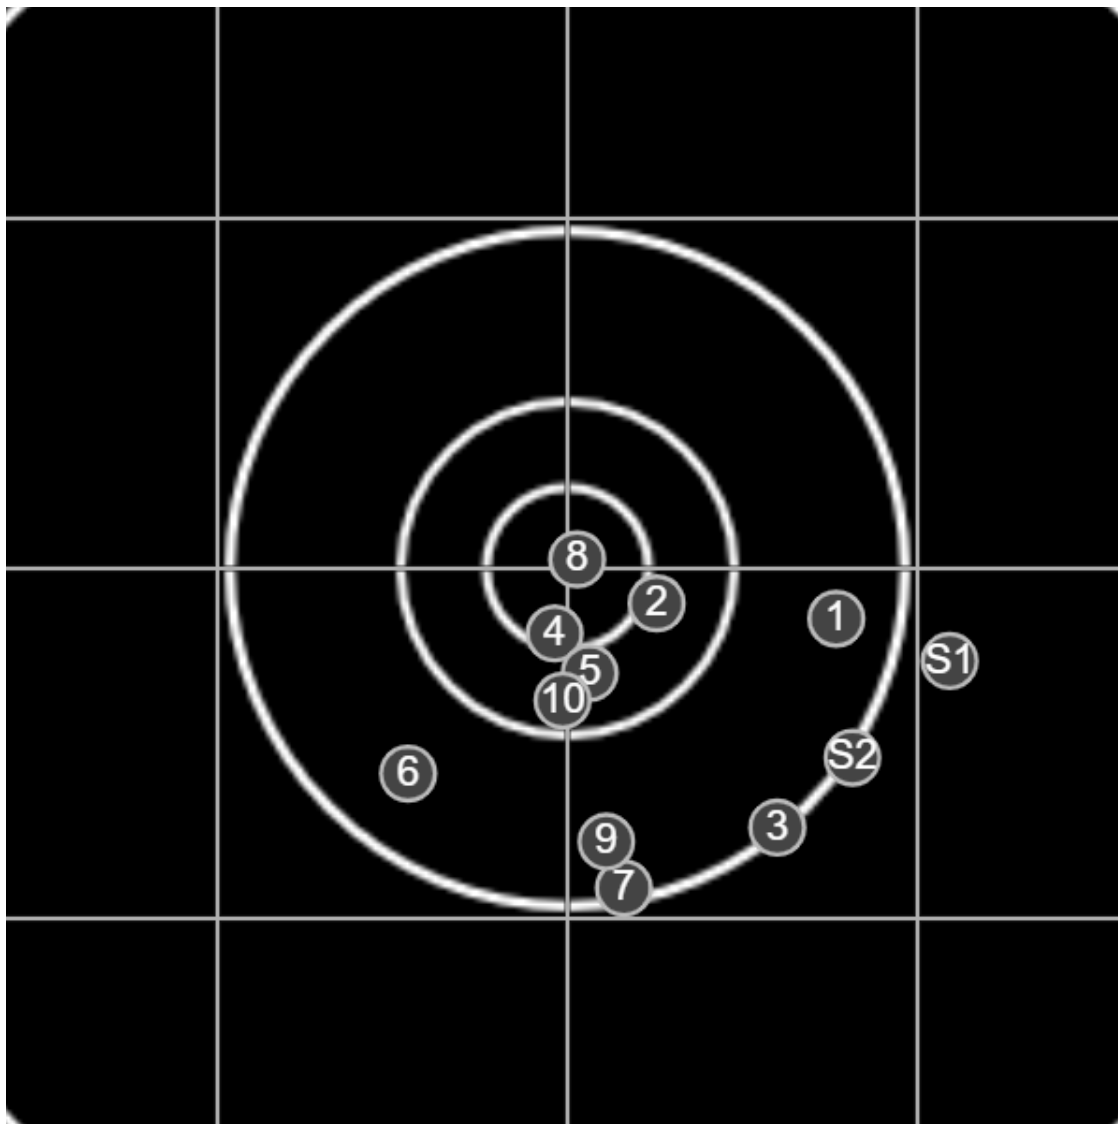

**SILVER
MOUNTAIN
TARGETS**
Made in Canada

true
Tue Feb 02 2021
10:39:25

BRC T6 [-58]
AU-500y

Group: 172.7 mm
(162.4w x 124.6h)

(F)

Shooter
Nick Webster [m12]

55.3

FINAL
v: 2066, sd: 14.6

SILVER MOUNTAIN TARGETS
Made in Canada

true
Tue Feb 02 2021
14:59:56

BRC T6 [-58]
AU-500y

Group: 280.9 mm
(279.6w x 130.4h)

(F)

Shooter
Nick Webster [m12]

52.0

FINAL
v: 2086, sd: 21.5