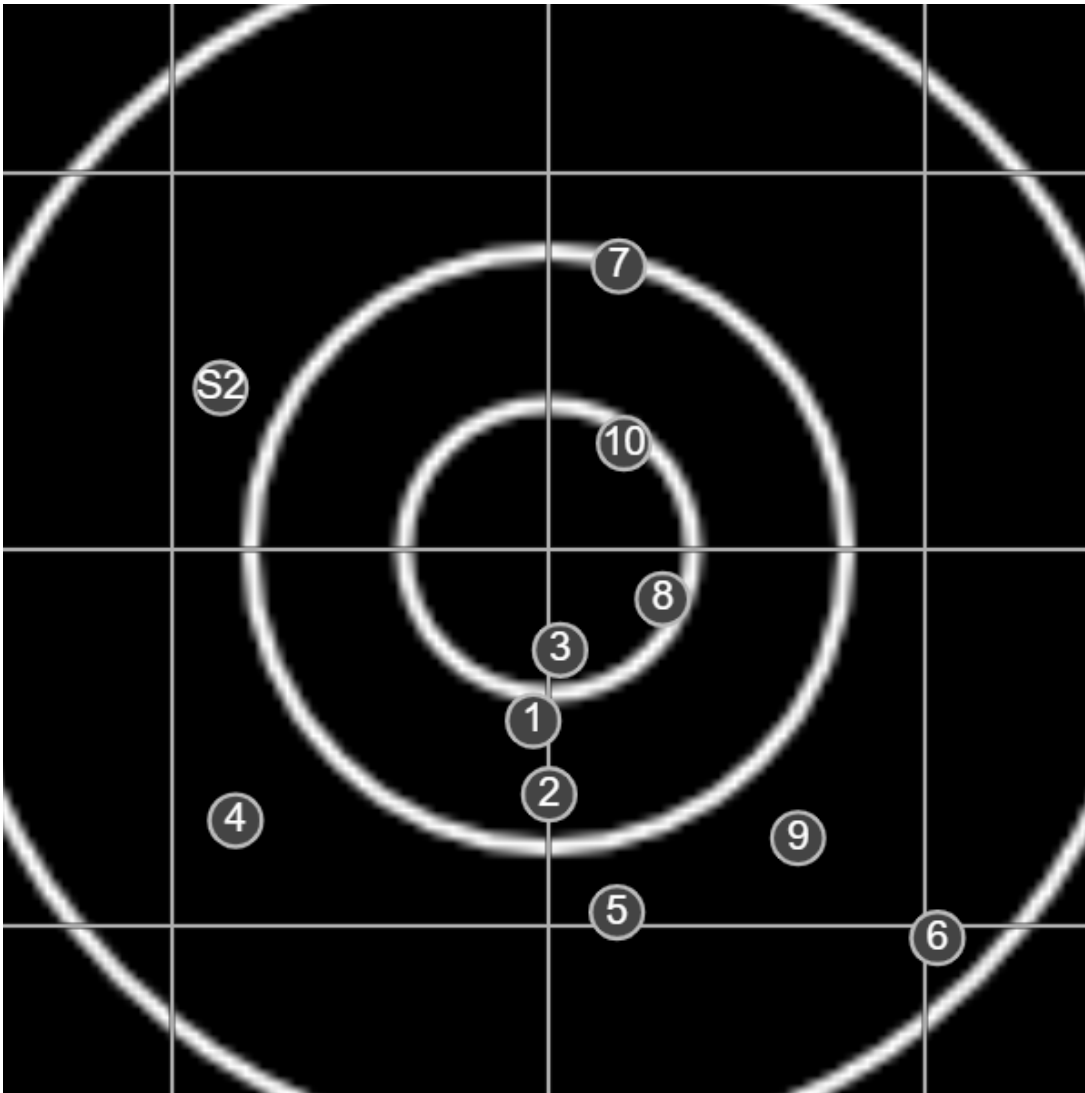

**SILVER
MOUNTAIN
TARGETS**
Made in Canada

true
Sat Feb 06 2021
13:41:41

BRC Club Shoot
F A Wilde Trophy
300yards

BRC T6 [-62]
AU-300y

Group: 157.8 mm
(148.9w x 142.6h)

(Iron)
Shooter
Dennis Lavelle [m04]

46.3

FINAL
v: 2327, sd: 11.7

#	fps	score
10	2338	V
9	2325	4
8	2330	V
7	2346	5
6	2331	4
5	2311	4
4	2339	4
3	2308	V
2	2320	5
1	2321	5
S2	2316	(4)
S1	2284	(1)

**SILVER
MOUNTAIN
TARGETS**
Made in Canada

true
Sat Feb 06 2021
14:50:53

BRC Club Shoot
F A Wilde Trophy
300yards

BRC T6 [-62]
AU-300y

Group: 160.6 mm
(128.0w x 101.3h)

(Iron)
Shooter
Dennis Lavelle [m04]

46.4

FINAL
v: 2336, sd: 11.7

#	fps	score
10	2347	4
9	2340	4
8	2337	V
7	2325	V
6	2343	4
5	2354	V
4	2329	4
3	2326	5
2	2345	5
1	2313	V
S2	2313	(4)
S1	2316	(4)