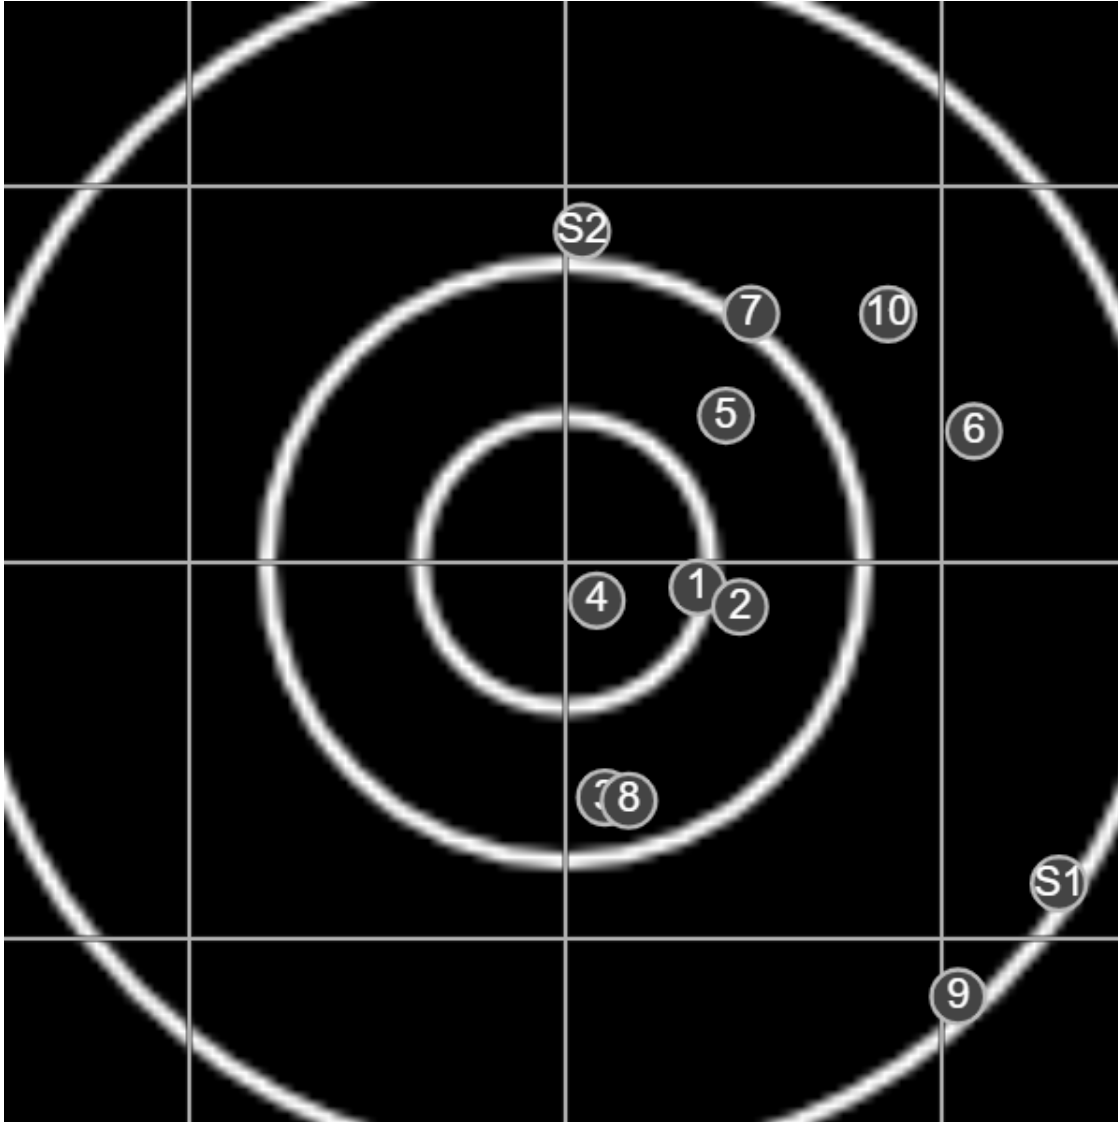

**SILVER  
MOUNTAIN  
TARGETS**  
Made in Canada

true  
Sat Feb 06 2021  
14:05:58

**BRC Club Shoot**  
F A Wilde Trophy  
300yards

**BRC T6 [-62]**  
AU-300y

Group: 151.2 mm  
(79.9w x 144.6h)

(Iron)  
**Shooter**  
Gordon Shepherd [m02]

**47.2**

**FINAL**  
v: 2308, sd: 10.3

#	fps	score
10	2291	4
9	2316	4
8	2303	5
7	2288	5
6	2316	4
5	2315	5
4	2304	V
3	2308	5
2	2316	5
1	2318	V
S2	2291	(4)
S1	2266	(4)

**SILVER  
MOUNTAIN  
TARGETS**  
Made in Canada

true  
Sat Feb 06 2021  
15:17:31

**BRC Club Shoot**  
F A Wilde Trophy  
300yards

**BRC T6 [-62]**  
AU-300y

Group: 125.7 mm  
(124.8w x 82.7h)

(Iron)  
**Shooter**  
Gordon Shepherd [m02]

**48.5**

**FINAL**  
v: 2315, sd: 18.2