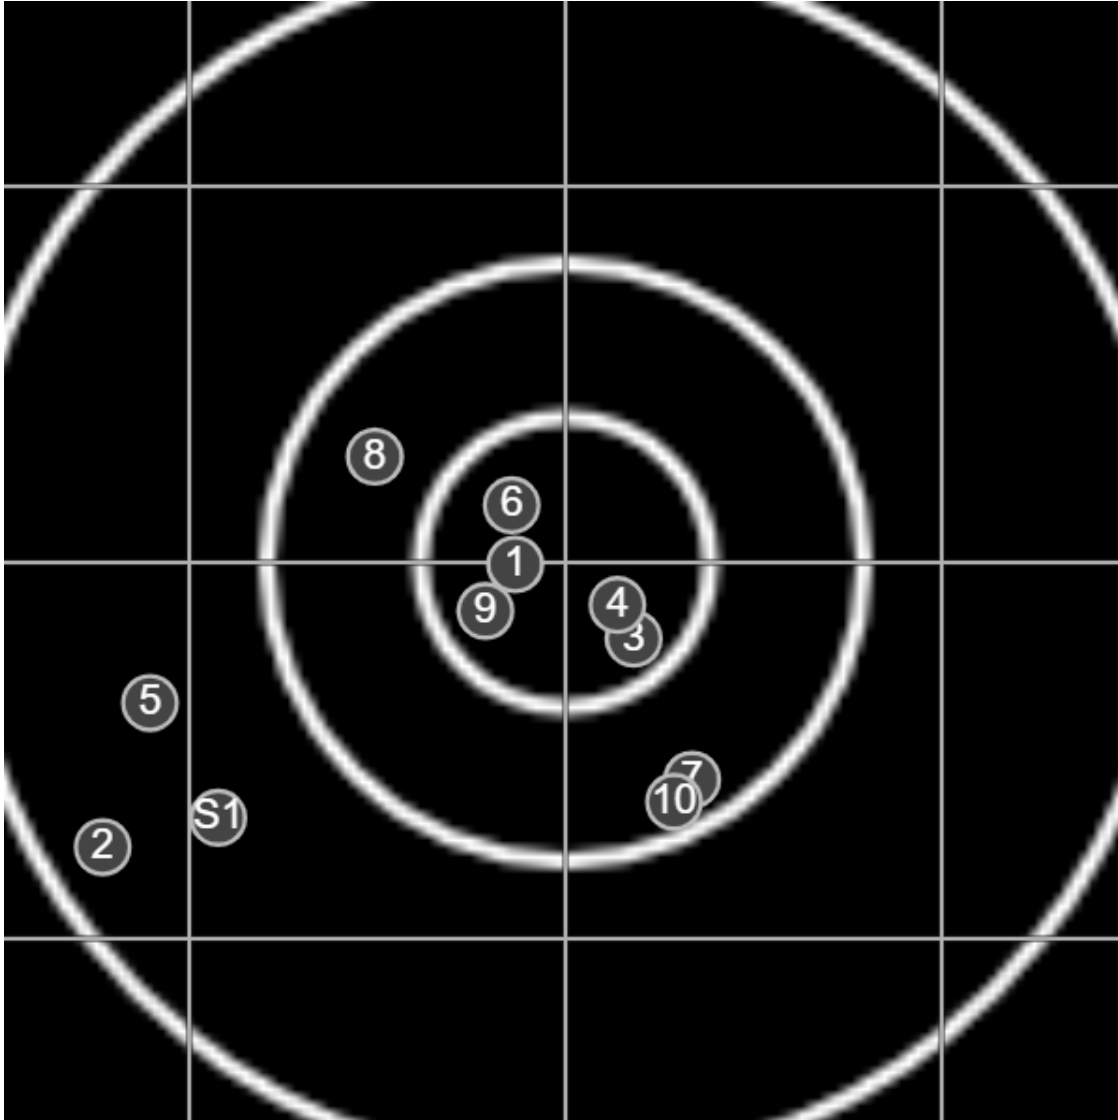

true  
Sat Feb 06 2021  
15:17:31

**BRC Club Shoot**  
F A Wilde Trophy  
300yards

**BRC T6 [-62]**  
AU-300y

Group: 125.7 mm  
(124.8w x 82.7h)

(Iron)  
**Shooter**  
Gordon Shepherd [m02]

**48.5**

**FINAL**  
v: 2315, sd: 18.2