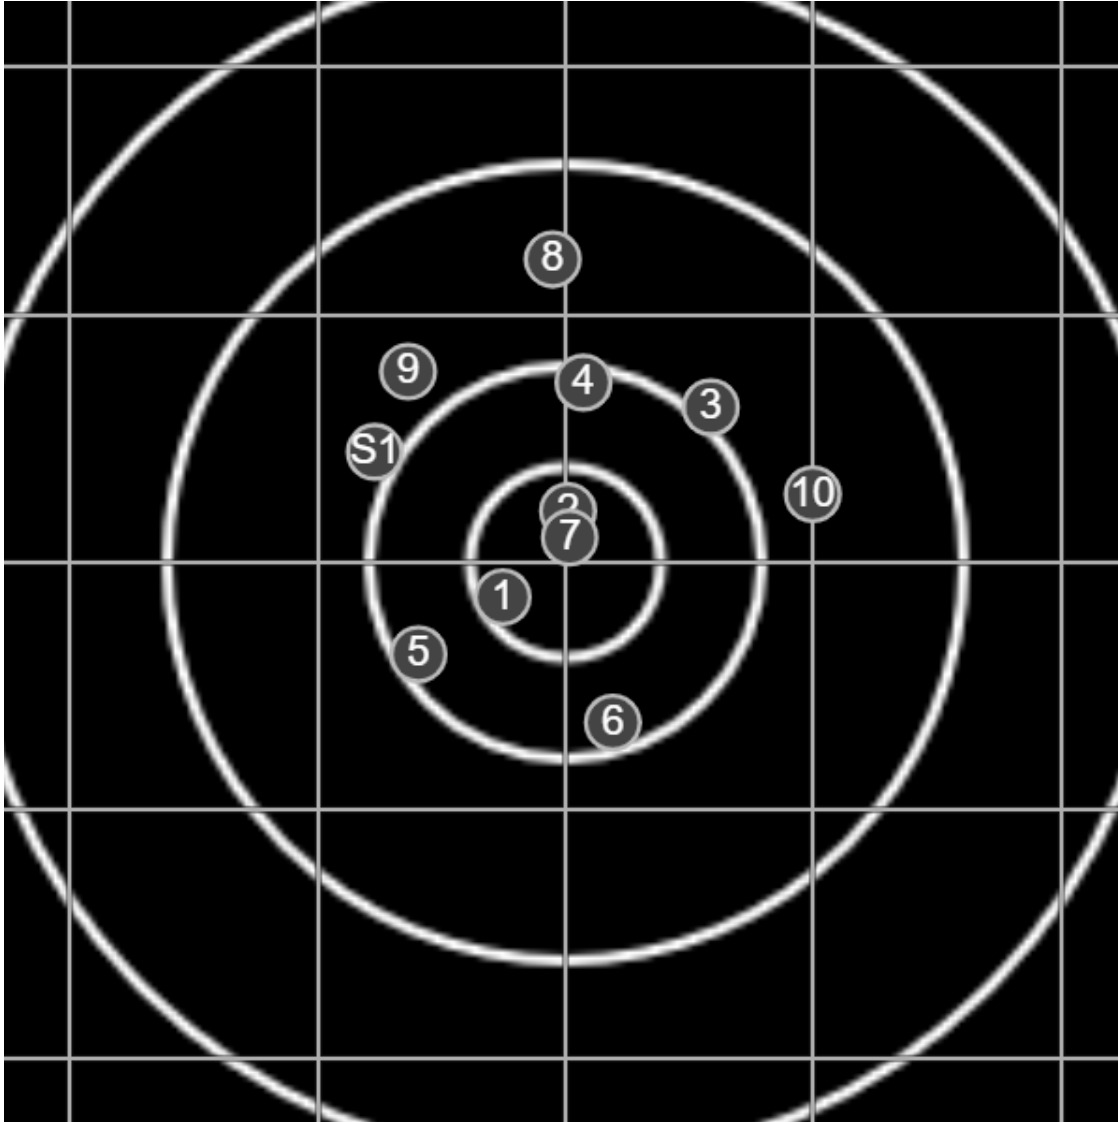

**SILVER
MOUNTAIN
TARGETS**
Made in Canada

true
Sat Feb 06 2021
14:39:45

BRC Club Shoot
F A Wilde Trophy
300yards

BRC T6 [-62]
AU-300y

Group: 153.7 mm
(86.8w x 152.5h)

(Iron)
Shooter
Graeme Bright [m01]

49.6

FINAL
v: 2430, sd: 7.9

#	fps	score
10	2431	V
9	2448	V
8	2428	V
7	2421	4
6	2436	5
5	2434	V
4	2422	V
3	2421	5
2	2426	V
1	2432	5
S1	2406	(3)

**SILVER
MOUNTAIN
TARGETS**
Made in Canada

true
Sat Feb 06 2021
15:59:40

BRC Club Shoot
F A Wilde Trophy
300yards

BRC T6 [-62]
AU-300y

Group: 150.5 mm
(130.3w x 149.3h)

(Iron)
Shooter
Graeme Bright [m01]

47.3

FINAL
v: 2453, sd: 7.2

#	fps	score
10	2455	4
9	2449	4
8	2453	4
7	2453	V
6	2439	5
5	2462	5
4	2446	5
3	2460	5
2	2464	V
1	2452	V
S1	2440	(4)