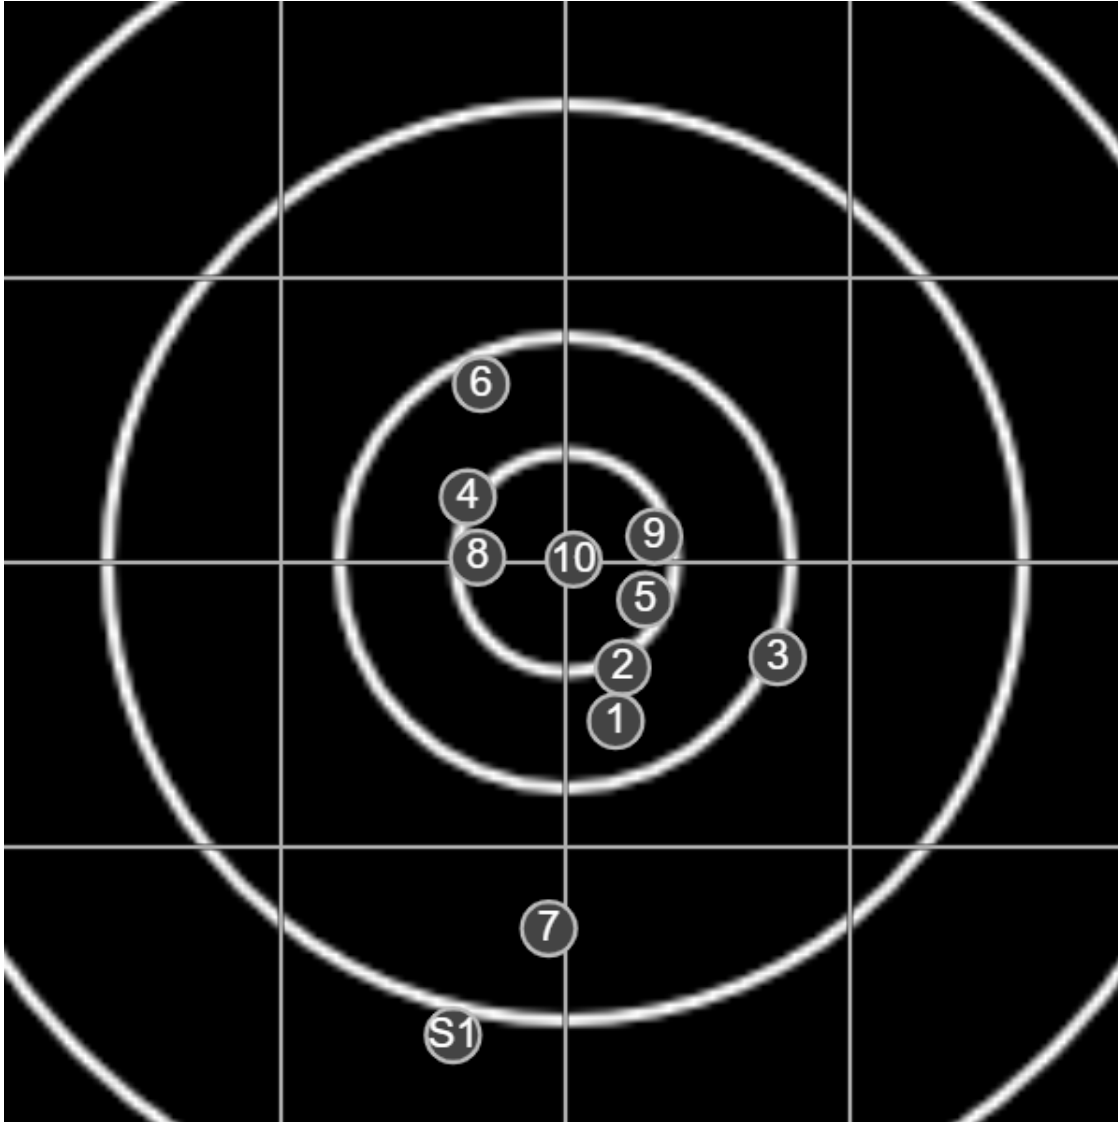

**SILVER
MOUNTAIN
TARGETS**
Made in Canada

true
Sat Feb 06 2021
14:39:45

BRC Club Shoot
F A Wilde Trophy
300yards

BRC T6 [-62]
AU-300y

Group: 153.7 mm
(86.8w x 152.5h)

(Iron)
Shooter
Graeme Bright [m01]

49.6

FINAL
v: 2430, sd: 7.9

#	fps	score
10	2431	V
9	2448	V
8	2428	V
7	2421	4
6	2436	5
5	2434	V
4	2422	V
3	2421	5
2	2426	V
1	2432	5
S1	2406	(3)

**SILVER
MOUNTAIN
TARGETS**
Made in Canada

true
Sat Feb 06 2021
15:59:40

BRC Club Shoot
F A Wilde Trophy
300yards

BRC T6 [-62]
AU-300y

Group: 150.5 mm
(130.3w x 149.3h)

(Iron)
Shooter
Graeme Bright [m01]

47.3

FINAL
v: 2453, sd: 7.2

#	fps	score
10	2455	4
9	2449	4
8	2453	4
7	2453	V
6	2439	5
5	2462	5
4	2446	5
3	2460	5
2	2464	V
1	2452	V
S1	2440	(4)