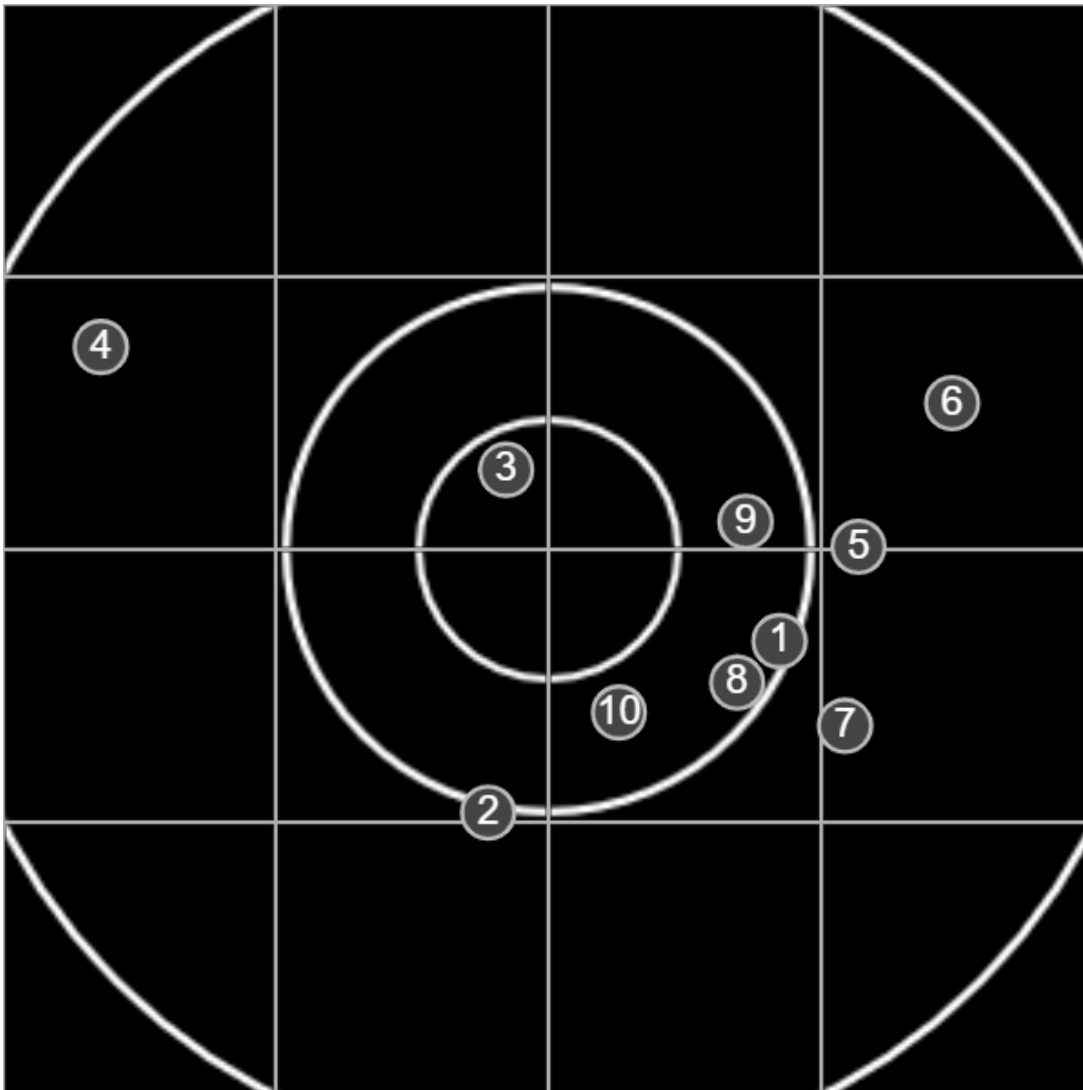

**SILVER
MOUNTAIN
TARGETS**
Made in Canada

true
Sat Feb 13 2021
16:27:25

BRC Club Shoot
F A Wilde Trophy
500yards

BRC T6 [-60]
AU-500y

Group: 416.2 mm
(415.3w x 227.2h)

(Iron)
Shooter
Gordon Shepherd [m02]

46.1

FINAL
v: 2055, sd: 21.6

#	fps	score
10	2070	5
9	2024	5
8	2052	5
7	2066	4
6	2073	4
5	2041	4
4	2070	4
3	2026	V
2	2094	5
1	2038	5