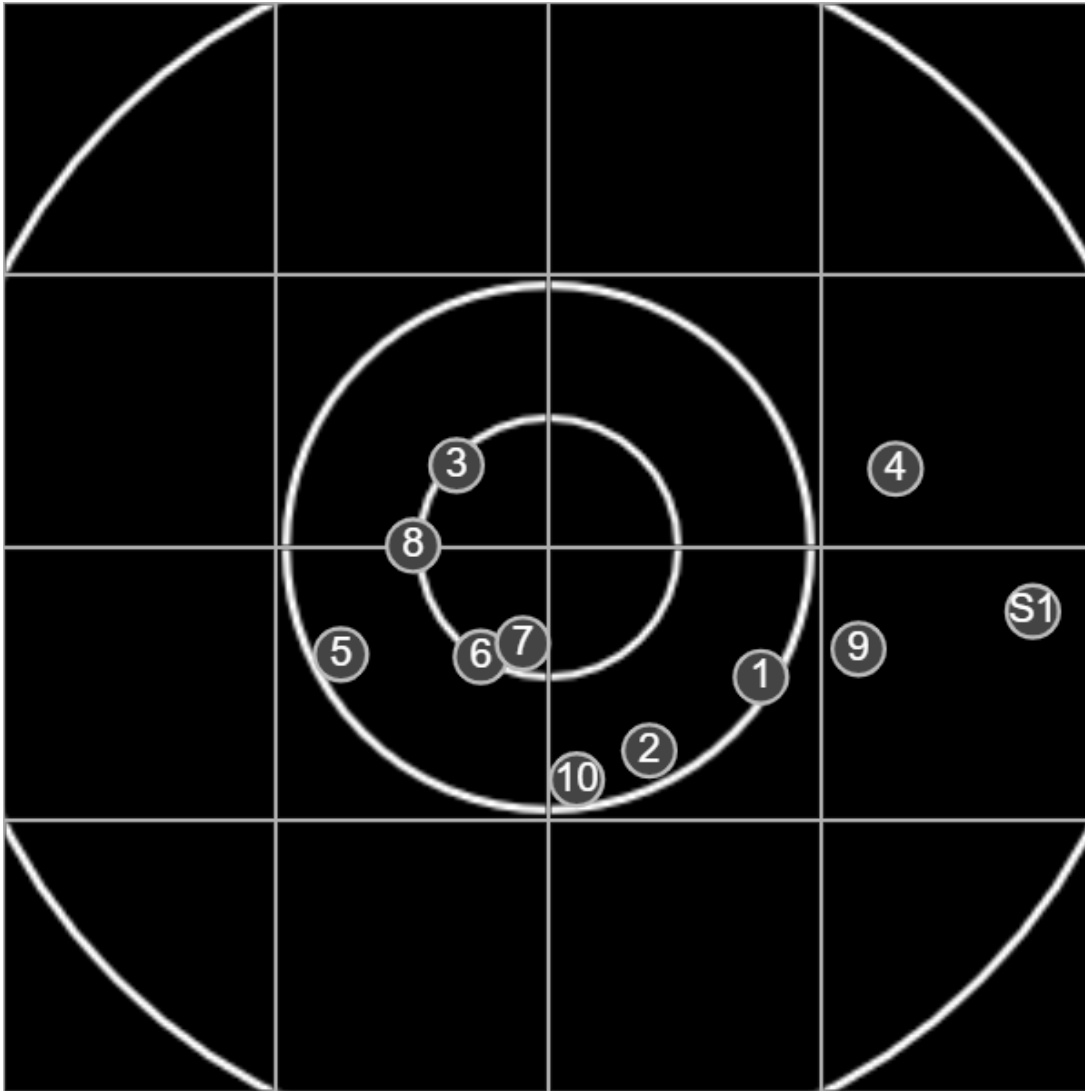

BRC Club Shoot
F A Wilde Trophy
500yards

BRC T6 [-60]
AU-500y

Group: 285.4 mm
(270.7w x 153.3h)

(Iron)
Shooter
Gordon Shepherd [m02]

48.4

FINAL
v: 2083, sd: 39.5

#	fps	score
10	2070	5
9	2058	4
8	2092	V
7	2051	V
6	2178	V
5	2085	5
4	2129	4
3	2075	V
2	2045	5
1	2051	5
S1	2082	(4)

**SILVER
MOUNTAIN
TARGETS**
Made in Canada

true
Sat Feb 13 2021
16:27:25

BRC Club Shoot
F A Wilde Trophy
500yards

BRC T6 [-60]
AU-500y

Group: 416.2 mm
(415.3w x 227.2h)

(Iron)
Shooter
Gordon Shepherd [m02]