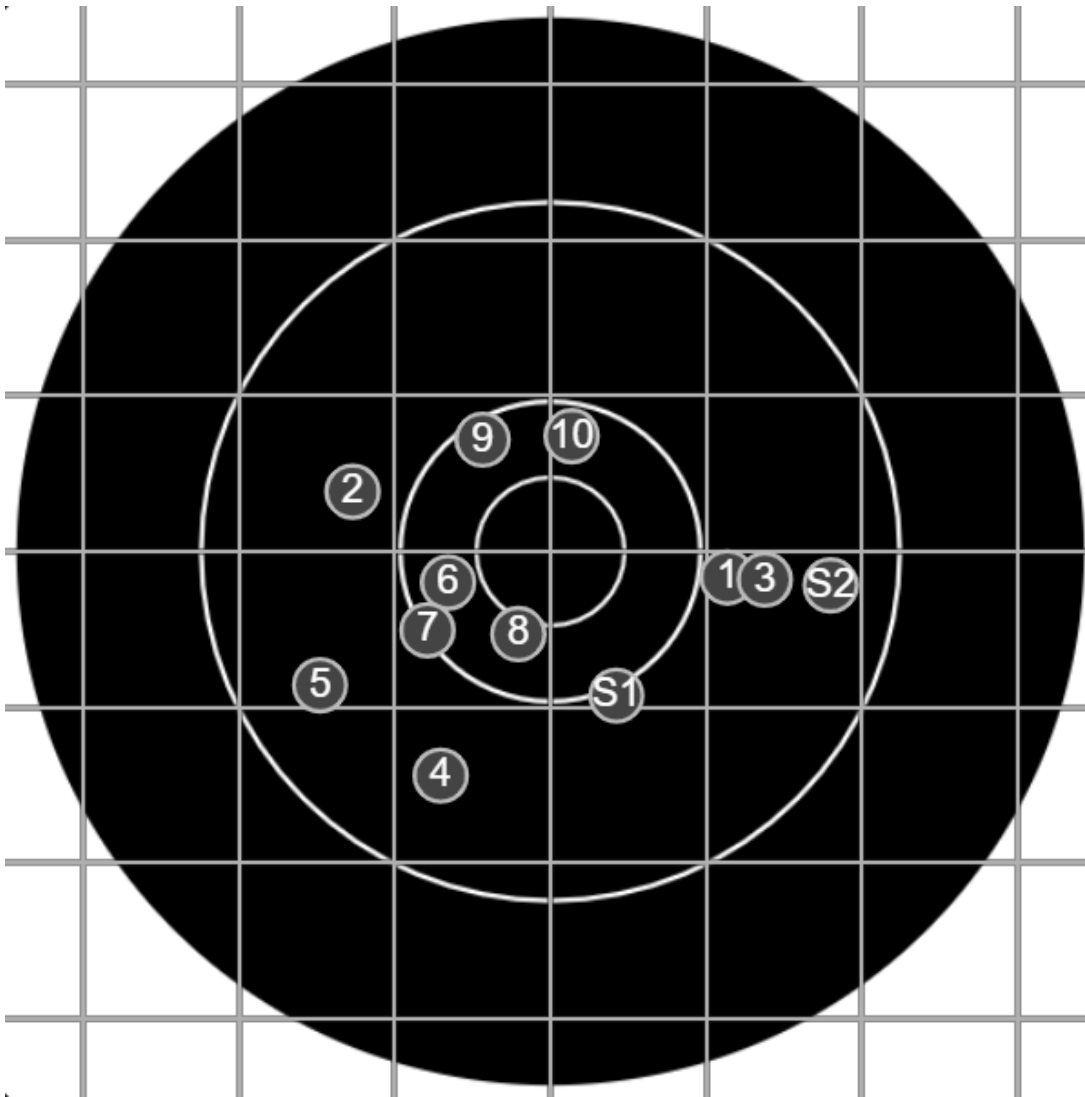

**SILVER
MOUNTAIN
TARGETS**
Made in Canada

true
Sat Feb 13 2021
14:22:28

BRC Club Shoot
F A Wilde Trophy
500yards

BRC T6 [-60]
AU-500y

Group: 390.1 mm
(379.5w x 289.6h)

(Iron)
Shooter
Gordon Shepherd [m02]

45.0

FINAL
v: 2035, sd: 23.0

#	fps	score
10	2060	5
9	2065	5
8	2025	5
7	2026	5
6	2052	5
5	2006	4
4	2017	4
3	2040	4
2	2060	4
1	1997	4
S2	2091	(4)
S1	2022	(4)