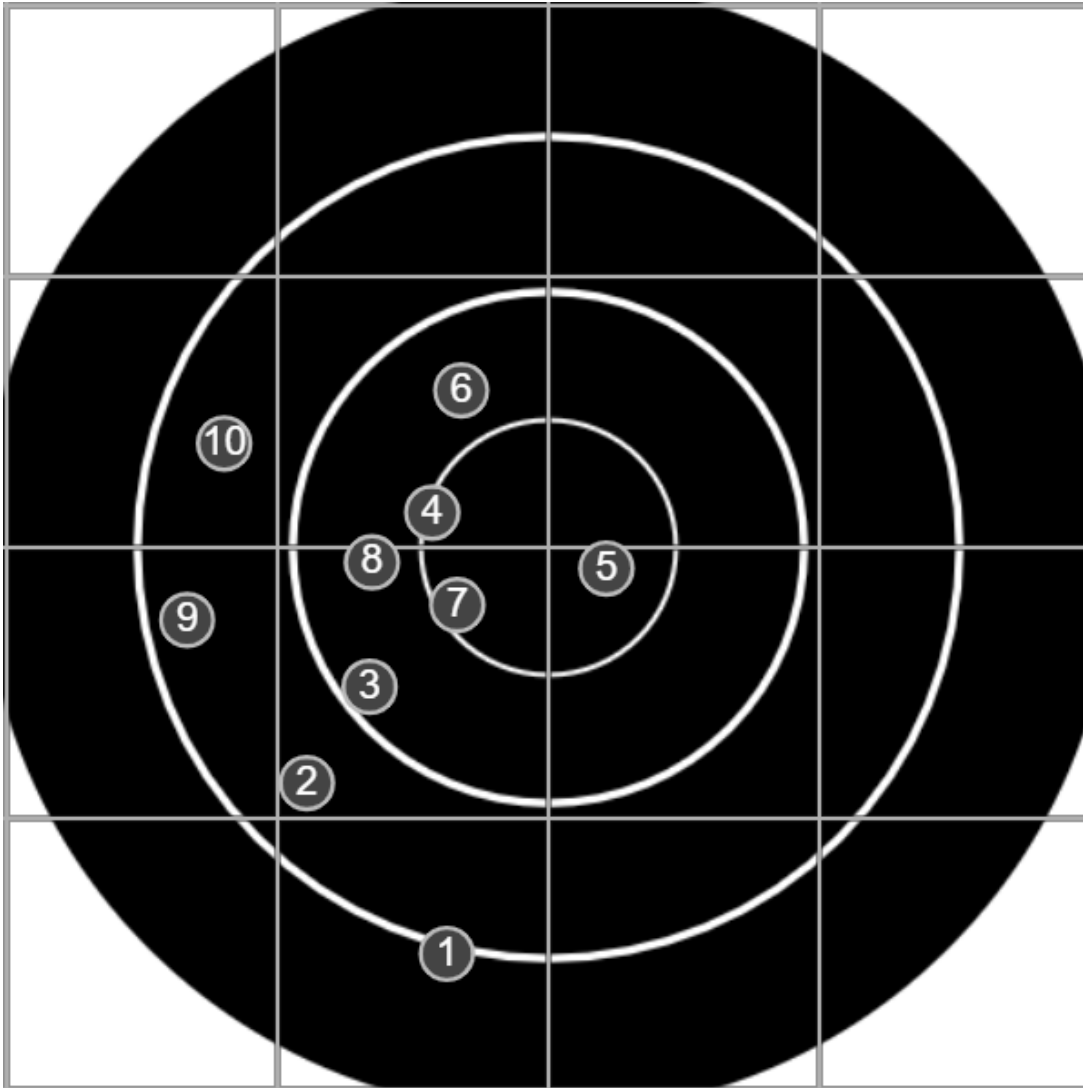

**SILVER
MOUNTAIN
TARGETS**
Made in Canada

true
Sat Feb 20 2021
14:14:28

BRC Club Shoot
Captains Handicap Trophy
800yards

BRC T6 [-61]
AU-LR

Group: 553.4 mm
(411.6w x 553.2h)

(Iron)
Shooter
Dennis Lavelle [m04]

46.3

FINAL
v: 1644, sd: 15.6

#	fps	score
10	1638	4
9	1625	4
8	1668	5
7	1648	V
6	1632	5
5	1660	V
4	1656	V
3	1659	5
2	1623	4
1	1629	4