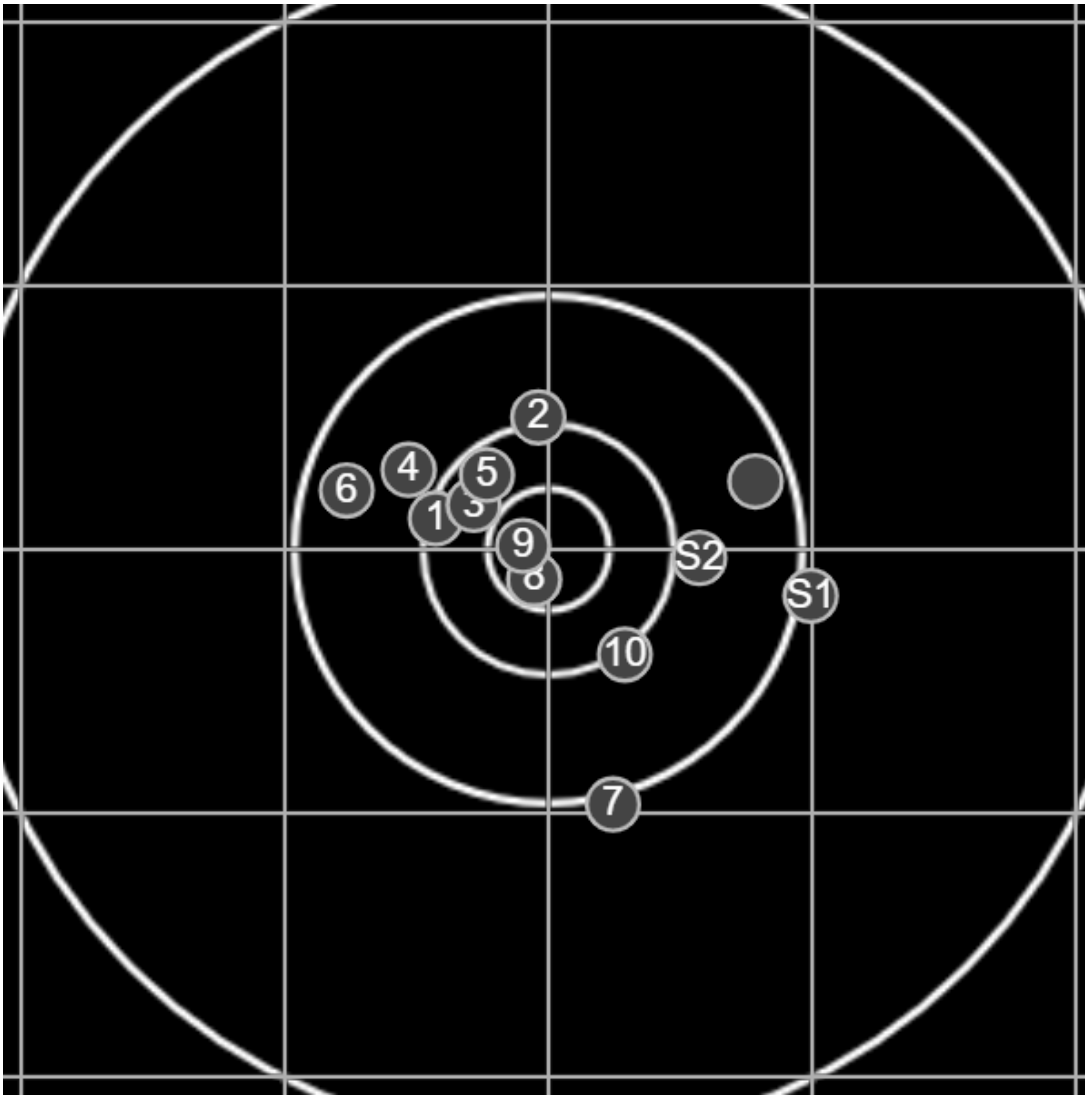

**SILVER
MOUNTAIN
TARGETS**
Made in Canada

true
Sat Feb 20 2021
10:12:27

BRC Club Shoot
Captains Handicap Trophy
500yards

BRC T6 [-61]
AU-500y

Group: 207.6 mm
(140.3w x 195.2h)

(F)
Shooter
Nick Webster [m12]

57.2

FINAL
v: 2091, sd: 17.2

#	fps	score
10	2088	6
9	2094	X
8	2084	X
7	2062	5
6	2079	5
5	2117	6
4	2080	5
3	2084	6
2	2119	6
1	2106	6
S2	2089	(5)
	2111	(5)
S1	2080	(4)

**SILVER
MOUNTAIN
TARGETS**
Made in Canada

true
Sat Feb 20 2021
11:29:54

BRC Club Shoot
Captains Handicap Trophy
600yards

BRC T6 [-61]
AU-600y

Group: 190.0 mm
(130.8w x 157.4h)

(F)
Shooter
Nick Webster [m12]

57.4

FINAL
v: 1973, sd: 14.4

#	fps	score
10	1969	X
9	1957	6
8	2006	5
7	1980	6
6	1961	X
5	1961	5
4	1961	X
3	1978	6
2	1985	X
1	1966	5
S2	1933	(5)
S1	1970	(X)