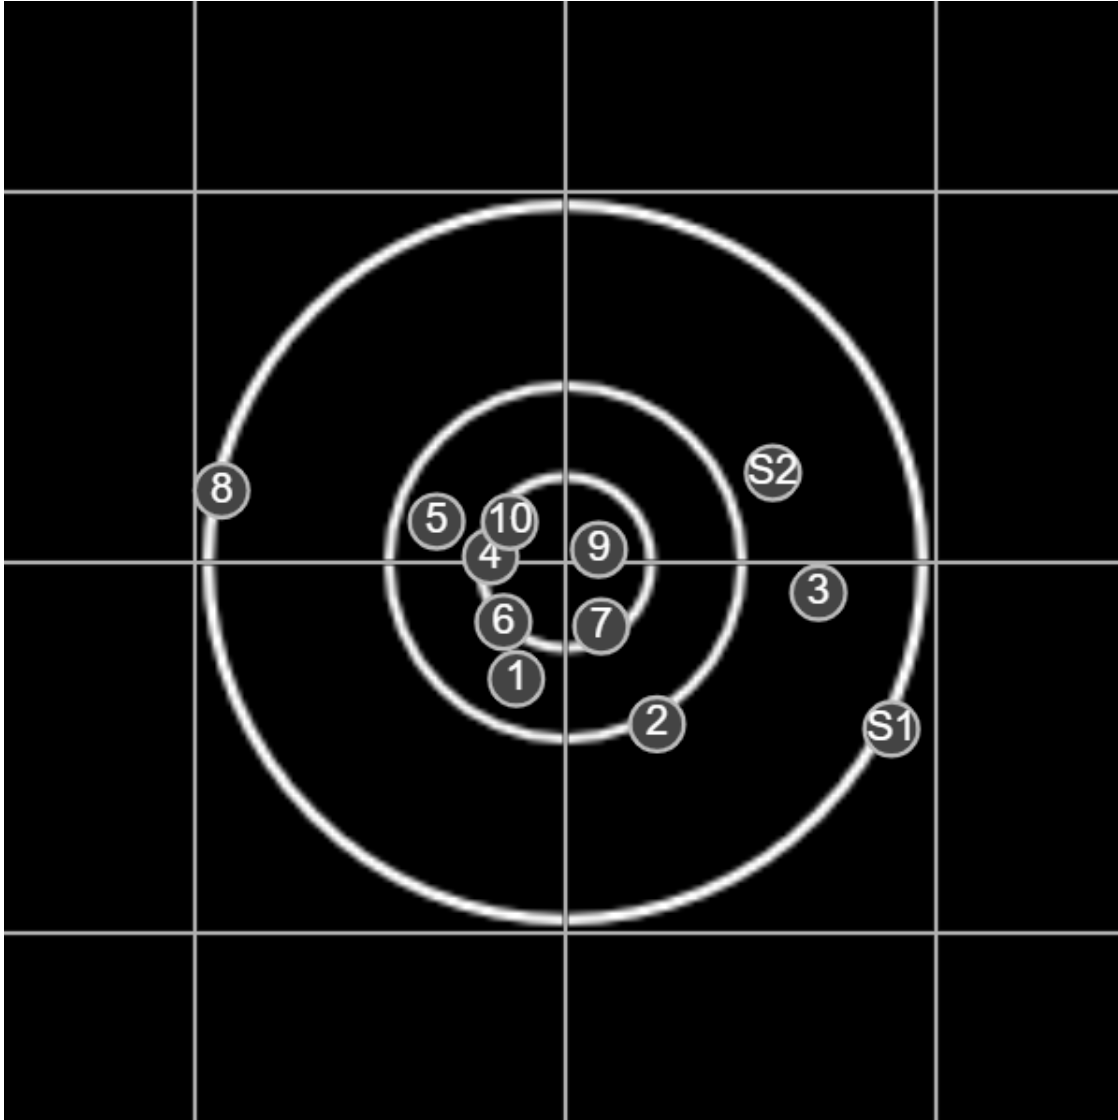

**SILVER
MOUNTAIN
TARGETS**
Made in Canada

true
Sat Jan 02 2021
13:35:50

BRC Club Shoot
L Williams Cup
500yards

BRC T4 [-63]
AU-500y

Group: 217.1 mm
(213.9w x 83.8h)

(F)

Shooter
Colin Howell [m10]

58.5

FINAL
v: 1997, sd: 12.5

#	fps	score
10	1995	X
9	2004	X
8	1980	5
7	1999	X
6	1969	X
5	2007	6
4	1994	X
3	2004	5
2	2010	6
1	2006	6
S2	2024	(5)
S1	1985	(5)

**SILVER
MOUNTAIN
TARGETS**
Made in Canada

true
Sat Jan 02 2021
14:28:02