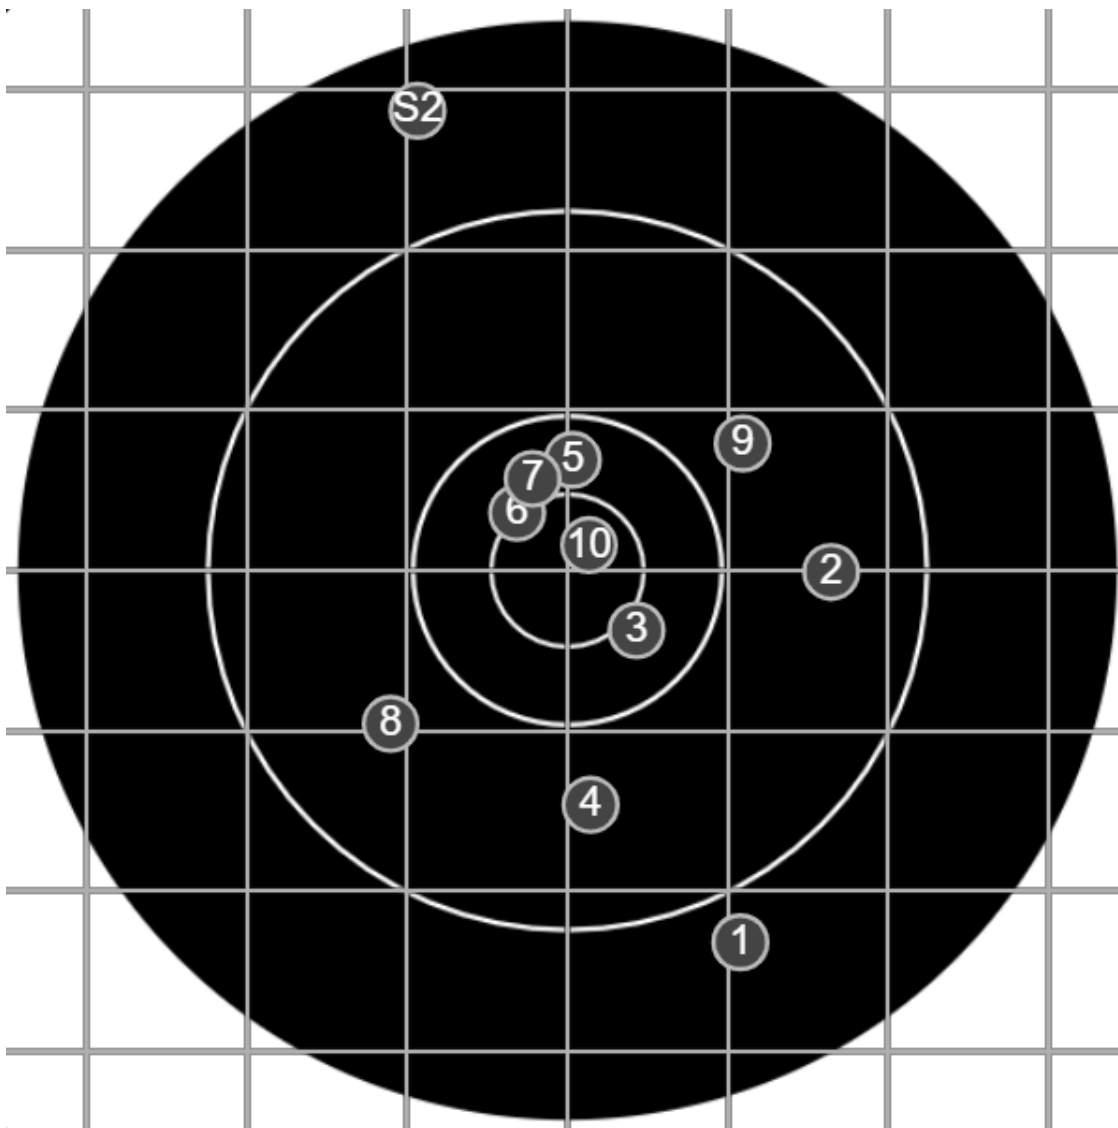

SILVER MOUNTAIN TARGETS
Made in Canada

true
Sat Jan 02 2021
14:02:48

BRC Club Shoot
L Williams Cup
500yards

BRC T6 [-61]
AU-500y

Group: 423.3 mm
(365.2w x 413.5h)

(Iron)
Shooter
Dennis Lavelle [m04]

44.2

FINAL
v: 1947, sd: 22.4