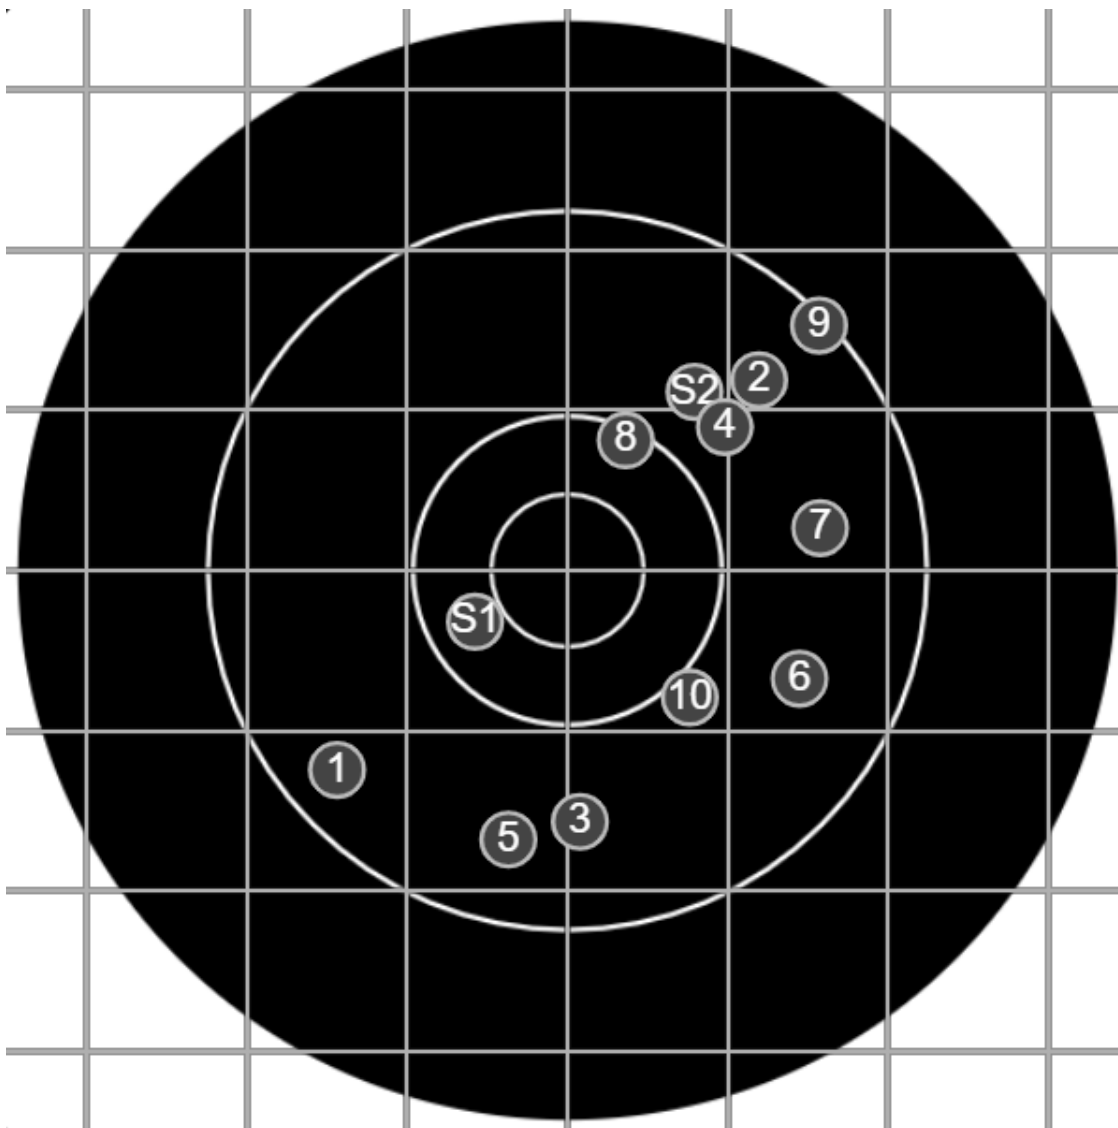

SILVER MOUNTAIN TARGETS
Made in Canada

true
Sat Jan 02 2021
15:46:46

BRC Club Shoot
L Williams Cup
500yards

BRC T6 [-61]
AU-500y

Group: 543.5 mm
(400.5w x 426.2h)

(Iron)
Shooter
Dennis Lavelle [m04]

41.0

FINAL
v: 1949, sd: 24.0