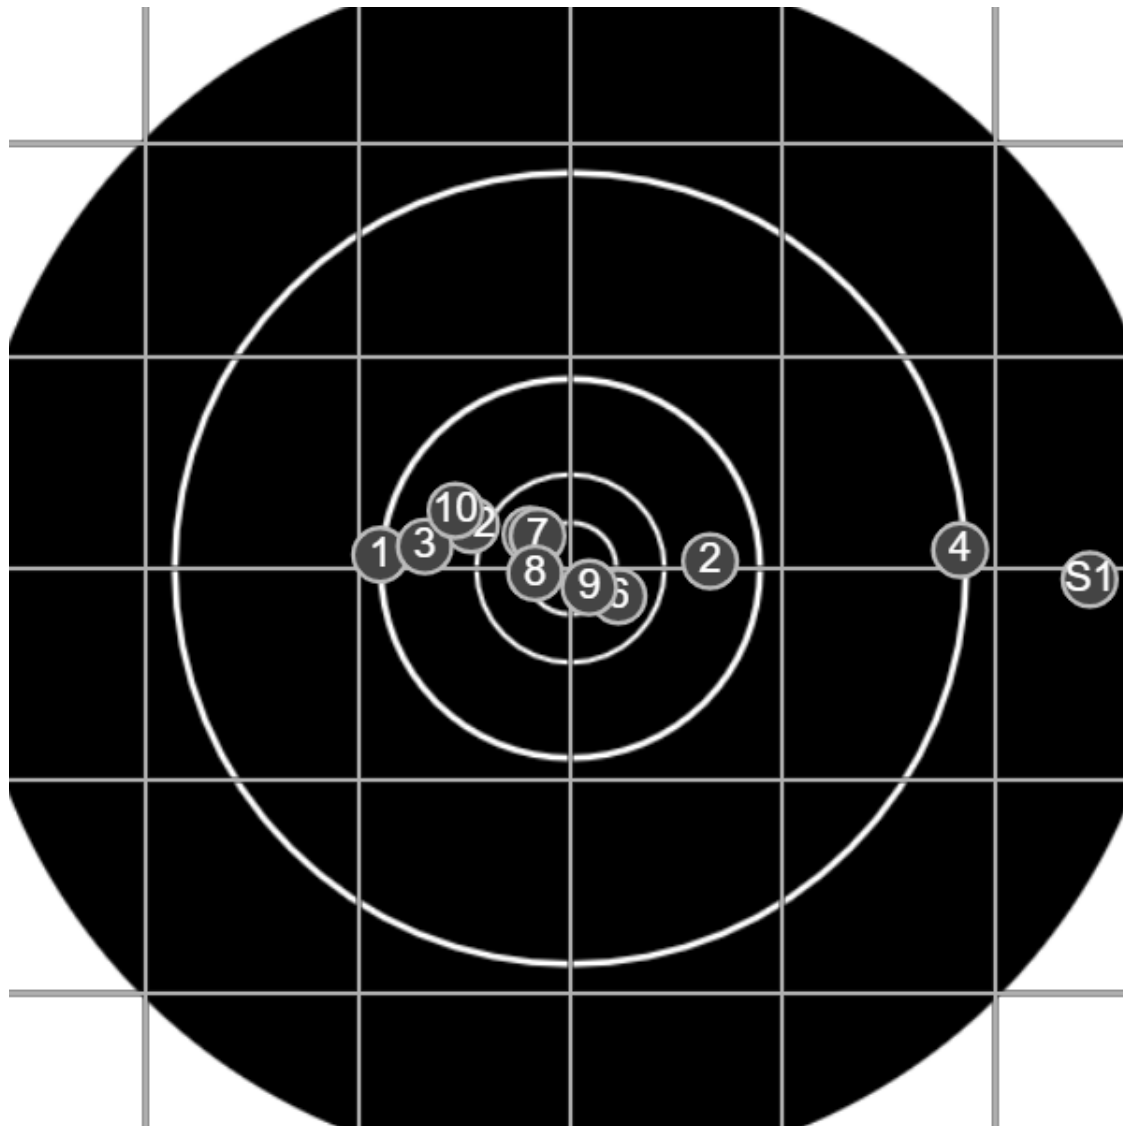

**SILVER
MOUNTAIN
TARGETS**
Made in Canada

true
Sat Jan 09 2021
12:50:39

BRC Club Shoot
L Williams Cup
600yards

BRC T4 [-64]
AU-600y

Group: 436.4 mm
(436.4w x 64.4h)

(F)
Shooter
Colin Howell [m10]

54.4

FINAL
v: 1848, sd: 13.5

#	fps	score
10	1873	5
9	1839	X
8	1838	X
7	1845	X
6	1823	6
5	1865	X
4	1845	4
3	1847	5
2	1848	5
1	1856	5
S2	1831	(5)
S1	1835	(3)

SILVER MOUNTAIN TARGETS
Made in Canada

true
Sat Jan 09 2021
13:40:05

BRC Club Shoot
L Williams Cup
600yards

BRC T4 [-64]
AU-600y

Group: 204.4 mm
(191.6w x 191.2h)

(F)

Shooter
Colin Howell [m10]

56.2

FINAL
v: 1868, sd: 7.7

#	fps	score
10	1871	5
9	1881	X
8	1870	5
7	1867	X
6	1861	6
5	1869	6
4	1865	5
3	1850	6
2	1873	5
1	1870	6
S1	1858	(4)