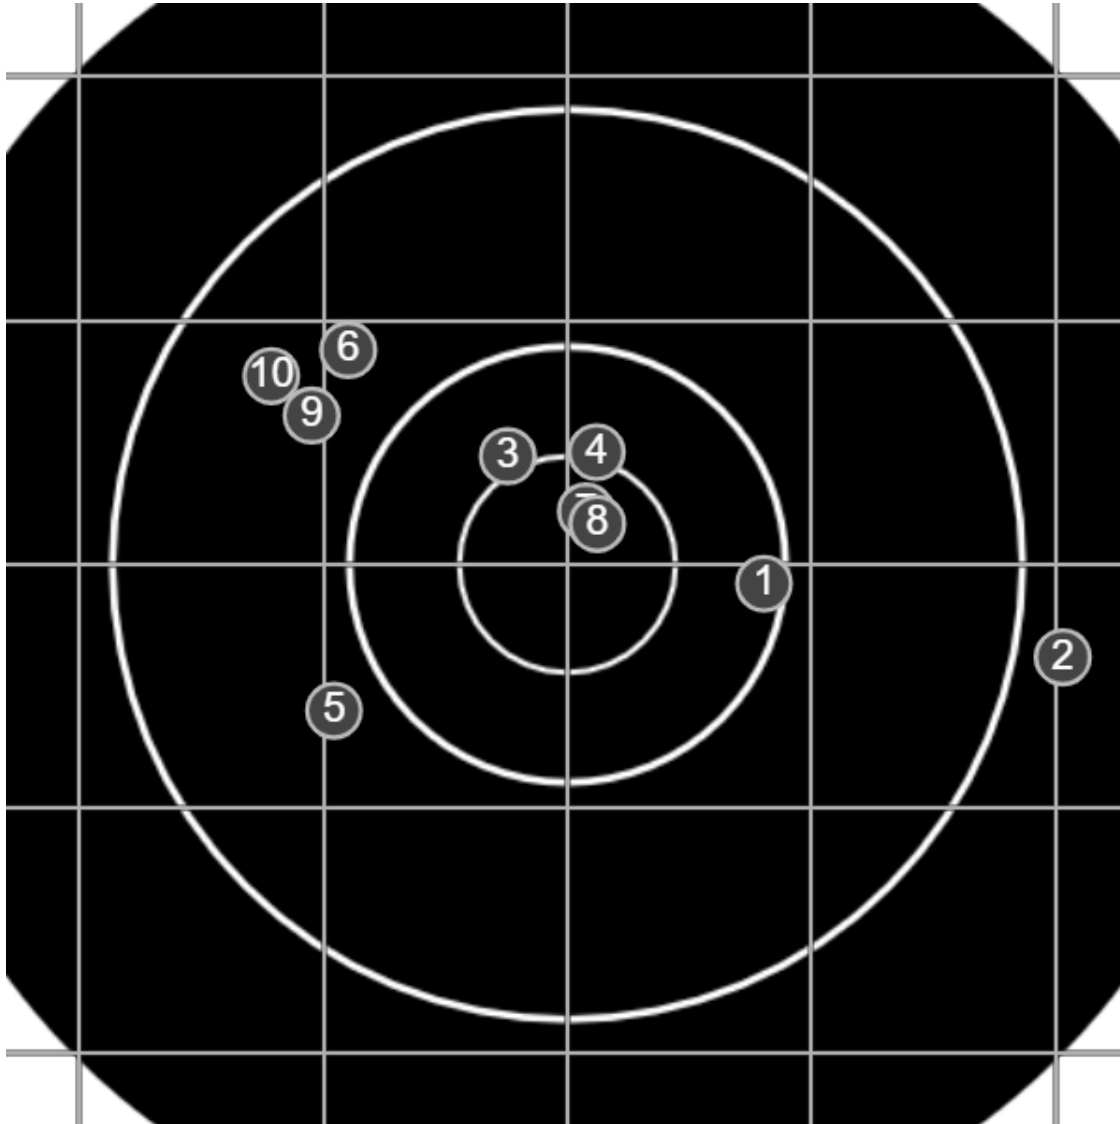

**SILVER MOUNTAIN TARGETS**  
Made in Canada

true  
Sat Jan 09 2021  
12:42:14

**BRC Club Shoot**  
L Williams Cup  
600yards

**BRC T6 [-59]**  
AU-600y

Group: 549.5 mm  
(517.8w x 235.9h)

(Iron)  
**Shooter**  
Dennis Lavelle [m04]

**44.3**

**FINAL**  
v: 1883, sd: 14.8

#	fps	score
10	1875	4
9	1874	4
8	1860	V
7	1882	V
6	1915	4
5	1874	4
4	1882	V
3	1890	5
2	1873	3
1	1900	5

**SILVER MOUNTAIN TARGETS**  
Made in Canada

true  
Sat Jan 09 2021  
13:43:48

**BRC Club Shoot**  
L Williams Cup  
600yards

**BRC T6 [-59]**  
AU-600y

Group: 440.8 mm  
(259.9w x 421.8h)

(Iron)  
**Shooter**  
Dennis Lavelle [m04]

**44.2**

**FINAL**  
v: 1796, sd: 17.8

#	fps	score
10	1781	4
9	1768	4
8	1792	V
7	1793	4
6	1807	4
5	1790	4
4	1786	5
3	1827	4
2	1825	5
1	1790	V
S1	1792	(4)