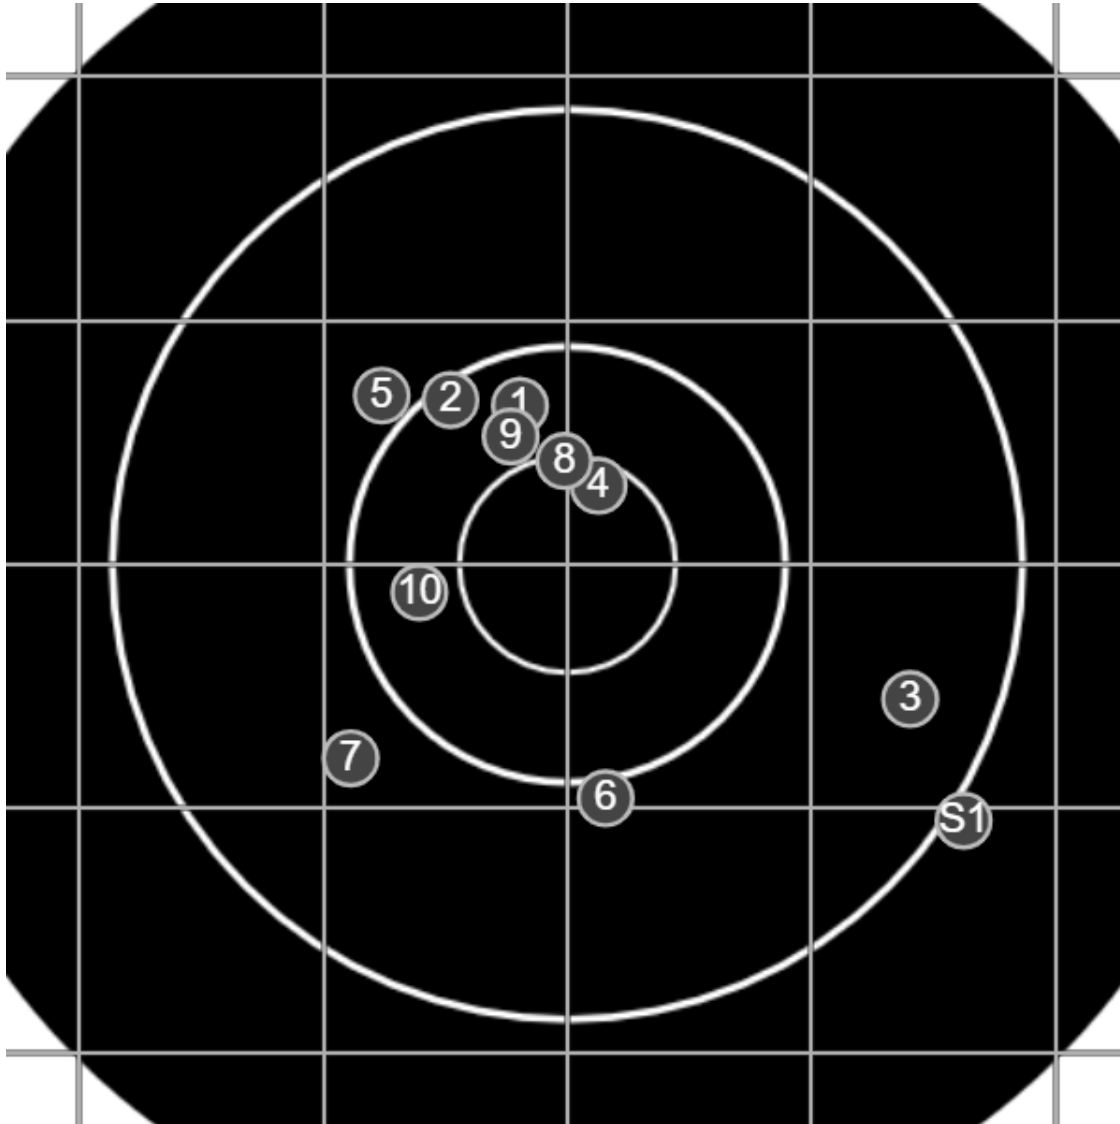

**SILVER
MOUNTAIN
TARGETS**
Made in Canada

true
Sat Jan 09 2021
13:20:02

BRC Club Shoot
L Williams Cup
600yards

BRC T6 [-59]
AU-600y

Group: 398.6 mm
(365.9w x 263.5h)

(Iron)
Shooter
Gordon Shepherd [m02]

46.2

FINAL
v: 1877, sd: 11.8

#	fps	score
10	1881	5
9	1871	5
8	1861	V
7	1879	4
6	1872	4
5	1877	4
4	1874	V
3	1898	4
2	1895	5
1	1860	5
S1	1828	(3)

**SILVER
MOUNTAIN
TARGETS**
Made in Canada

true
Sat Jan 09 2021
14:20:24

BRC Club Shoot
L Williams Cup
600yards

BRC T6 [-59]
AU-600y

Group: 604.5 mm
(596.6w x 250.6h)

(Iron)
Shooter
Gordon Shepherd [m02]

44.3

FINAL
v: 1863, sd: 8.9

#	fps	score
10	1874	4
9	1856	2
8	1850	4
7	1858	V
6	1870	4
5	1877	5
4	1865	5
3	1865	5
2	1850	V
1	1864	V
S1	1863	(4)