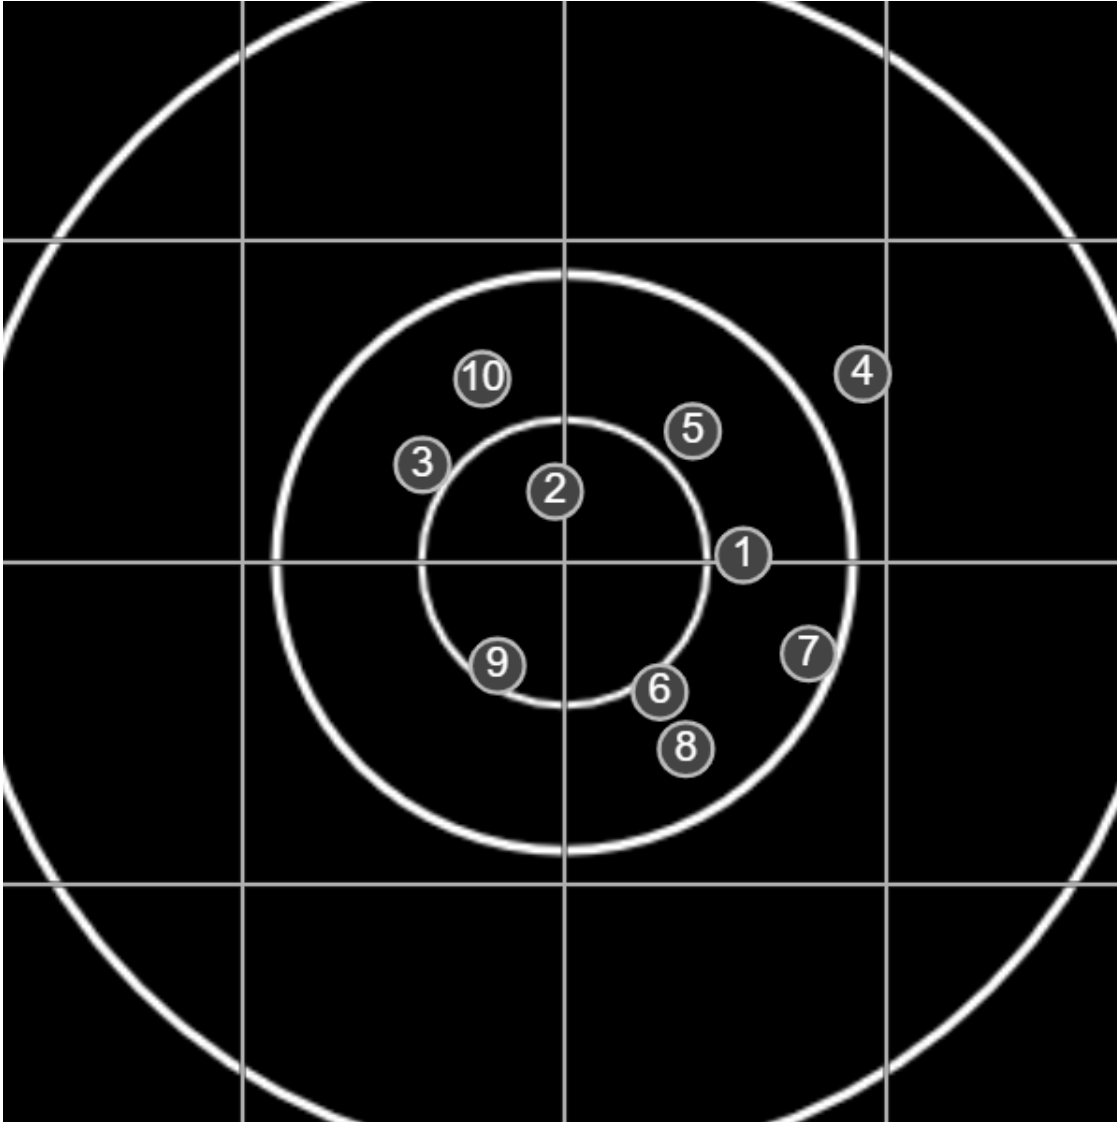

SILVER MOUNTAIN TARGETS
Made in Canada

true
Sat Jan 09 2021
14:49:17

BRC Club Shoot
L Williams Cup
600yards

BRC T4 [-64]
AU-600y

Group: 231.2 mm
(217.8w x 185.5h)

(Iron)
Shooter
Graeme Bright [m01]

49.2

FINAL
v: 2001, sd: 28.5

#	fps	score
10	2014	5
9	1995	V
8	2007	5
7	2000	5
6	1984	5
5	1971	5
4	1981	4
3	1985	5
2	1992	V
1	2078	5