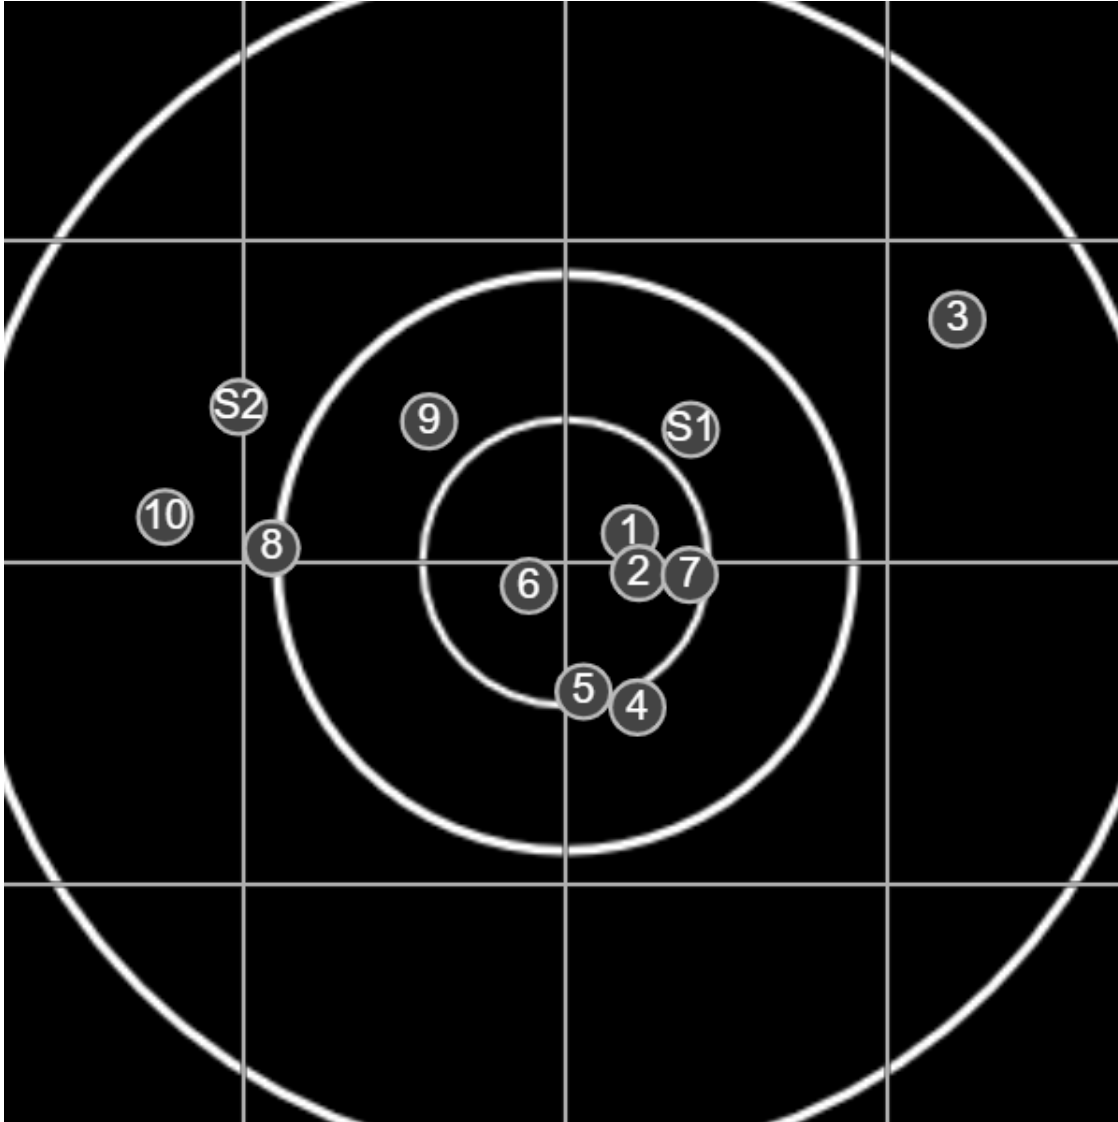

**SILVER MOUNTAIN TARGETS**  
Made in Canada

true  
Sat Jan 09 2021  
13:06:58

**BRC Club Shoot**  
L Williams Cup  
600yards

**BRC T6 [-59]**  
AU-600y

Group: 403.9 mm  
(391.9w x 191.9h)

(Iron)  
**Shooter**  
Graeme Bright [m01]

**48.5**

**FINAL**  
v: 1948, sd: 13.9

#	fps	score
10	1945	4
9	1932	5
8	1939	5
7	1958	V
6	1941	V
5	1948	V
4	1965	5
3	1977	4
2	1931	V
1	1945	V
S2	1962	(4)
S1	1917	(5)

**SILVER MOUNTAIN TARGETS**  
Made in Canada

true  
Sat Jan 09 2021  
14:09:55

**BRC Club Shoot**  
L Williams Cup  
600yards

**BRC T6 [-59]**  
AU-600y

Group: 261.5 mm  
(191.0w x 239.7h)

(Iron)  
**Shooter**  
Graeme Bright [m01]

**49.3**

**FINAL**  
v: 1956, sd: 21.4