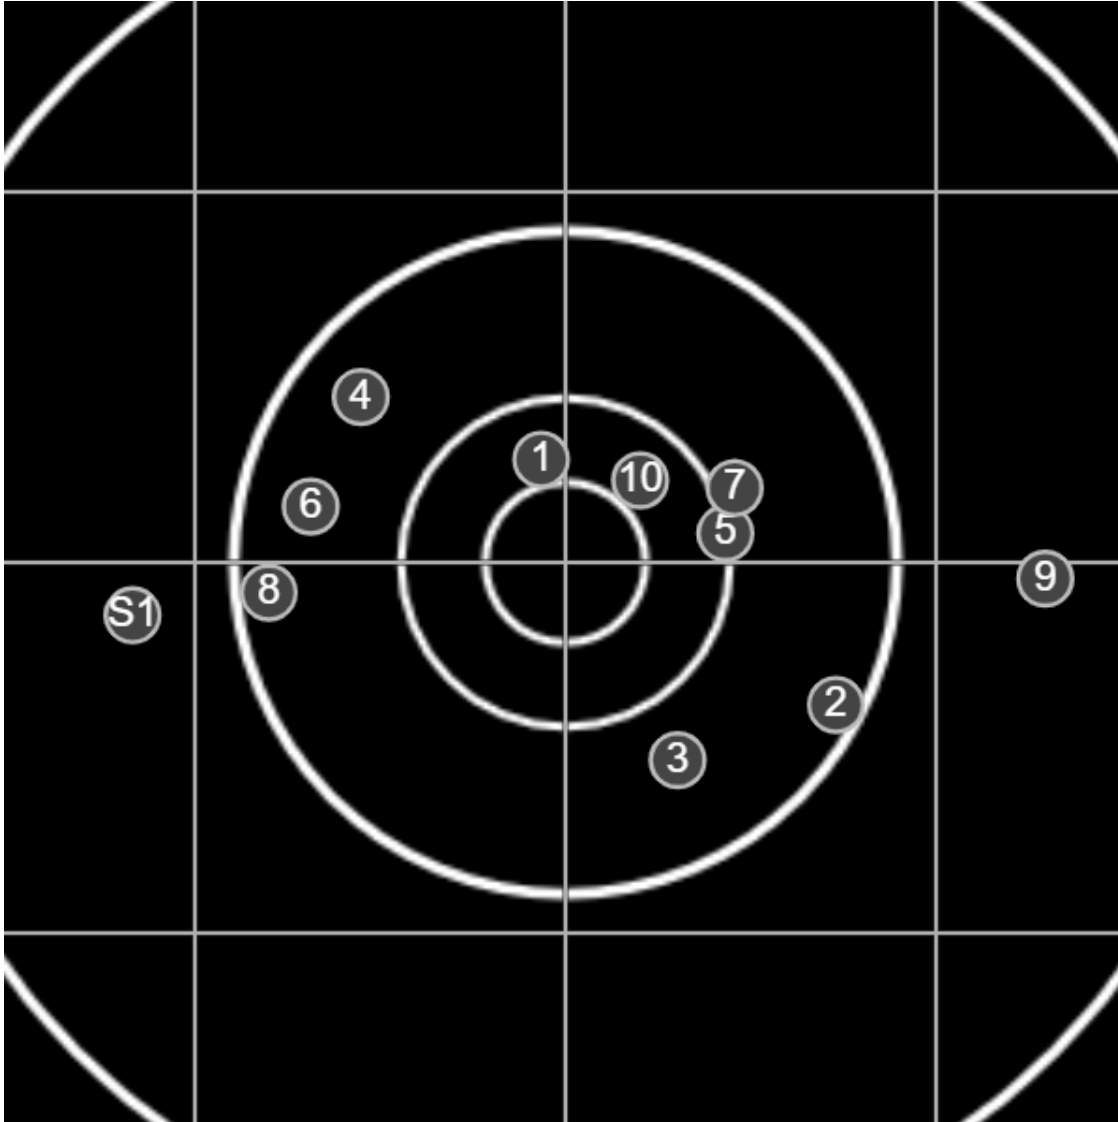

true  
Sat Jan 09 2021  
13:28:46

**BRC Club Shoot**  
L Williams Cup  
600yards

**BRC T4 [-64]**  
AU-600y

Group: 334.0 mm  
(333.9w x 156.2h)

(F)

**Shooter**  
Graham Willis [m08]

**52.0**

**FINAL**  
v: 2063, sd: 38.7