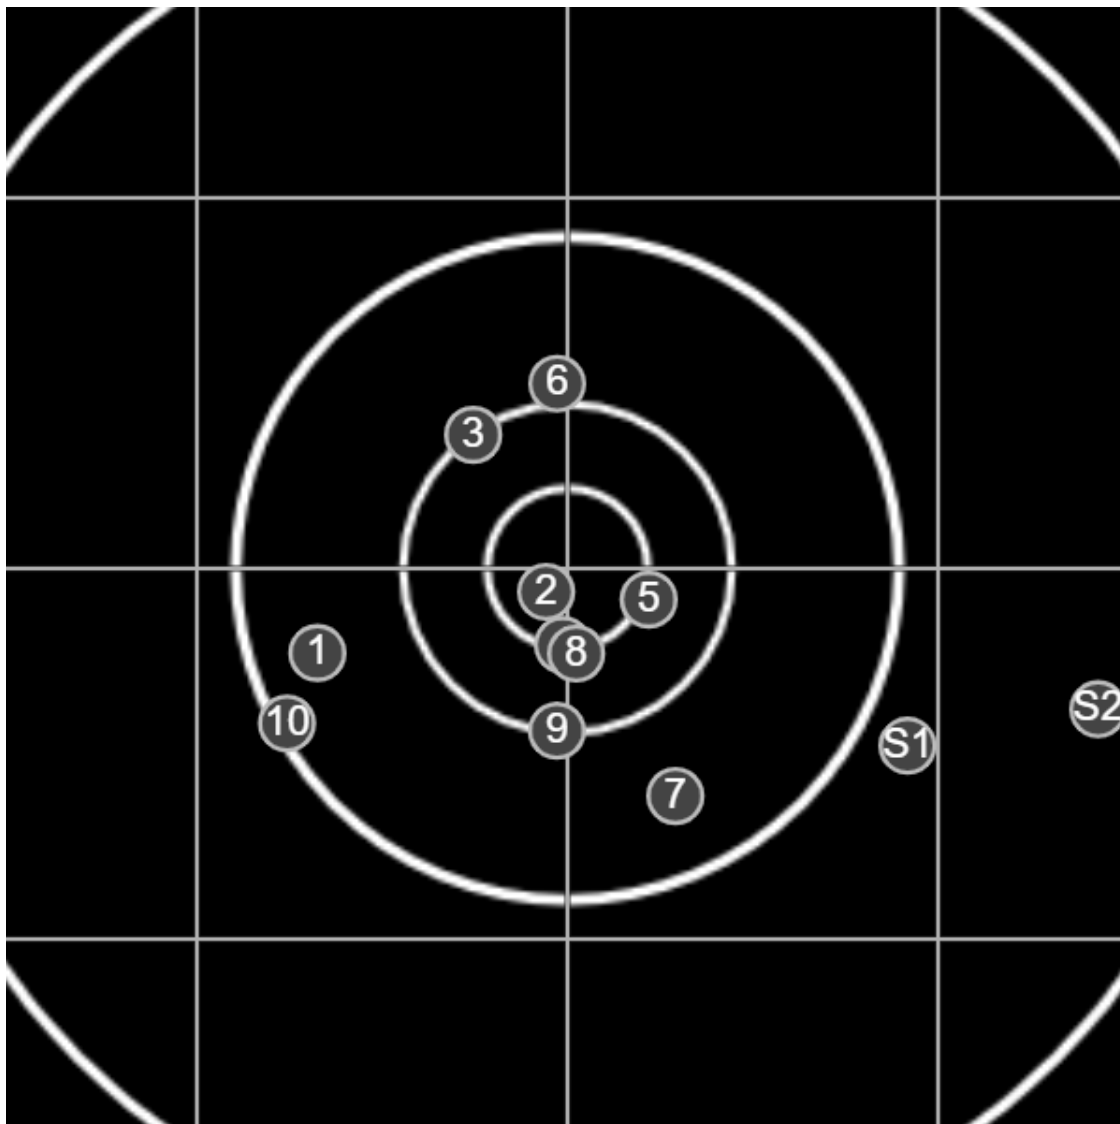

**SILVER
MOUNTAIN
TARGETS**
Made in Canada

true
Sat Jan 09 2021
12:38:41

BRC Club Shoot
L Williams Cup
600yards

BRC T4 [-64]
AU-600y

Group: 186.7 mm
(167.0w x 177.4h)

(F)
Shooter
Graham Willis [m08]

56.4

FINAL
v: 2022, sd: 11.4

#	fps	score
10	2014	5
9	2027	6
8	2021	X
7	2047	5
6	2008	5
5	2033	X
4	2026	X
3	2023	6
2	2012	X
1	2009	5
S2	2055	(4)
S1	2014	(4)