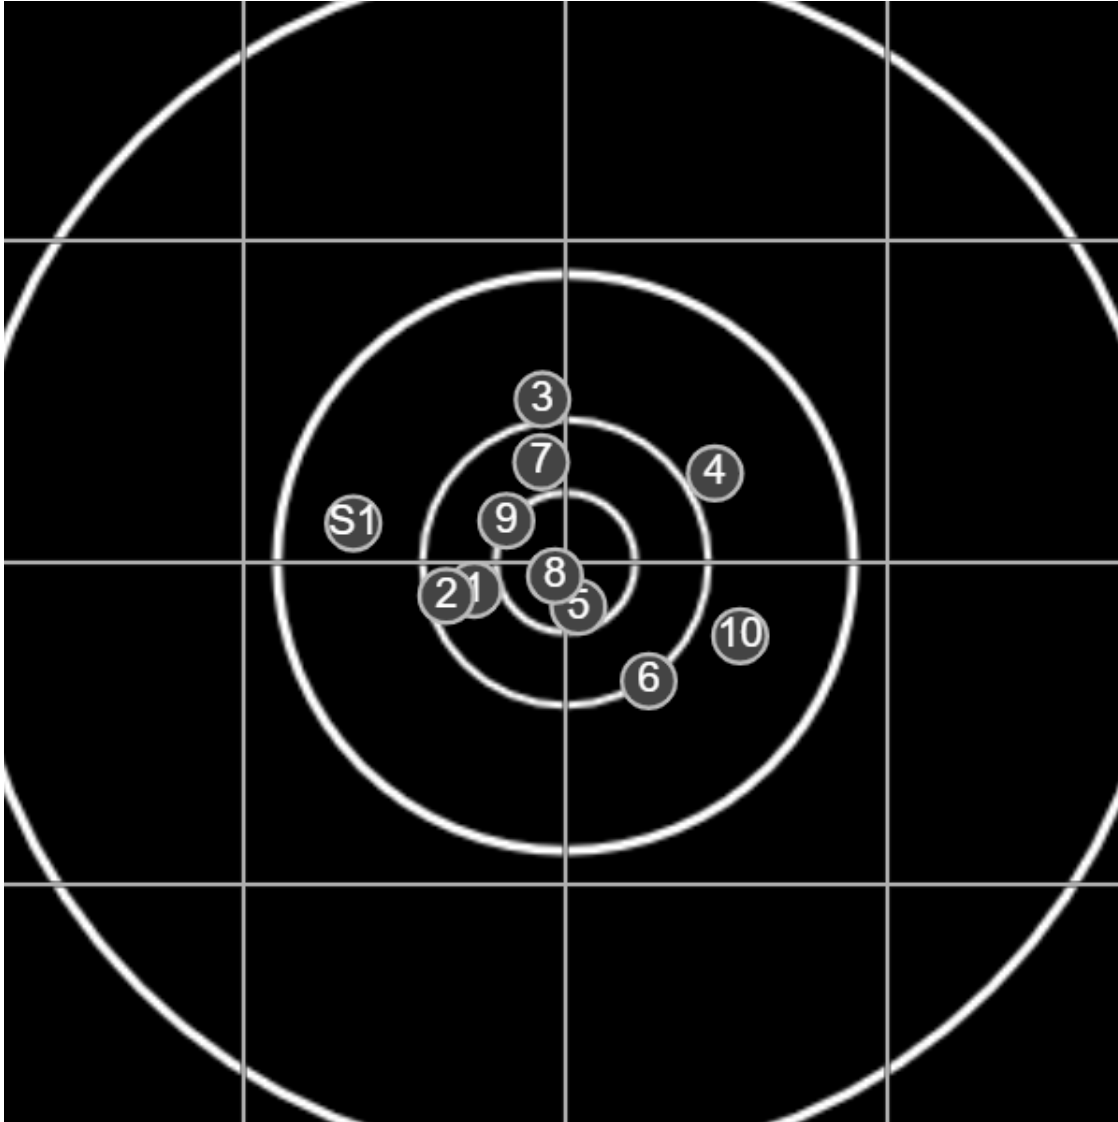

BRC T4 [-64]
AU-600y

Group: 152.4 mm
(145.3w x 139.2h)

(F)

Shooter
Jeff Eppleston [m07]

57.3

FINAL
v: 1935, sd: 12.3

#	fps	score
10	1929	5
9	1942	X
8	1921	X
7	1928	6
6	1930	6
5	1921	X
4	1928	5
3	1957	5
2	1954	6
1	1941	6
S1	1950	(5)