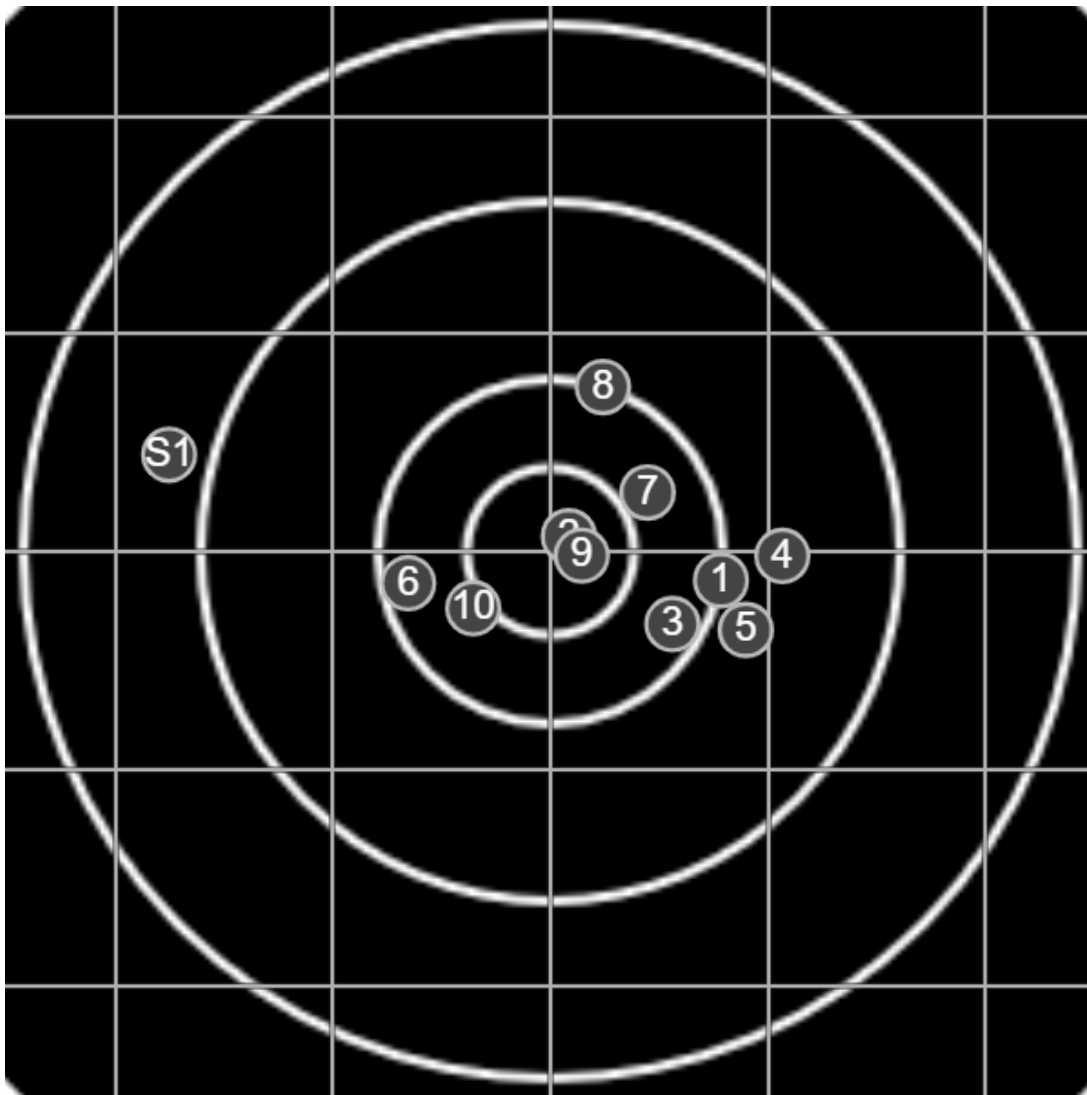

**SILVER
MOUNTAIN
TARGETS**
Made in Canada

true
Sat Jul 31 2021
14:59:33

BRC Club Shoot
Gilmour Cup
300yards

BRC T4 [-58]
AU-300y

Group: 137.6 mm
(137.2w x 89.1h)

(Iron)
Shooter
Dennis Lavelle [m04]

48.3

FINAL
v: 2354, sd: 20.5

#	fps	score
10	2319	V
9	2372	V
8	2366	5
7	2327	5
6	2379	5
5	2360	4
4	2335	4
3	2380	5
2	2346	V
1	2358	5
S1	2338	(3)