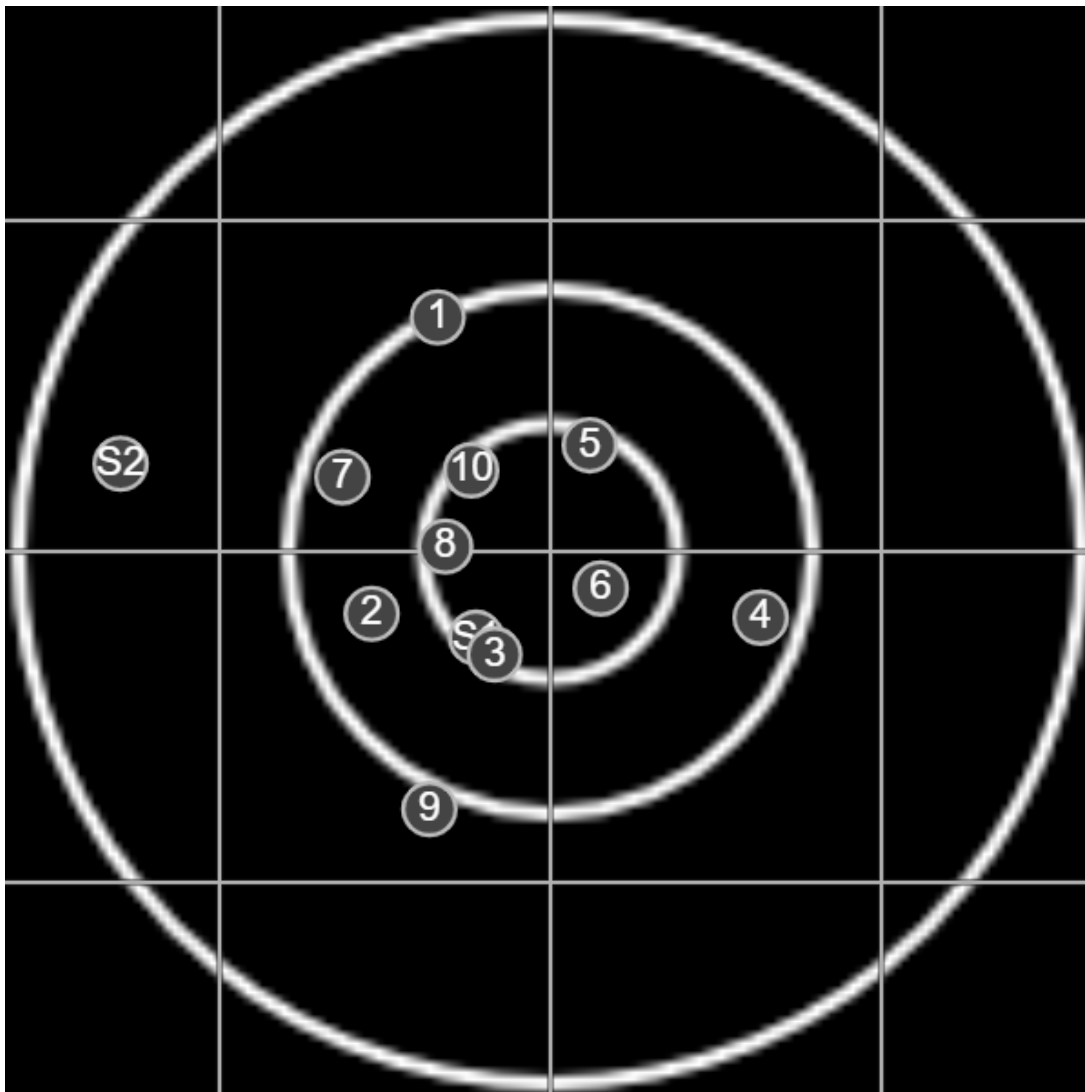

**SILVER  
MOUNTAIN  
TARGETS**  
Made in Canada

true  
Sat Jul 31 2021  
13:50:47

**BRC Club Shoot**  
Gilmour Cup  
300yards

**BRC T4 [-58]**  
AU-300y

Group: 118.6 mm  
(100.9w x 118.6h)

(Iron)  
**Shooter**  
Gordon Shepherd [m02]

**50.5**

**FINAL**  
v: 2318, sd: 19.4

#	fps	score
10	2333	V
9	2347	5
8	2312	V
7	2294	5
6	2306	V
5	2338	V
4	2333	5
3	2318	V
2	2282	5
1	2319	5
S2	2329	(4)
S1	2283	(V)

**SILVER  
MOUNTAIN  
TARGETS**  
Made in Canada

true  
Sat Jul 31 2021  
15:12:52

**BRC Club Shoot**  
Gilmour Cup  
300yards

**BRC T4 [-58]**  
AU-300y

Group: 154.3 mm  
(141.6w x 94.1h)

(Iron)  
**Shooter**  
Gordon Shepherd [m02]

**48.3**

**FINAL**  
v: 2324, sd: 13.5