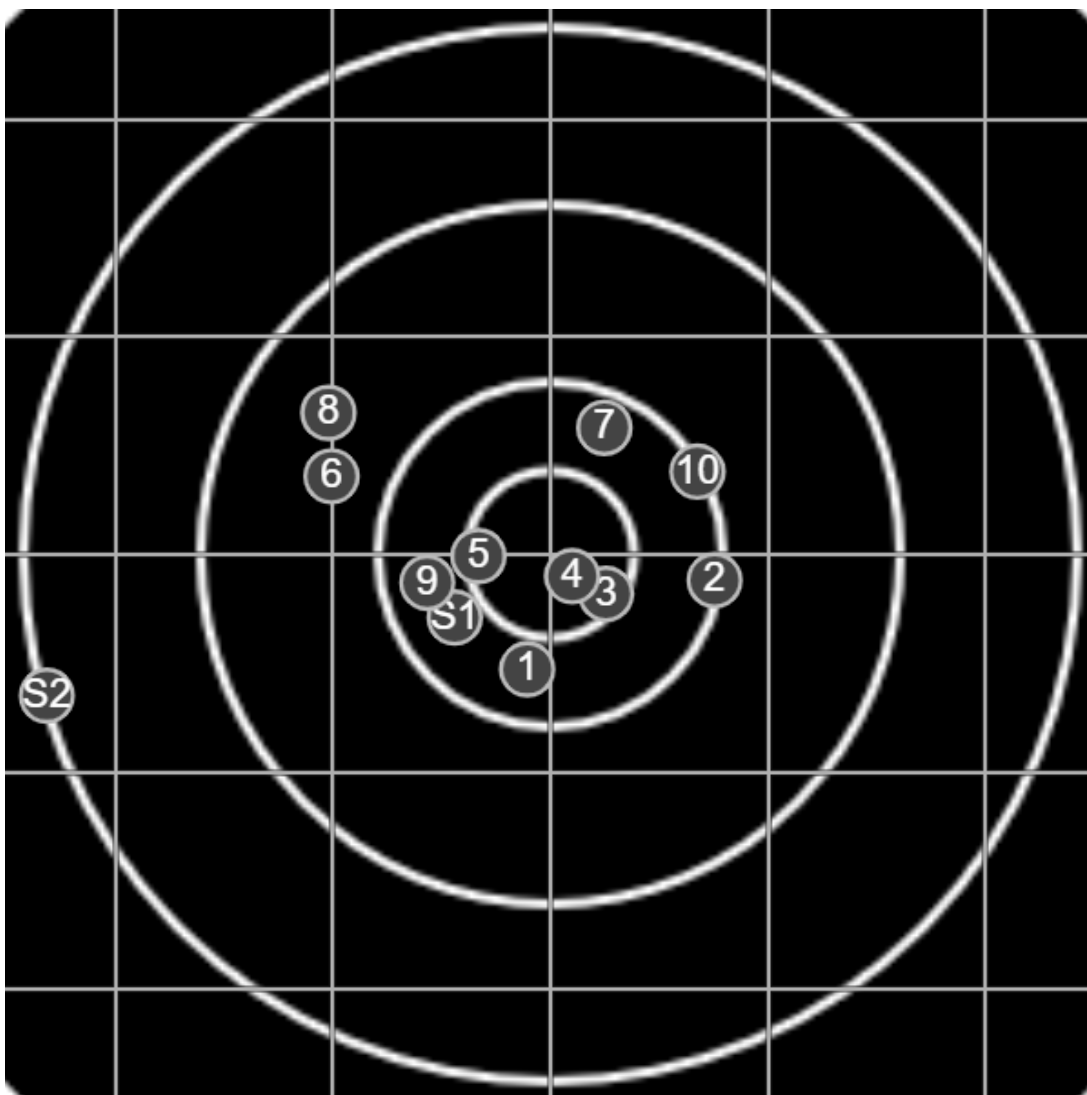

true  
Sat Jul 31 2021  
15:12:52

**BRC Club Shoot**  
Gilmour Cup  
300yards

**BRC T4 [-58]**  
AU-300y

Group: 154.3 mm  
(141.6w x 94.1h)

(Iron)  
**Shooter**  
Gordon Shepherd [m02]

**48.3**

**FINAL**  
v: 2324, sd: 13.5