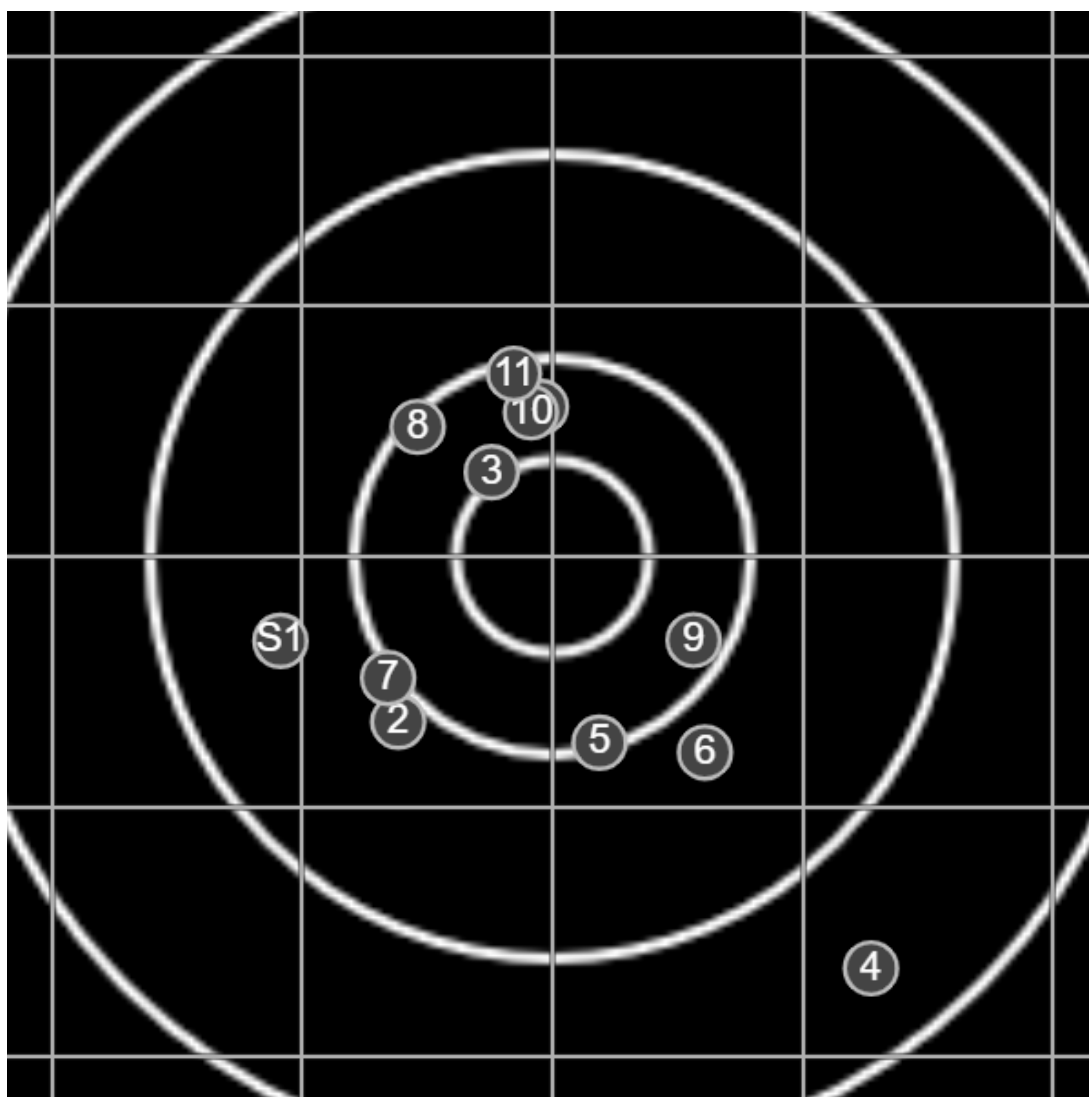

**SILVER  
MOUNTAIN  
TARGETS**  
Made in Canada

true  
Sat Jul 31 2021  
14:01:56

**BRC Club Shoot**  
Gilmour Cup  
300yards

**BRC T4 [-58]**  
AU-300y

Group: 225.2 mm  
(154.0w x 189.7h)

(Iron)  
**Shooter**  
Graeme Bright [m01]  
**TOO MANY SHOTS!**  
v: 2411, sd: 22.9