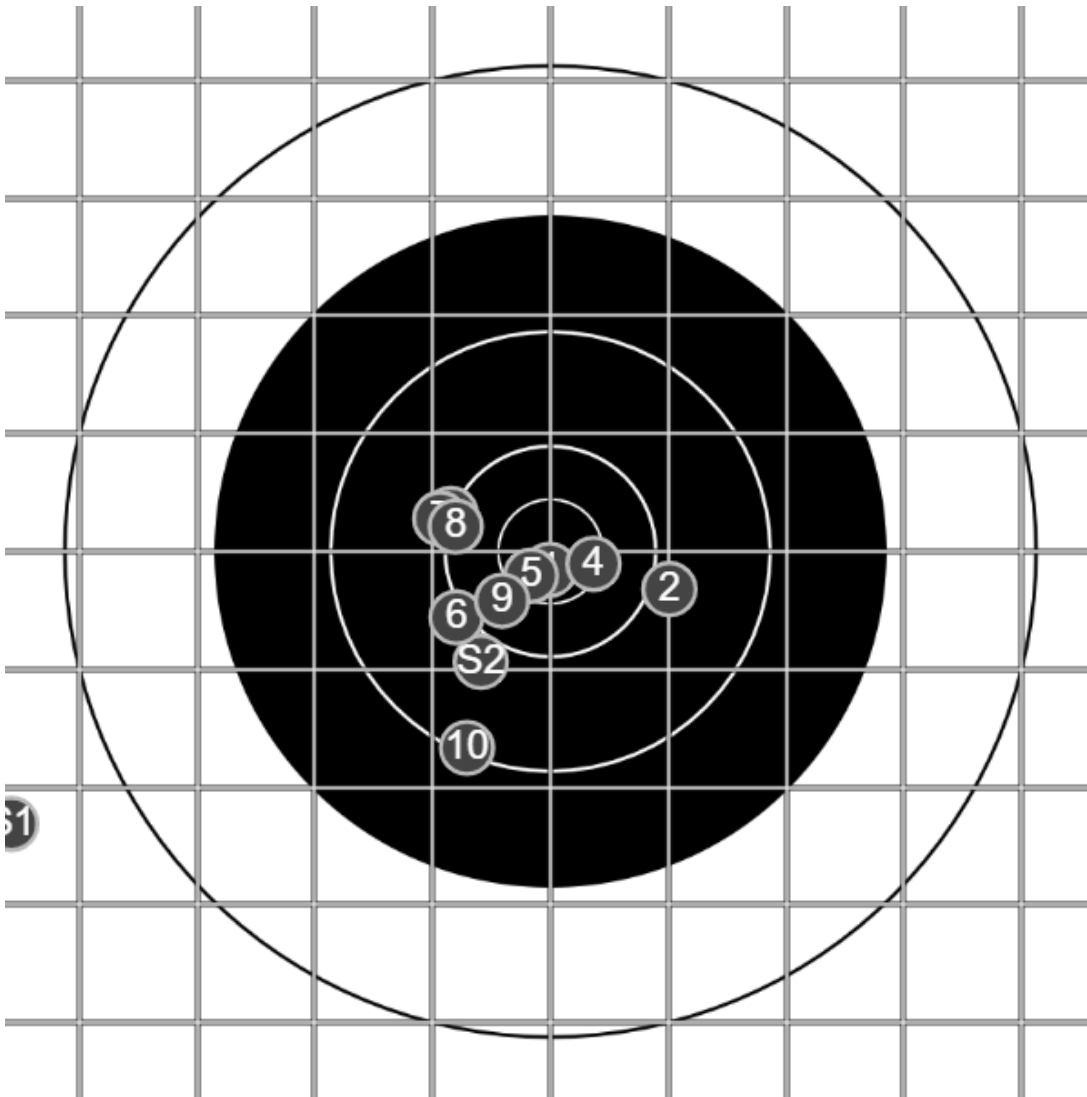

SILVER MOUNTAIN TARGETS
Made in Canada

true
Sat Mar 06 2021
14:24:25

BRC Club Shoot
F A Wilde Trophy
600yards

BRC T6 [-58]
AU-600y

Group: 348.4 mm
(310.4w x 316.7h)

(Iron)
Shooter
Dennis Lavelle [m04]

46.3

FINAL
v: 1906, sd: 15.8

#	fps	score
10	1892	4
9	1886	5
8	1912	5
7	1907	4
6	1883	4
5	1896	V
4	1925	V
3	1915	5
2	1934	4
1	1910	V
S2	1922	(4)
S1	1889	(1)

**SILVER
MOUNTAIN
TARGETS**
Made in Canada

true
Sat Mar 06 2021
15:32:52

BRC Club Shoot
F A Wilde Trophy
600yards

BRC T6 [-58]
AU-600y

Group: 298.5 mm
(221.6w x 233.3h)

(Iron)
Shooter
Dennis Lavelle [m04]

48.4

FINAL
v: 1929, sd: 7.3

#	fps	score
10	1928	4
9	1937	5
8	1935	5
7	1921	5
6	1933	V
5	1917	4
4	1932	5
3	1938	V
2	1924	V
1	1920	V