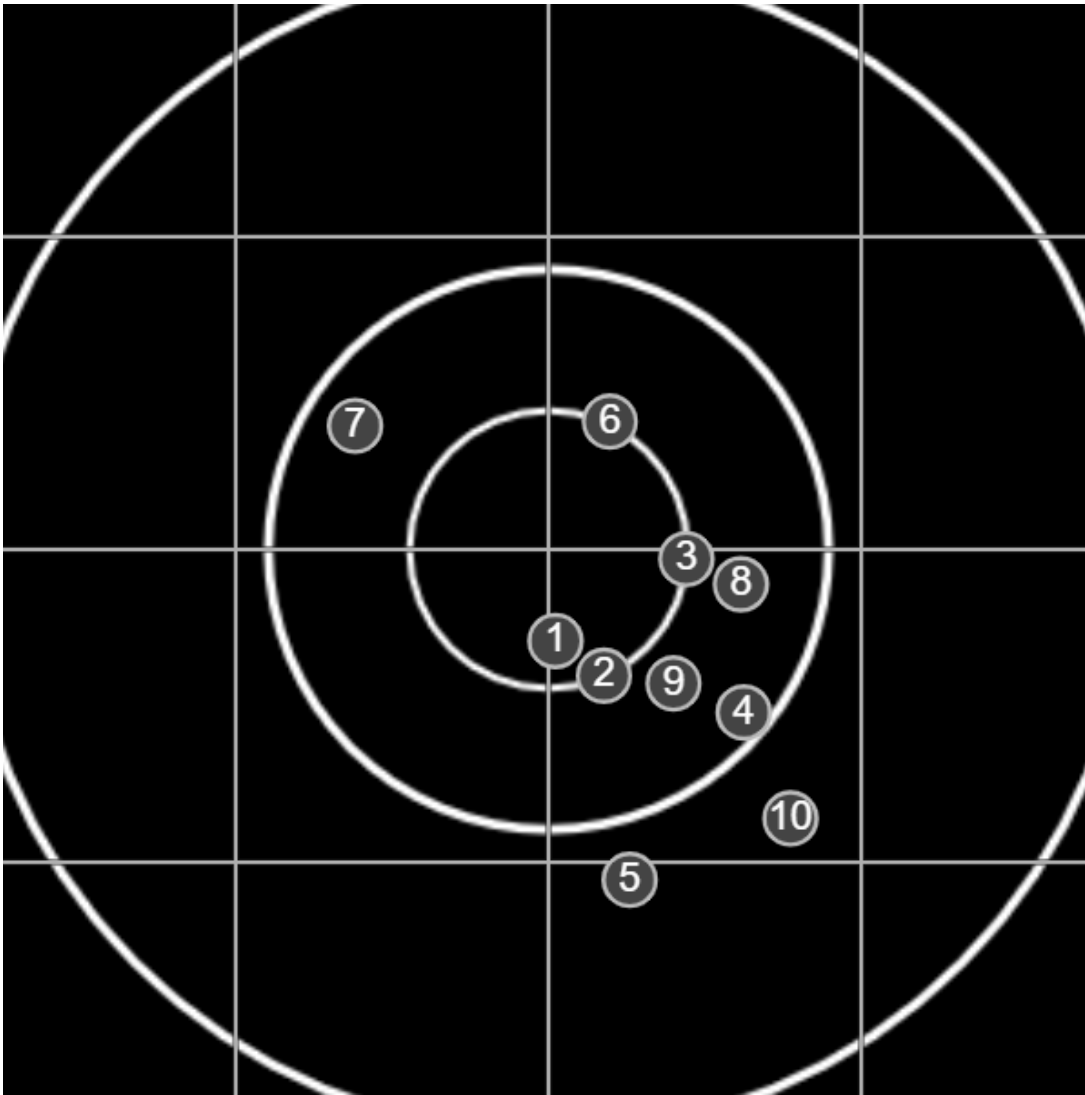

SILVER MOUNTAIN TARGETS
Made in Canada

true
Sat Mar 06 2021
14:24:25

BRC Club Shoot
F A Wilde Trophy
600yards

BRC T6 [-58]
AU-600y

Group: 348.4 mm
(310.4w x 316.7h)

(Iron)
Shooter
Dennis Lavelle [m04]

46.3

FINAL
v: 1906, sd: 15.8

#	fps	score
10	1892	4
9	1886	5
8	1912	5
7	1907	4
6	1883	4
5	1896	V
4	1925	V
3	1915	5
2	1934	4
1	1910	V
S2	1922	(4)
S1	1889	(1)

**SILVER
MOUNTAIN
TARGETS**
Made in Canada

true
Sat Mar 06 2021
15:32:52

BRC Club Shoot
F A Wilde Trophy
600yards

BRC T6 [-58]
AU-600y

Group: 298.5 mm
(221.6w x 233.3h)

(Iron)
Shooter
Dennis Lavelle [m04]

48.4

FINAL
v: 1929, sd: 7.3

#	fps	score
10	1928	4
9	1937	5
8	1935	5
7	1921	5
6	1933	V
5	1917	4
4	1932	5
3	1938	V
2	1924	V
1	1920	V