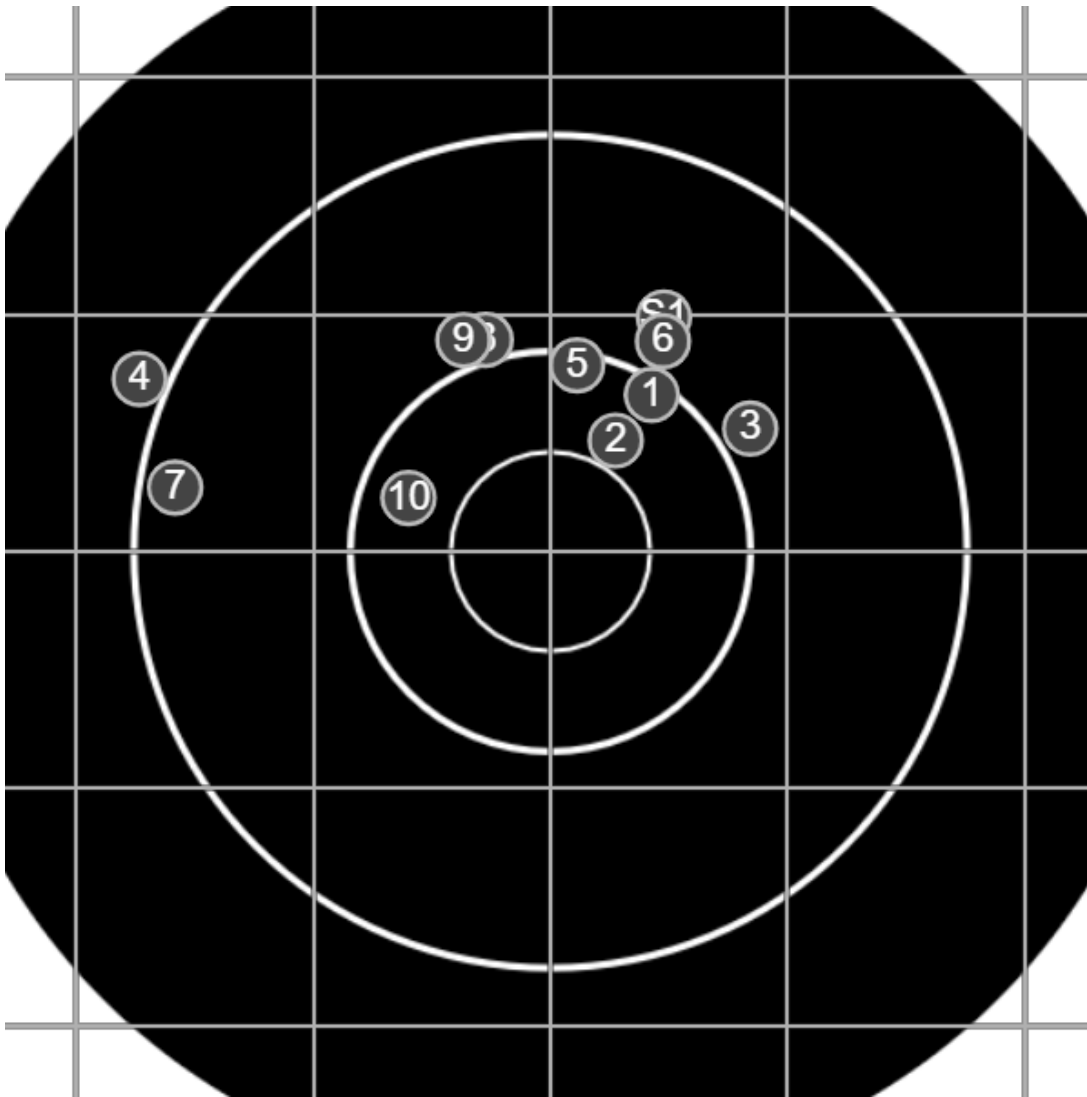

**SILVER  
MOUNTAIN  
TARGETS**  
Made in Canada

true  
Sat Mar 27 2021  
13:35:30

**BRC Club Shoot**  
C R Kelly Cup  
700yards

**BRC T6 [-67]**  
AU-700y

Group: 481.1 mm  
(479.5w x 124.3h)

(Iron)  
**Shooter**  
Dennis Lavelle [m04]

**43.0**

**FINAL**  
v: 1760, sd: 18.0

#	fps	score
10	1757	5
9	1780	4
8	1795	4
7	1752	4
6	1762	4
5	1760	5
4	1733	3
3	1763	4
2	1765	5
1	1731	5
S1	1748	(4)

**SILVER  
MOUNTAIN  
TARGETS**  
Made in Canada

true  
Sat Mar 27 2021  
14:47:18

**BRC Club Shoot**  
C R Kelly Cup  
700yards

**BRC T6 [-67]**  
AU-700y

Group: 818.9 mm  
(807.5w x 309.6h)

(Iron)  
**Shooter**  
Dennis Lavelle [m04]

**37.0**

**FINAL**  
v: 1764, sd: 22.6

#	fps	score
10	1751	3
9	1707	3
8	1775	5
7	1766	4
6	1776	4
5	1772	4
4	1779	4
3	1769	2
2	1795	4
1	1751	4
S2	1768	(4)
S1	1737	(3)